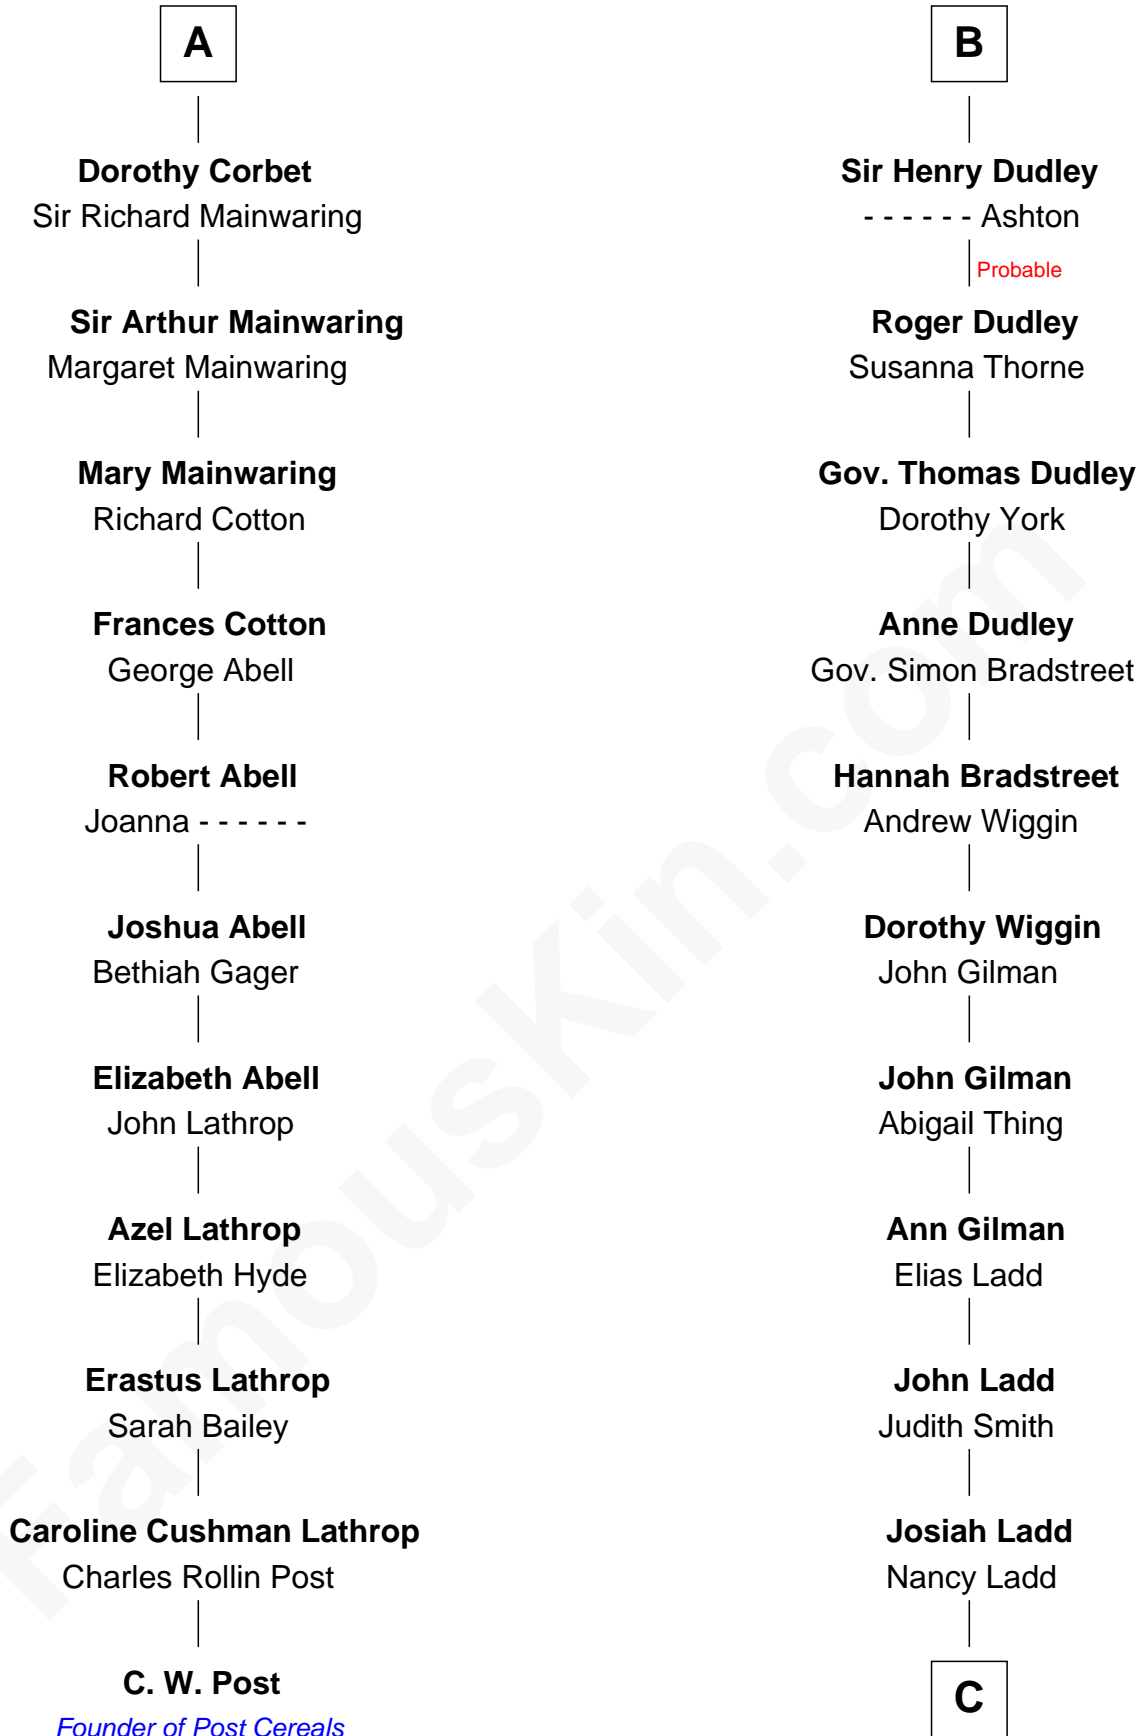

FamousKin.com Relationship Chart of

C. W. Post

Founder of Post Cereals

17th cousin 3 times removed of

Alan Ladd

Movie Actor

C

—
Alvaro Ladd
Nancy Shotwell

—
Oscar F. Ladd
Julia Henrietta Meigs

—
Alan Harwood Ladd
Selina Raleigh

—
Alan Ladd
Movie Actor

FamousKin.com