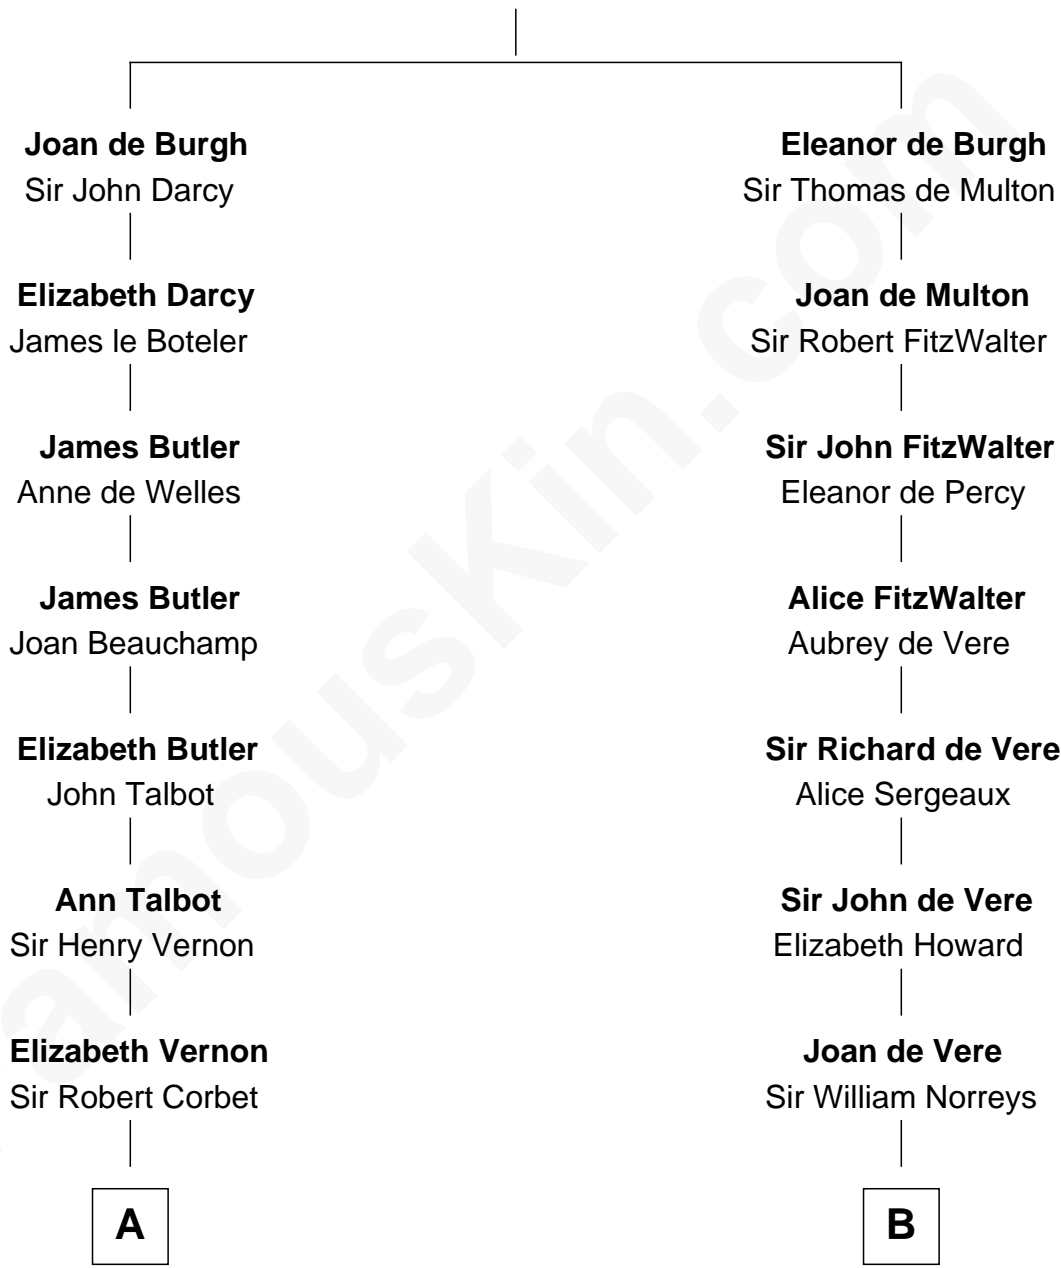

FamousKin.com Relationship Chart of

C. W. Post

Founder of Post Cereals

17th cousin 3 times removed of

Alan Ladd

Movie Actor

Sir Richard de Burgh

Margaret - - - - -

C

Nancy Shotwell

Alvaro Ladd

Oscar F. Ladd

Julia Henrietta Meigs

Alan Harwood Ladd

Selina Raleigh

Alan Ladd