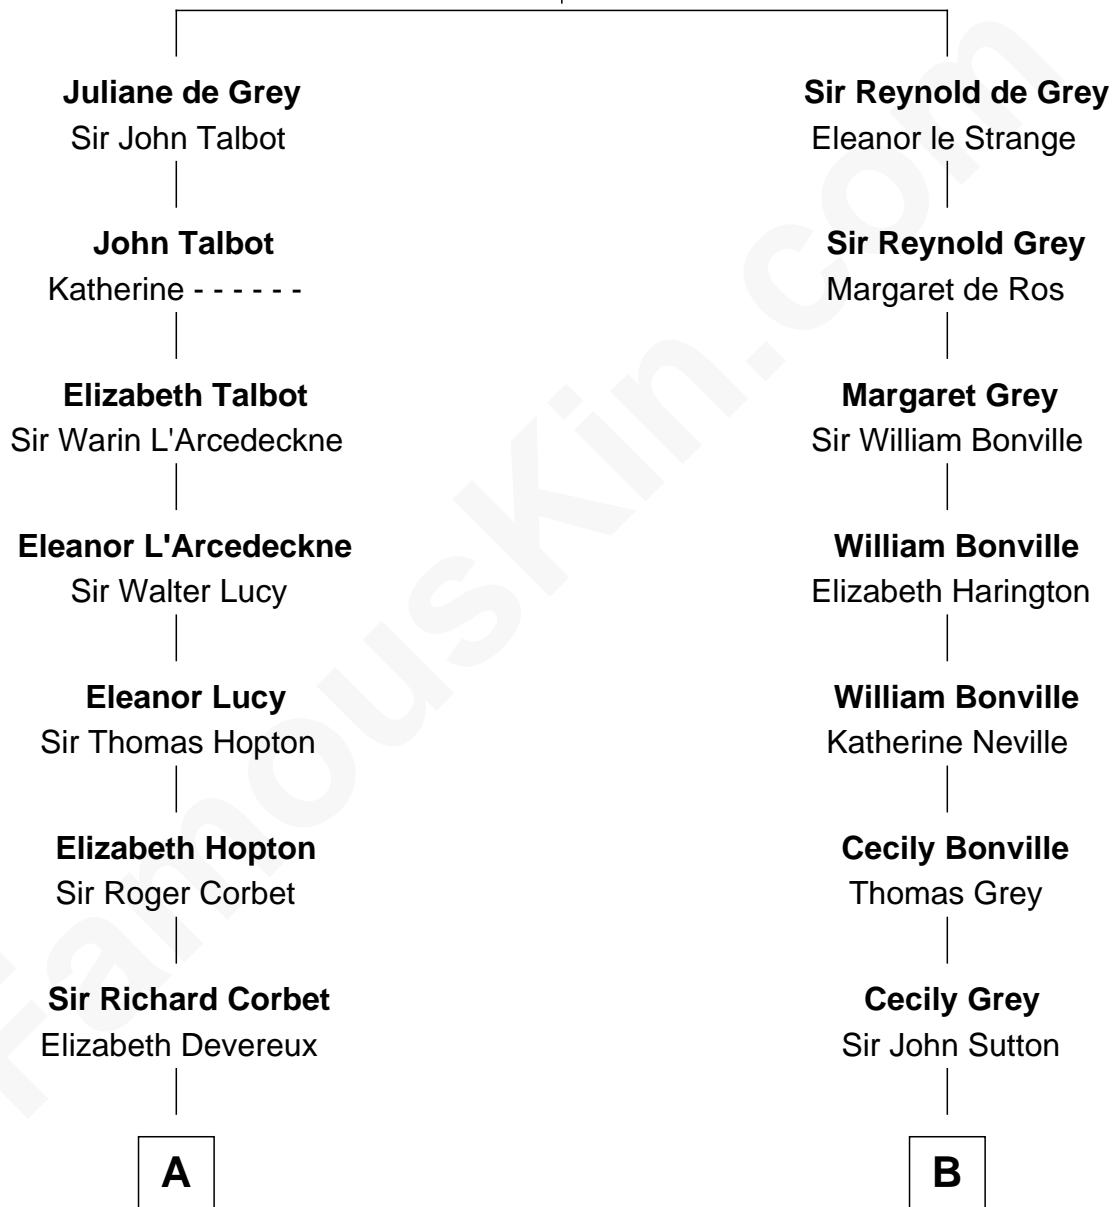

# FamousKin.com Relationship Chart of

**C. W. Post**

*Founder of Post Cereals*

18th cousin 2 times removed of

**George Hamilton**

*TV and Movie Actor*

**Sir Roger de Grey**  
Elizabeth de Hastings

George Hamilton photo by [Angela George](#) [\(CC BY-SA 3.0\)](#)