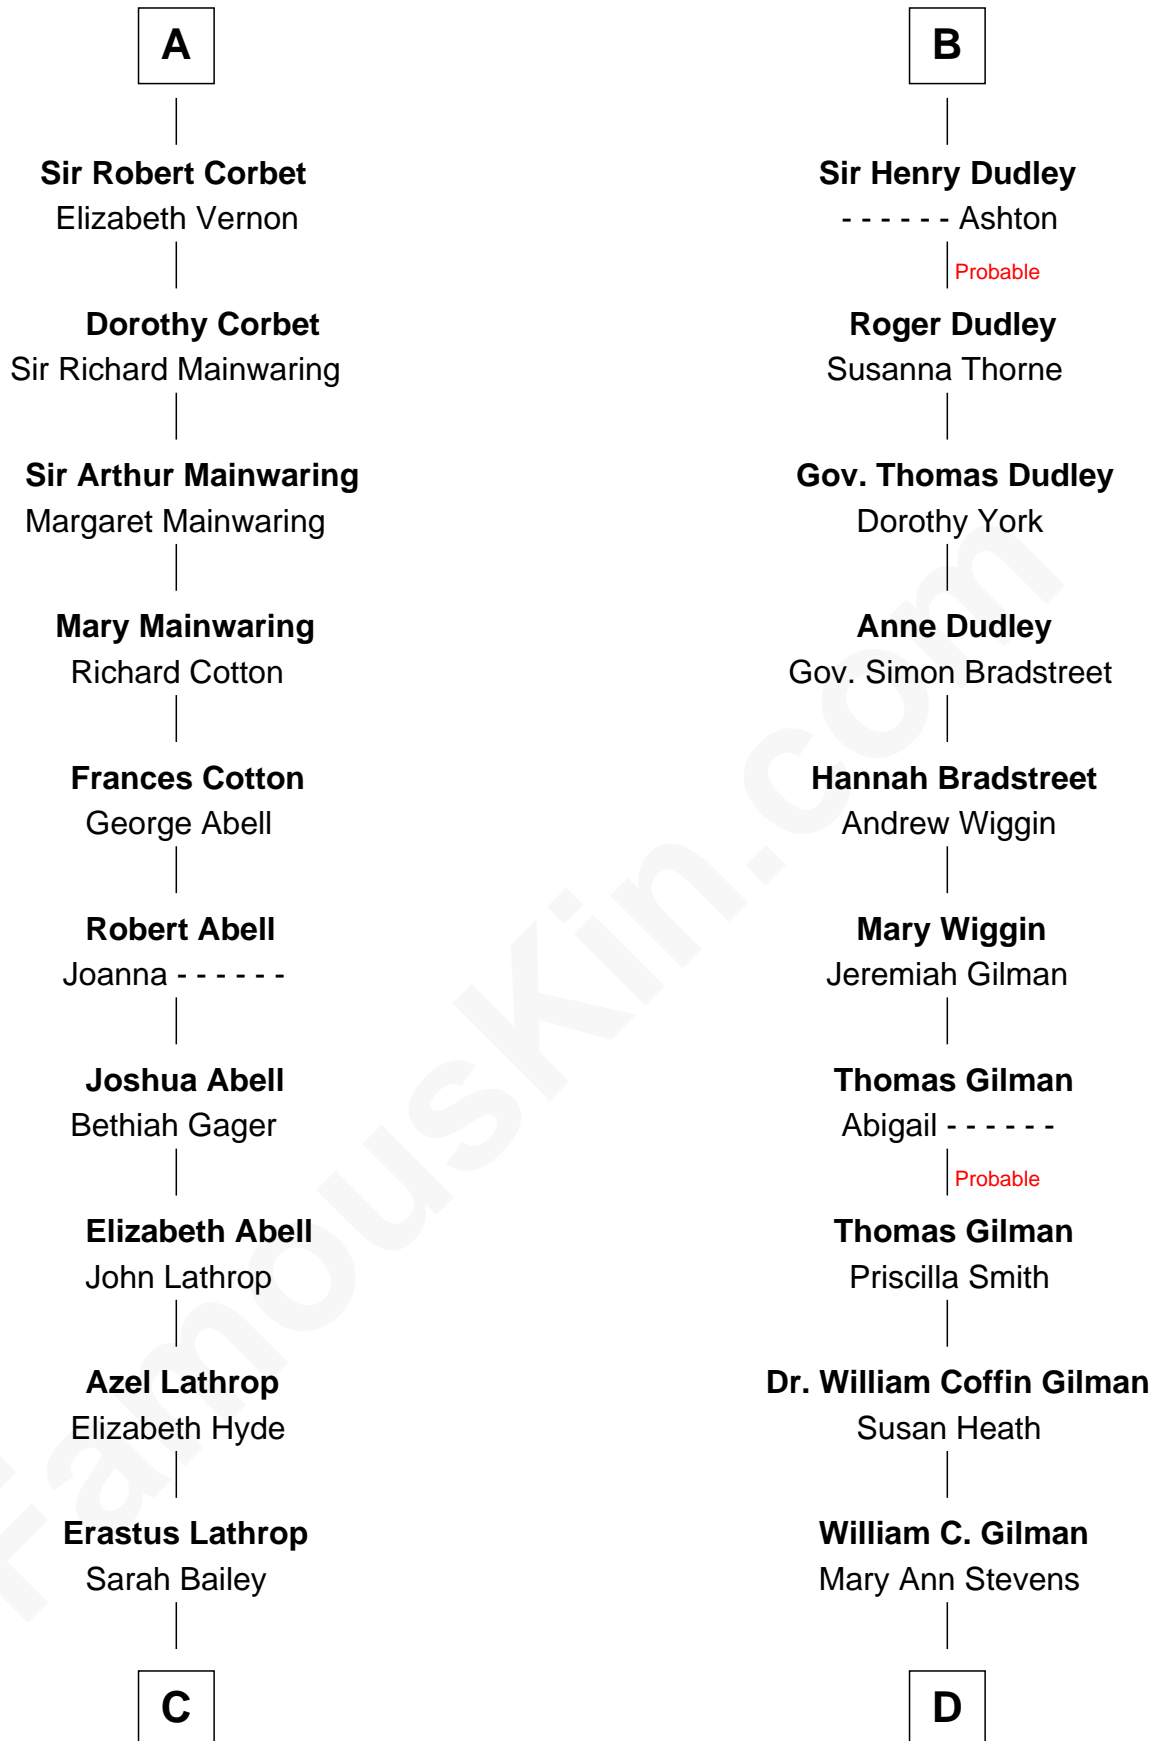

# FamousKin.com Relationship Chart of

**C. W. Post**

*Founder of Post Cereals*

18th cousin 2 times removed of

**George Hamilton**

*TV and Movie Actor*

**Sir Roger de Grey**  
Elizabeth de Hastings

George Hamilton photo by [Angela George](#) [\(CC BY-SA 3.0\)](#)