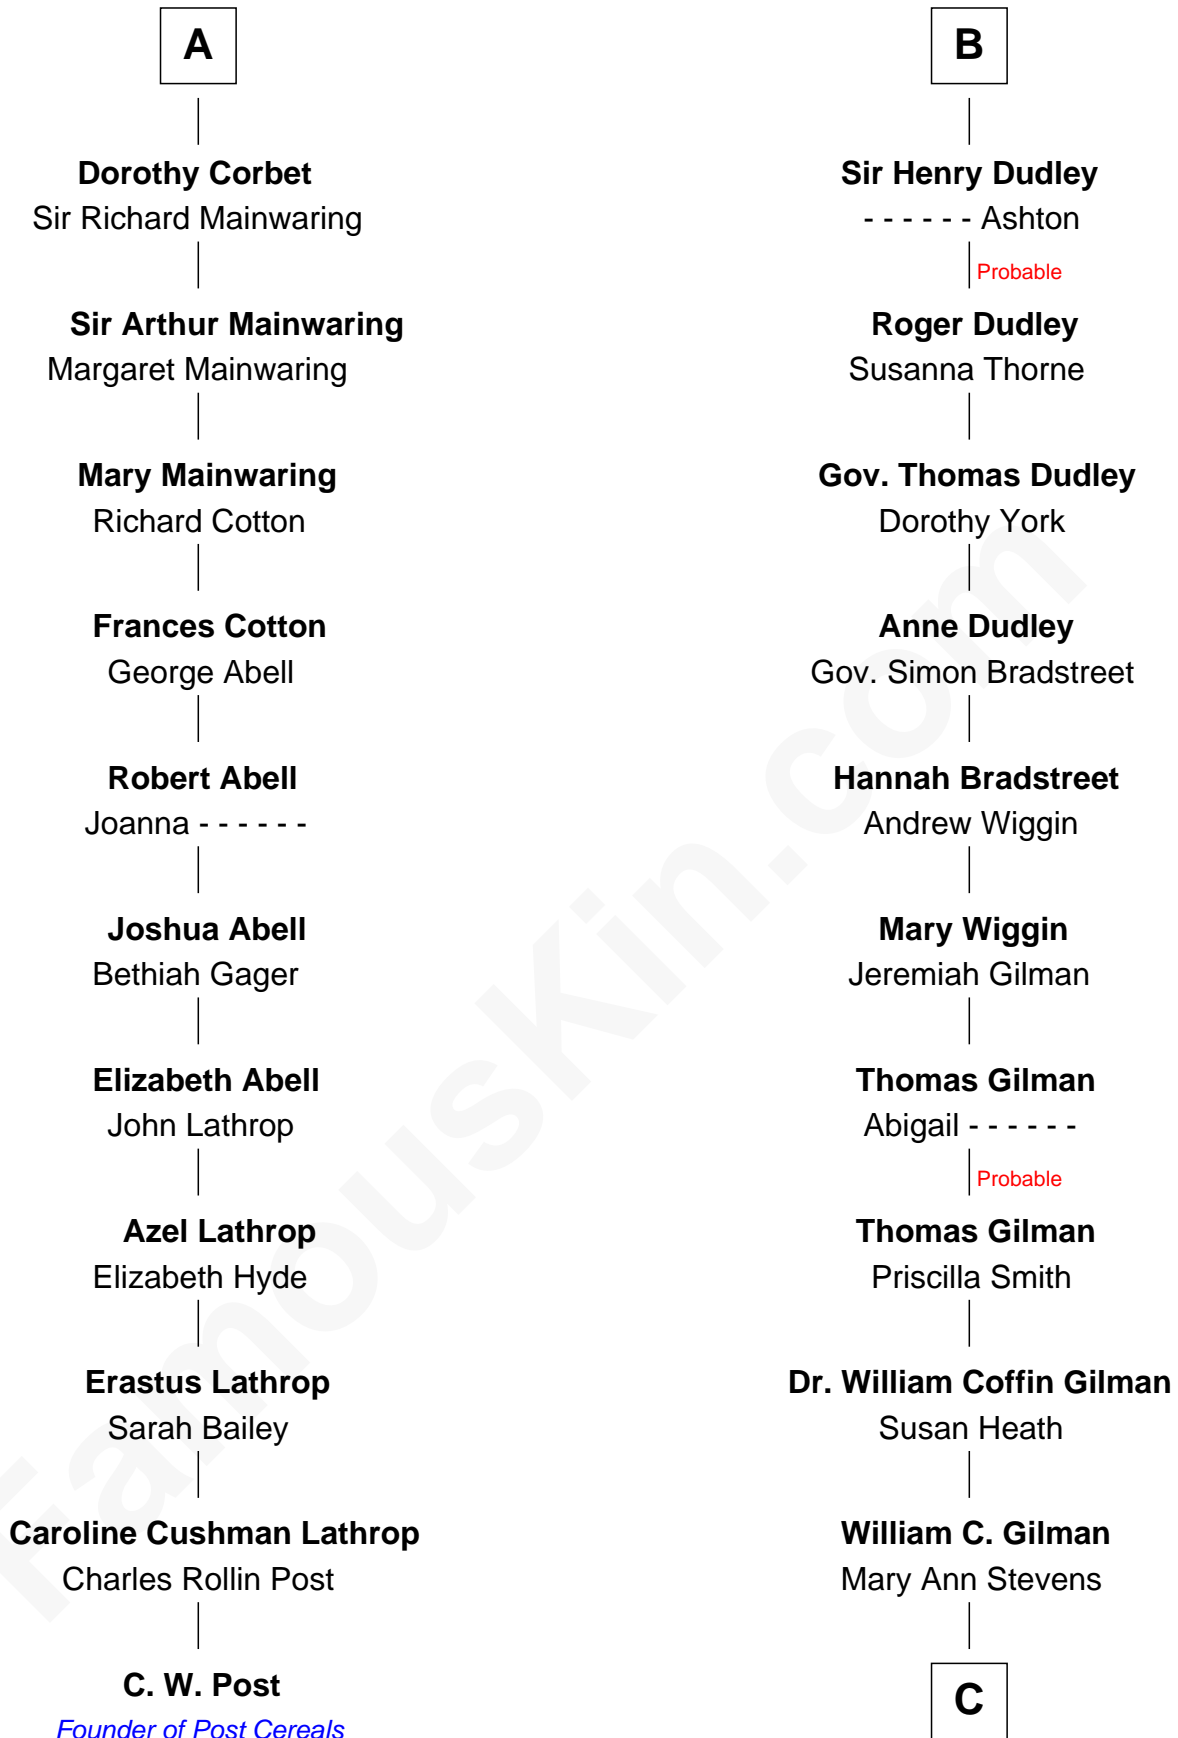

FamousKin.com

Relationship Chart of

C. W. Post

Founder of Post Cereals

17th cousin 3 times removed of

George Hamilton

TV and Movie Actor

Ralph de Stafford

Beatrice de Stafford

Thomas de Ros

Margaret de Ros

Sir Reynold Grey

Margaret Grey

Sir William Bonville

William Bonville

Elizabeth Harington

William Bonville

Katherine Neville

Cecily Bonville

Thomas Grey

Cecily Grey

Sir John Sutton

B

C

George C. Gilman
Elizabeth Melissa Lane

Lillian C. Gilman
Harry Fuller Hamilton

George William Hamilton
Anne Lucille Stevens

George Hamilton
TV and Movie Actor