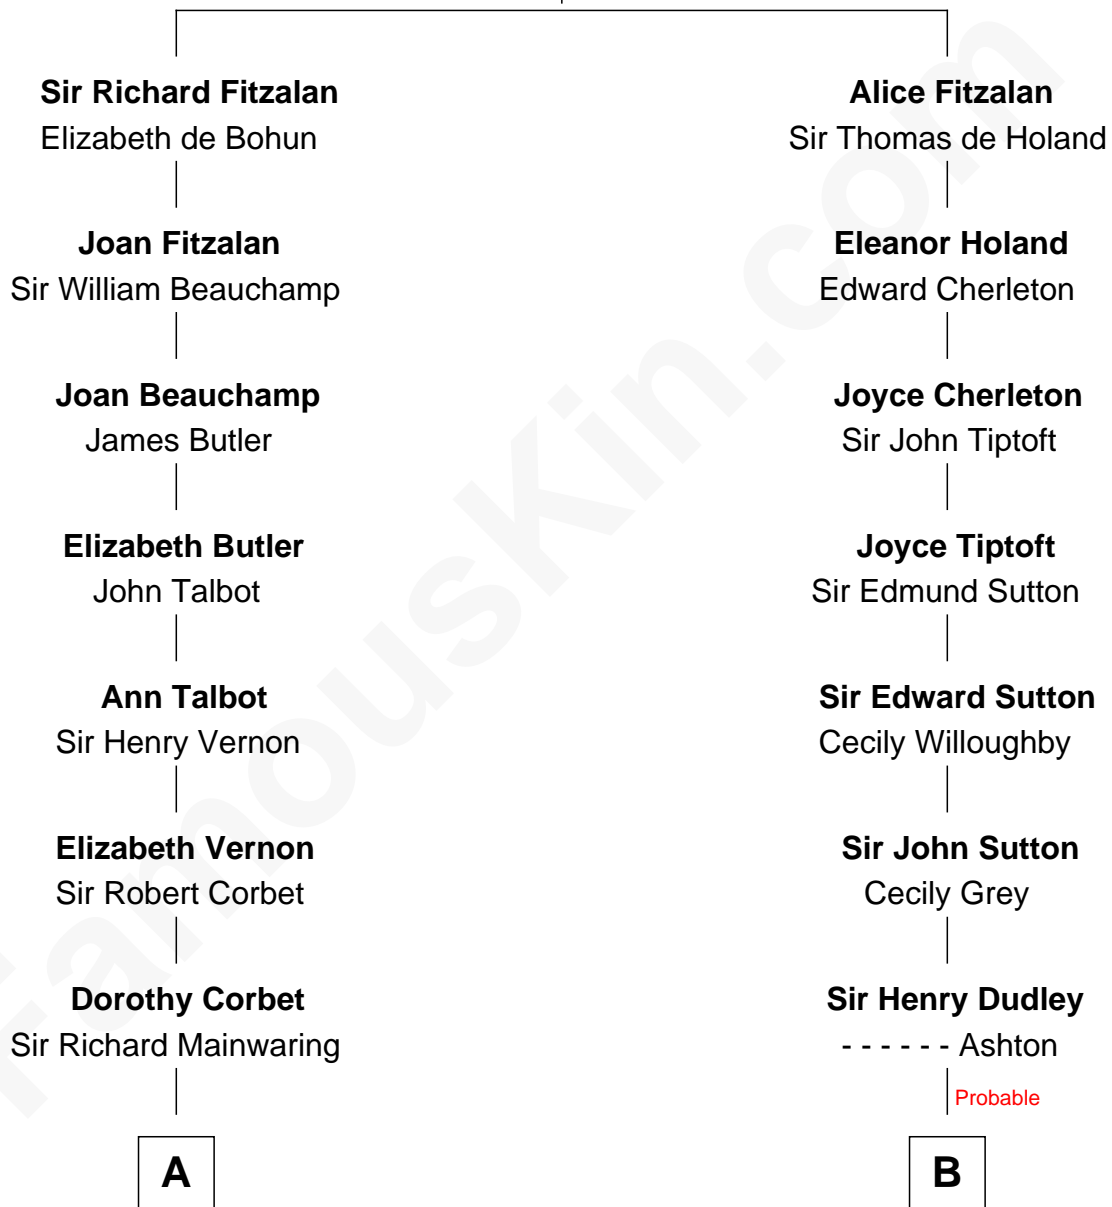

FamousKin.com Relationship Chart of

C. W. Post

Founder of Post Cereals

16th cousin 3 times removed of

George Hamilton

TV and Movie Actor

Richard Fitzalan
Eleanor Plantagenet

C

Lillian C. Gilman

Harry Fuller Hamilton

George William Hamilton

Anne Lucille Stevens

George Hamilton

TV and Movie Actor

FamousKin.com