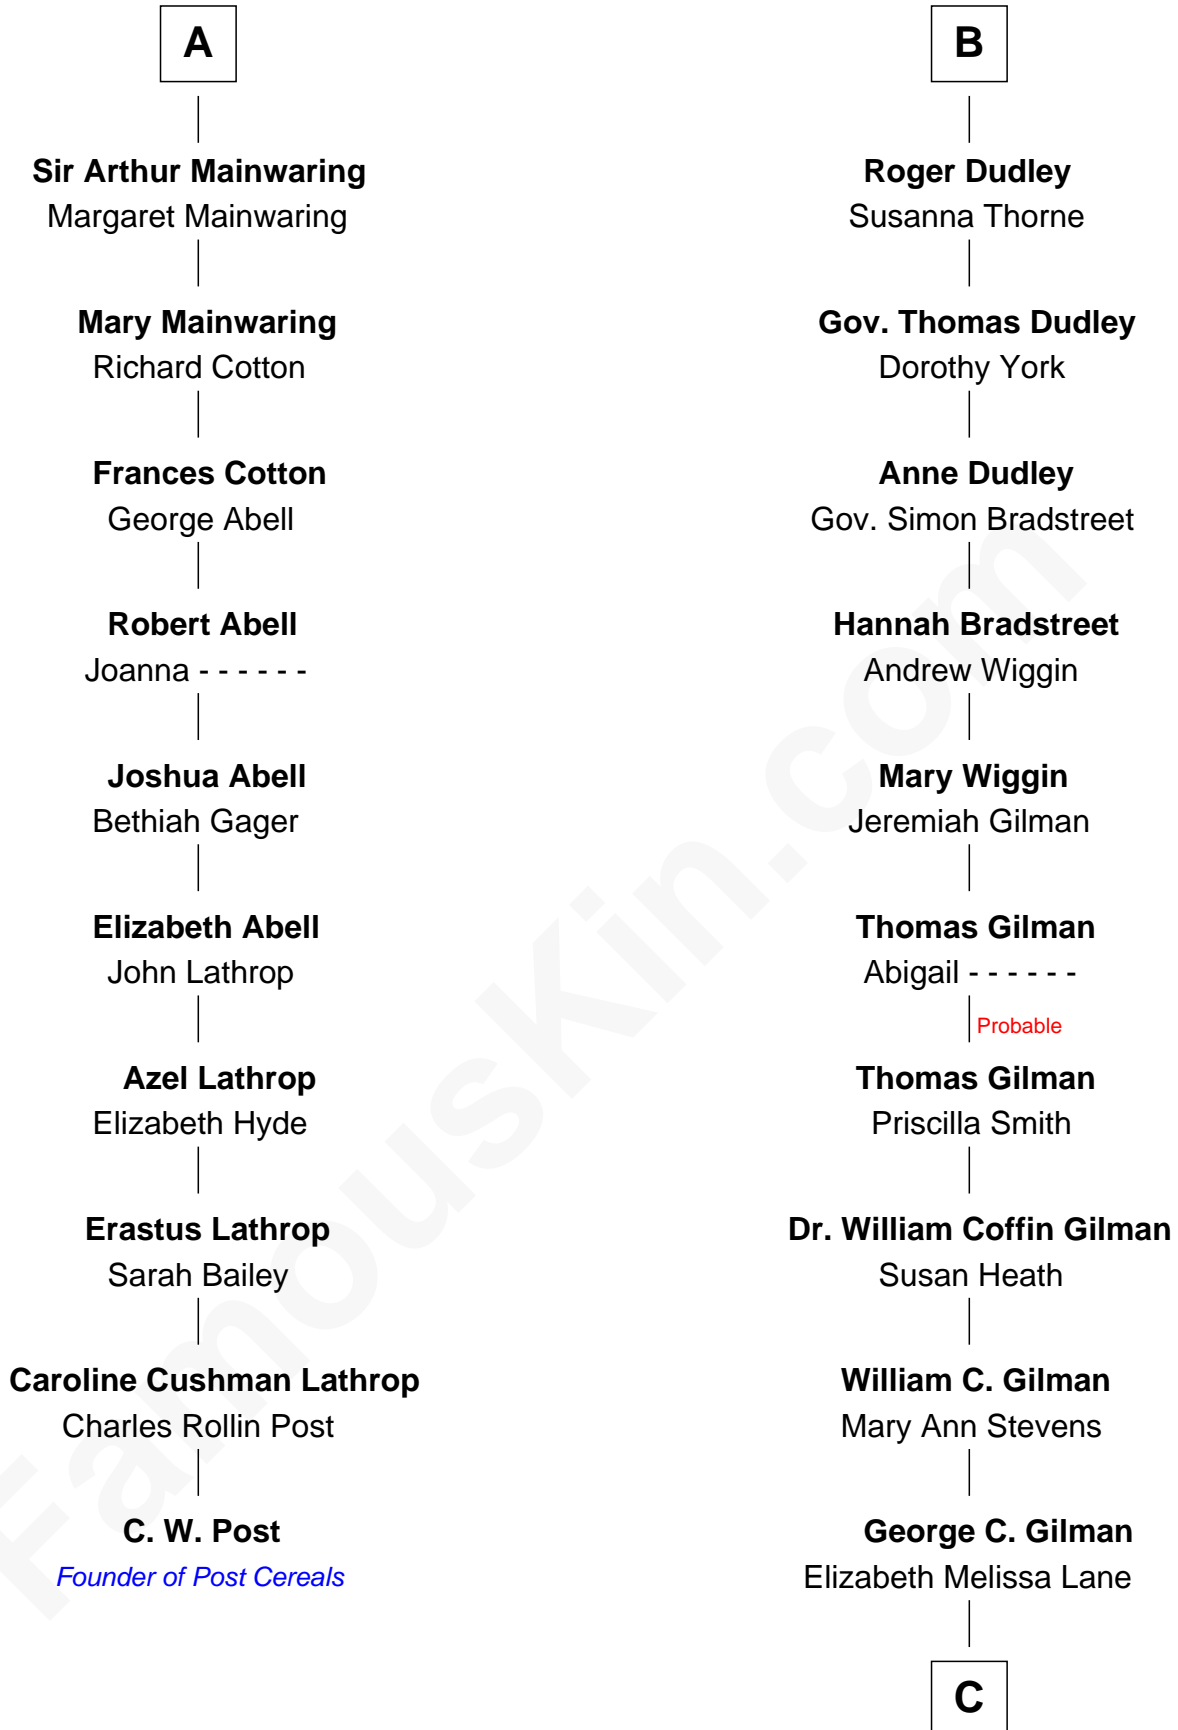

FamousKin.com Relationship Chart of

C. W. Post

Founder of Post Cereals

16th cousin 3 times removed of

George Hamilton

TV and Movie Actor

Richard Fitzalan
Eleanor Plantagenet

C

Lillian C. Gilman

Harry Fuller Hamilton

George William Hamilton

Anne Lucille Stevens

George Hamilton

TV and Movie Actor

FamousKin.com