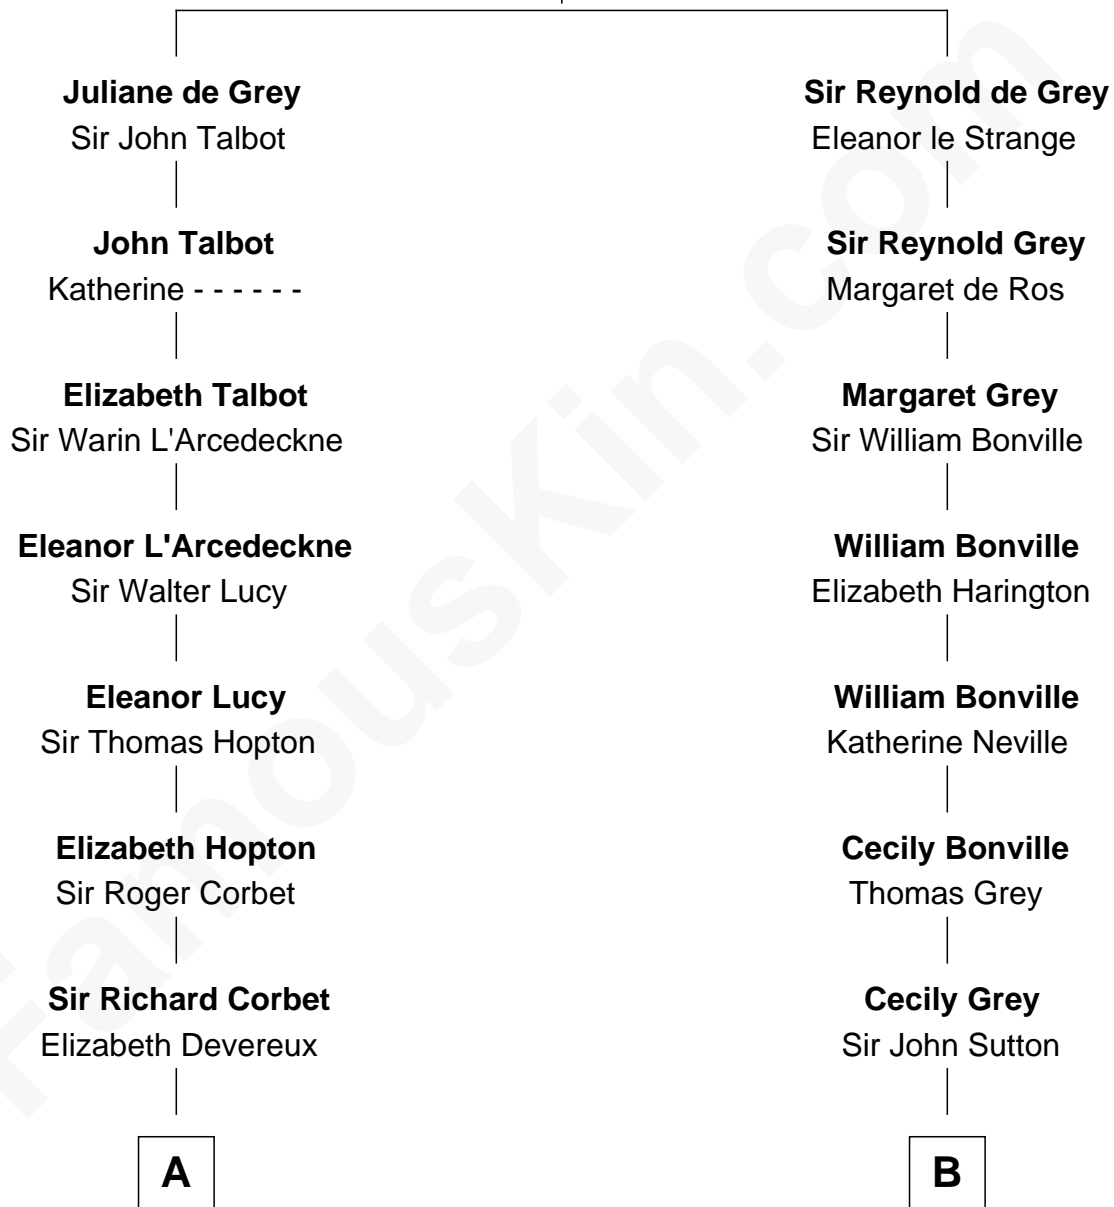

FamousKin.com Relationship Chart of

C. W. Post

Founder of Post Cereals

18th cousin 1 time removed of

Dick Clark

Radio and TV Host

Sir Roger de Grey
Elizabeth de Hastings

C

Caroline Cushman Lathrop

Charles Rollin Post

C. W. Post

Founder of Post Cereals

D

Charles Fuller Barnard

Anna May Aldridge

Julia Fuller Barnard