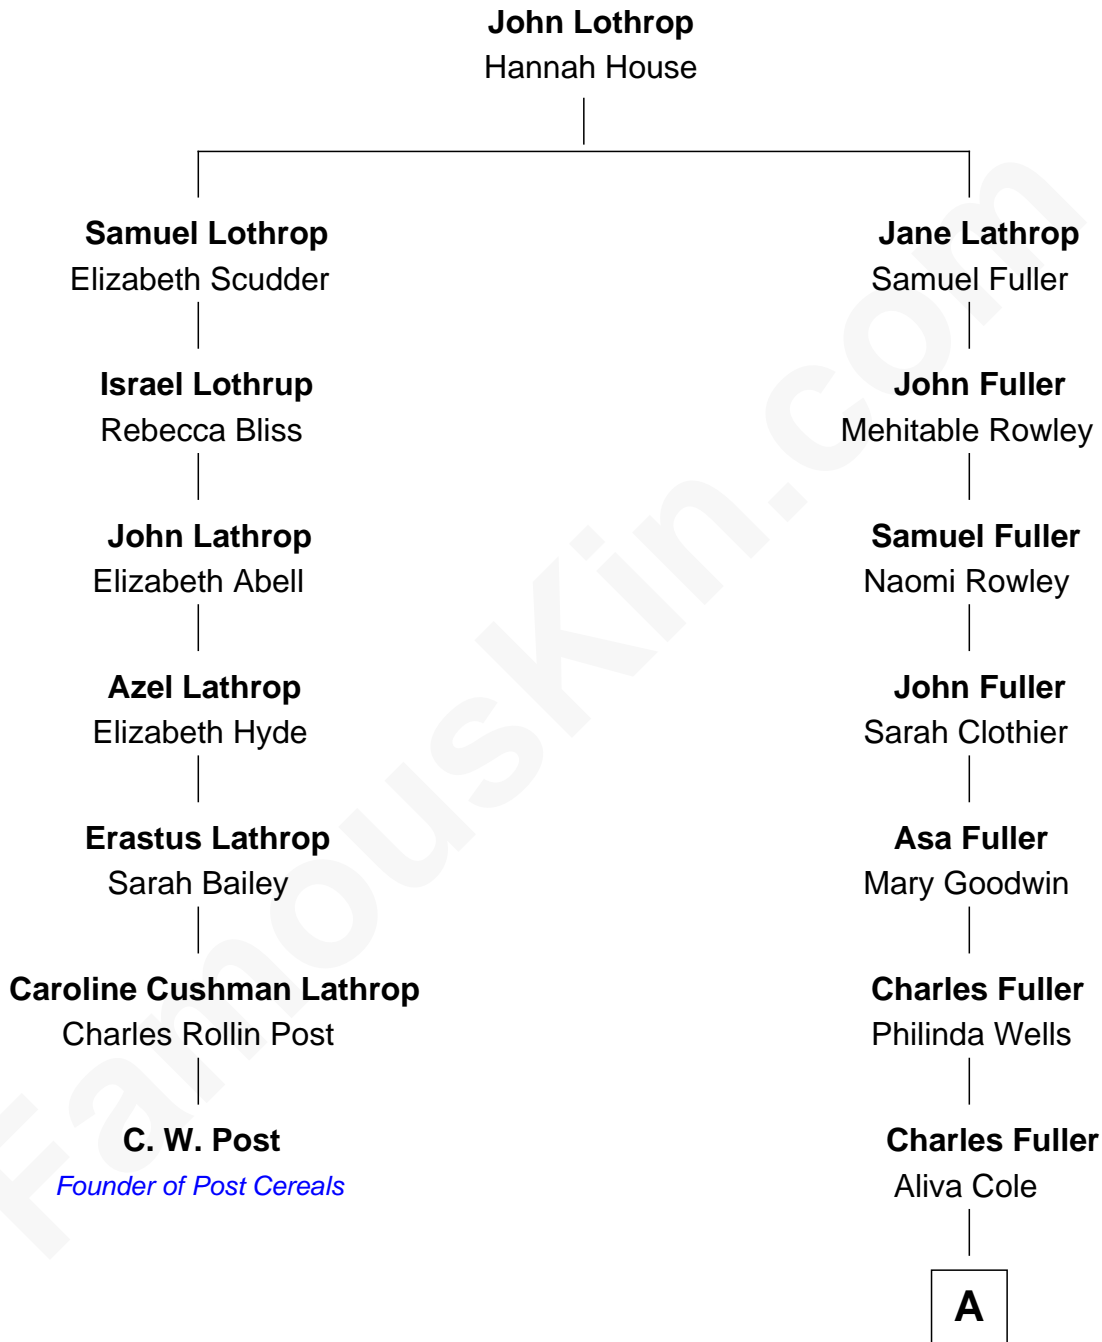

FamousKin.com Relationship Chart of

C. W. Post

Founder of Post Cereals

6th cousin 4 times removed of

Dick Clark

Radio and TV Host

A

—
Jane Sophia Fuller

George Barnard

—
Charles Fuller Barnard

Anna May Aldridge

—
Julia Fuller Barnard

Richard Augustus Clark

—
Dick Clark

Radio and TV Host