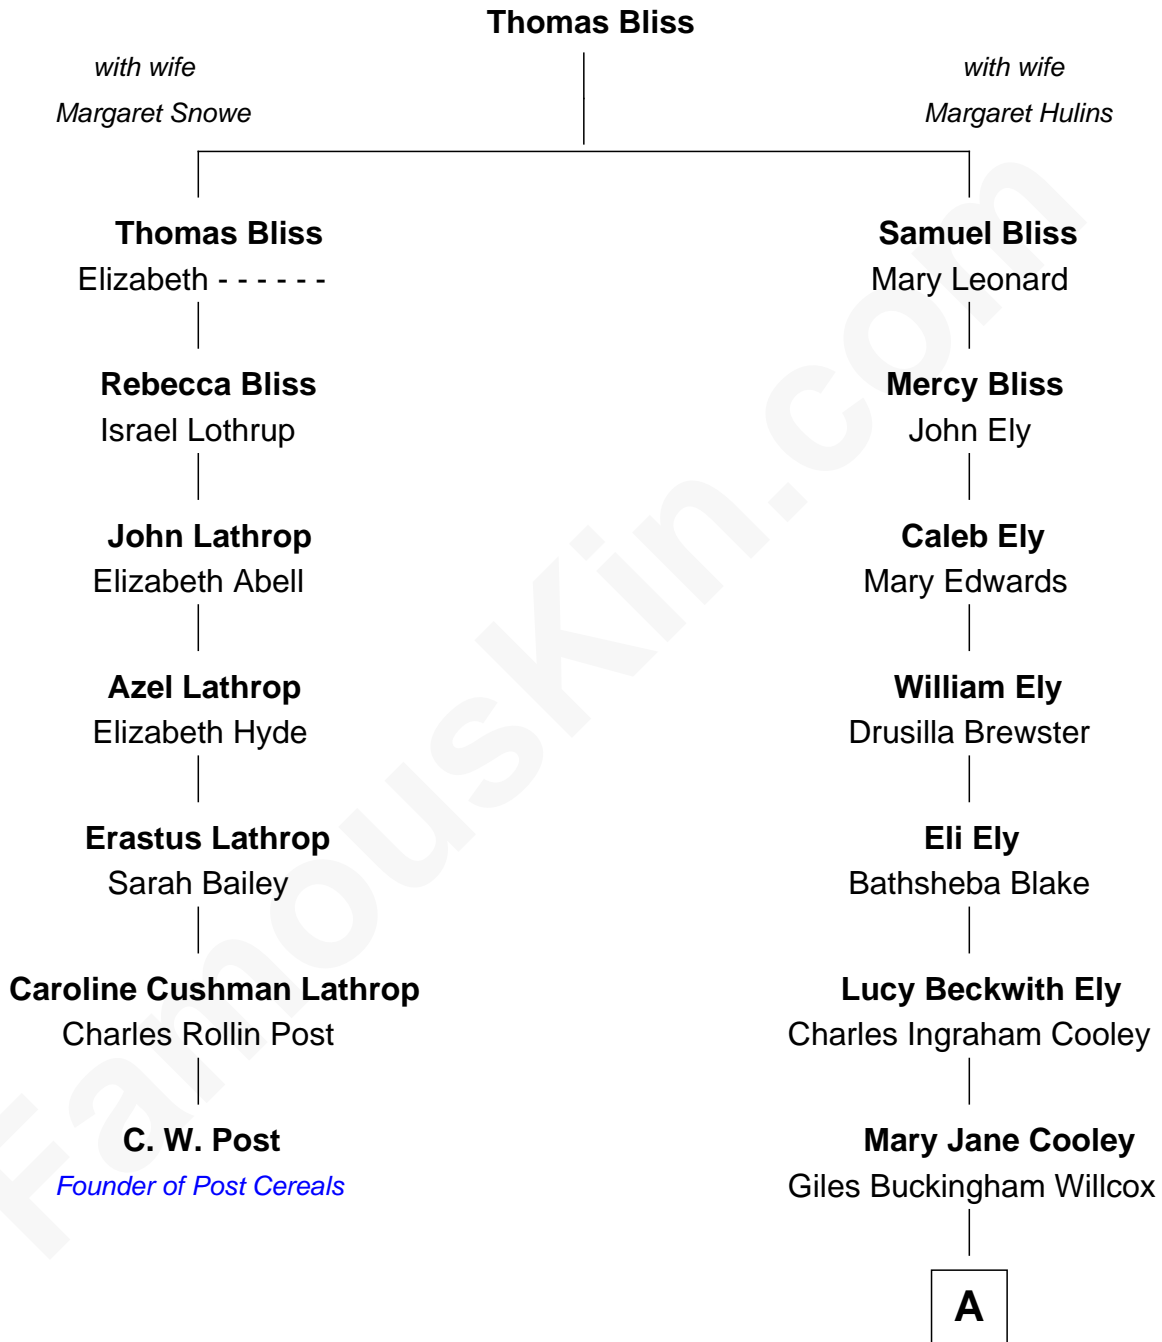

FamousKin.com Relationship Chart of

C. W. Post

Founder of Post Cereals

6th cousin 4 times removed of

Elisabeth Shue

TV and Movie Actress

A

—
Harriet Grace Brewster Willcox

Alexander Hunter Gunn

—
Mary Brewster Gunn

Adoniram Judson Wells

—
Anne Brewster Wells

James William Shue

—
Elisabeth Shue

TV and Movie Actress