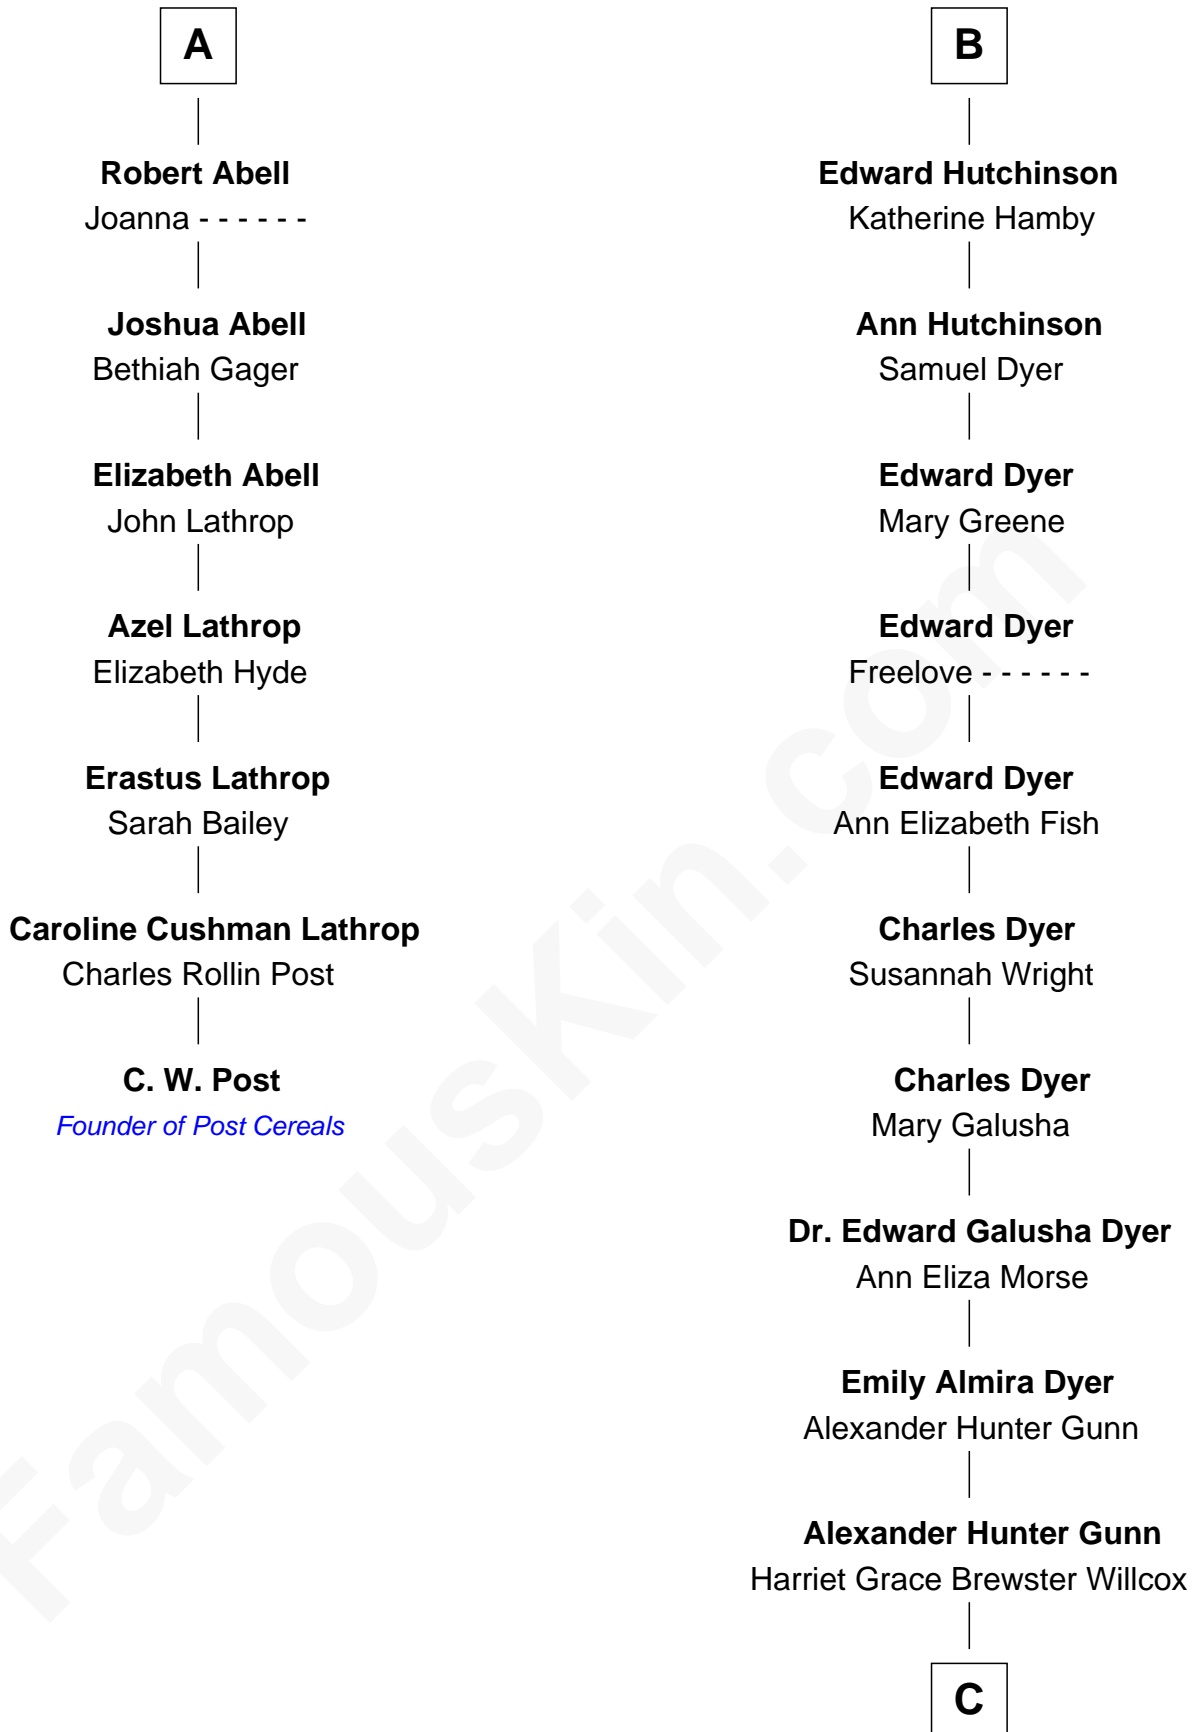

# FamousKin.com Relationship Chart of

**C. W. Post**

*Founder of Post Cereals*

13th cousin 6 times removed of

**Andrew Shue**

*TV Actor*

**Sir Walter Blount**

Sancha de Ayala

**C**

**Mary Brewster Gunn**  
Adoniram Judson Wells

**Anne Brewster Wells**  
James William Shue

**Andrew Shue**  
*TV Actor*

FamousKin.com