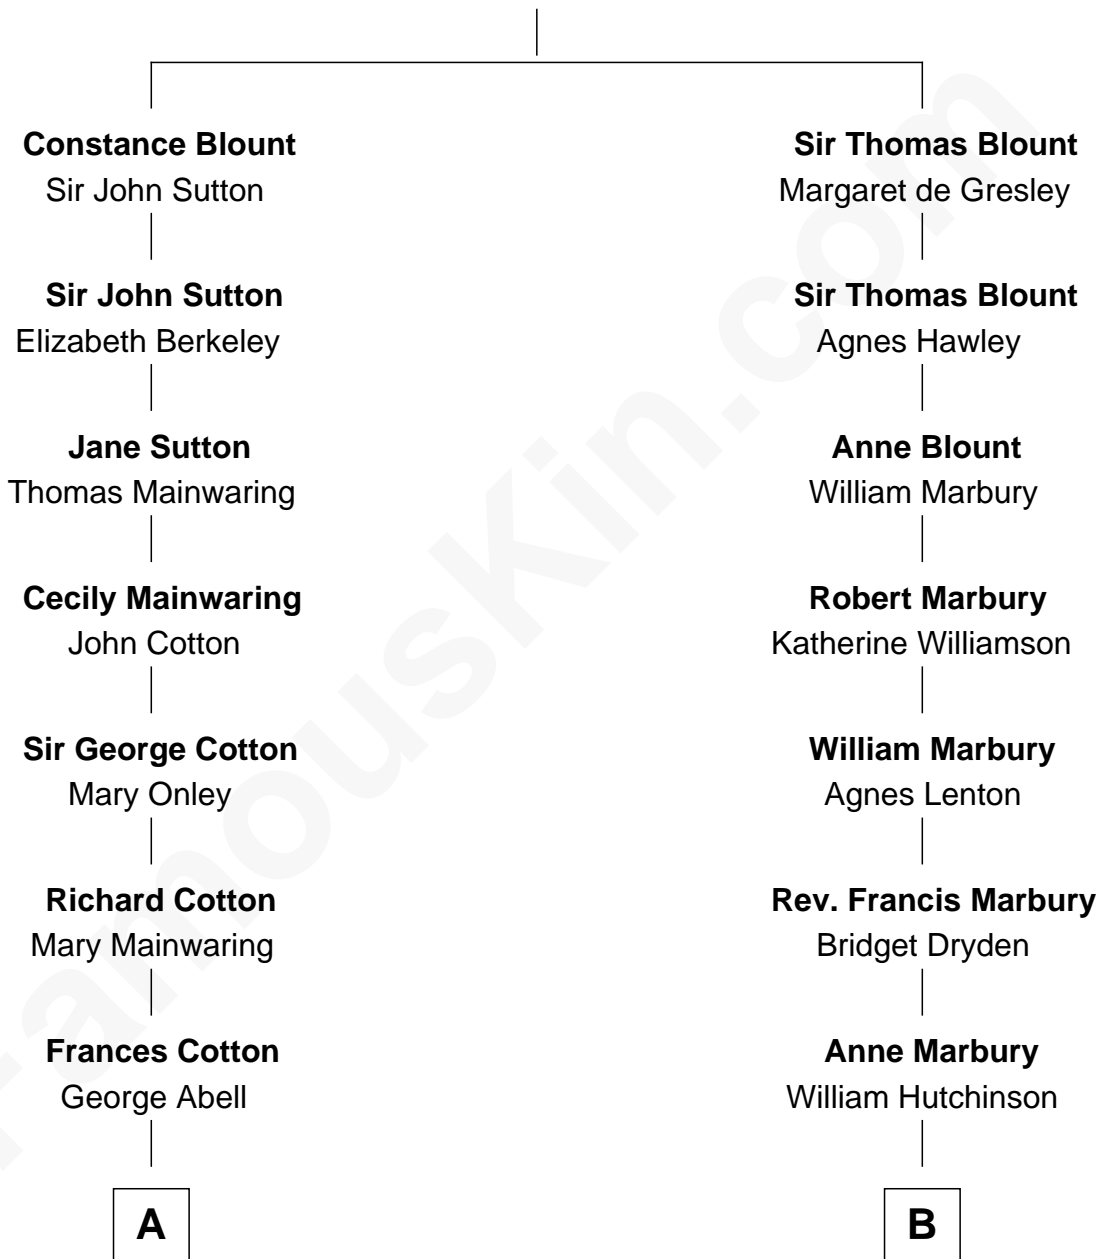

# FamousKin.com Relationship Chart of

**C. W. Post**

*Founder of Post Cereals*

13th cousin 6 times removed of

**Andrew Shue**

*TV Actor*

**Sir Walter Blount**

Sancha de Ayala

**C**

**Mary Brewster Gunn**  
Adoniram Judson Wells

**Anne Brewster Wells**  
James William Shue

**Andrew Shue**  
*TV Actor*

FamousKin.com