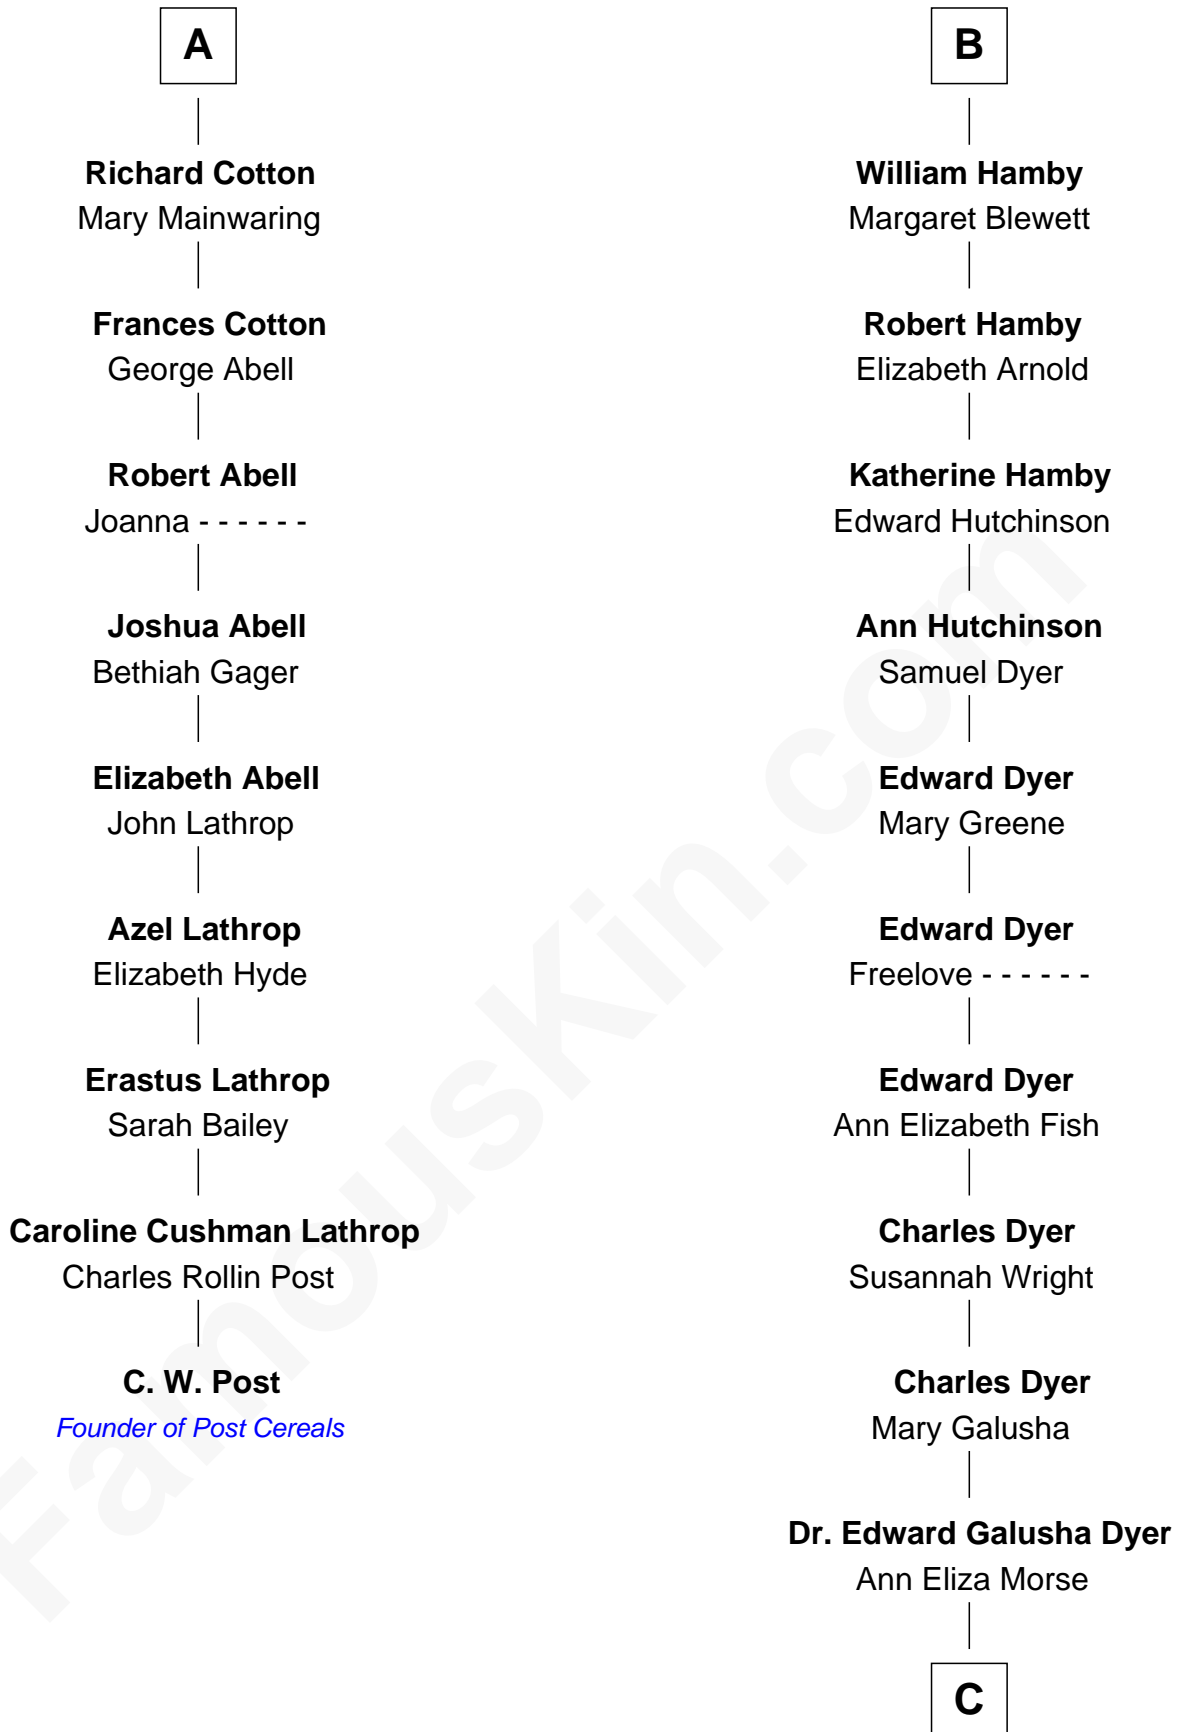

FamousKin.com Relationship Chart of

C. W. Post

Founder of Post Cereals

15th cousin 6 times removed of

Andrew Shue

TV Actor

Sir Philip le Despencer

Joan de Cobham

Richard Thimbleby

Anne Thimbleby

John Booth

Eleanor Booth

Edward Hamby

B

C

Emily Almira Dyer
Alexander Hunter Gunn