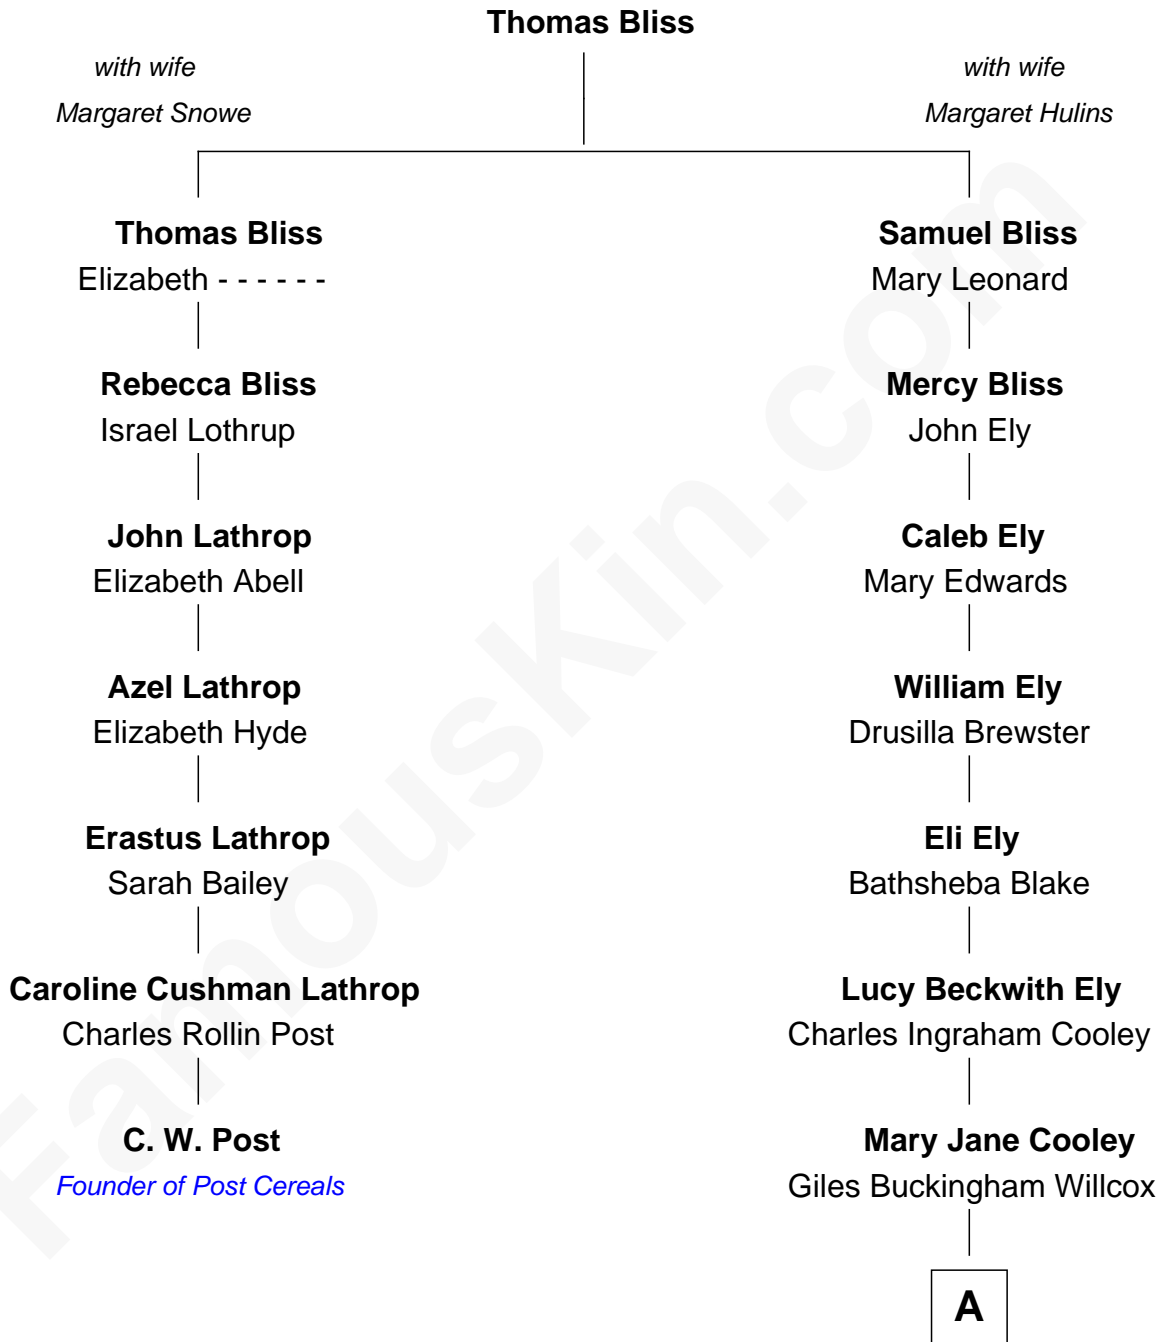

FamousKin.com Relationship Chart of

C. W. Post

Founder of Post Cereals

6th cousin 4 times removed of

Andrew Shue

TV Actor

A

—
Harriet Grace Brewster Willcox

Alexander Hunter Gunn

—
Mary Brewster Gunn

Adoniram Judson Wells

—
Anne Brewster Wells

James William Shue

—
Andrew Shue

TV Actor