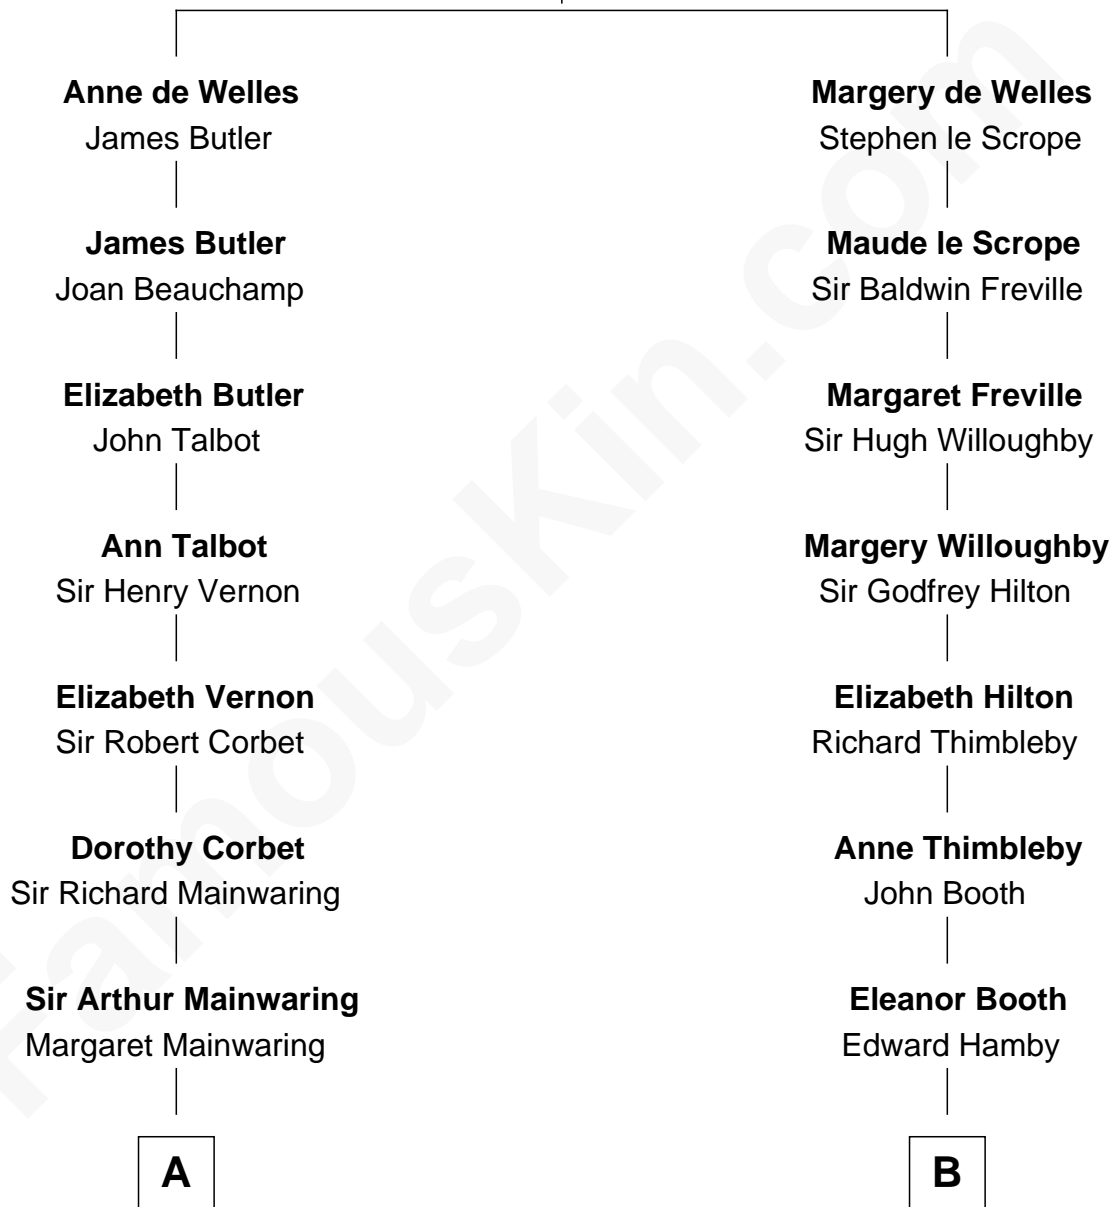

FamousKin.com Relationship Chart of

C. W. Post

Founder of Post Cereals

15th cousin 6 times removed of

Andrew Shue

TV Actor

John de Welles

Maud de Roos

C

Emily Almira Dyer
Alexander Hunter Gunn

Alexander Hunter Gunn
Harriet Grace Brewster Willcox

Mary Brewster Gunn
Adoniram Judson Wells

Anne Brewster Wells
James William Shue

Andrew Shue
TV Actor