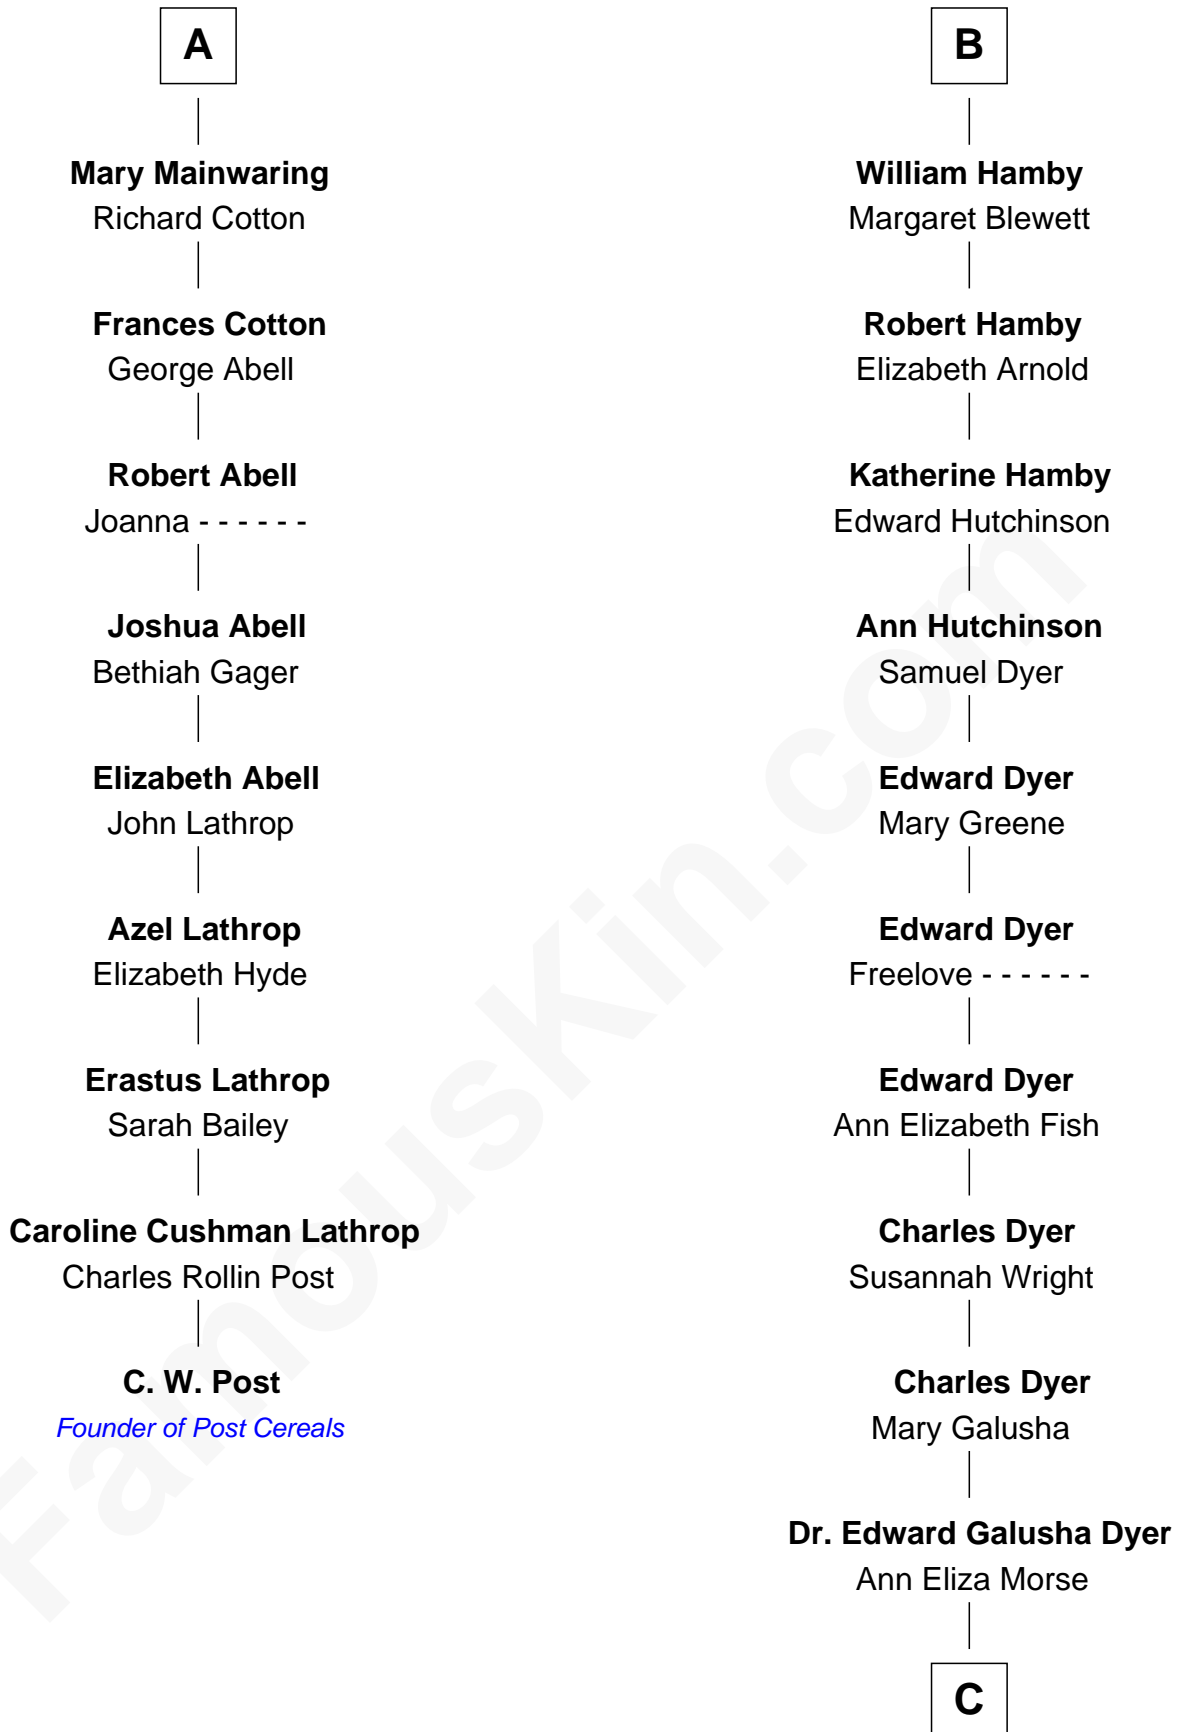

FamousKin.com Relationship Chart of

C. W. Post

Founder of Post Cereals

15th cousin 6 times removed of

Andrew Shue

TV Actor

John de Welles

Maud de Roos

C

Emily Almira Dyer
Alexander Hunter Gunn

Alexander Hunter Gunn
Harriet Grace Brewster Willcox

Mary Brewster Gunn
Adoniram Judson Wells

Anne Brewster Wells
James William Shue

Andrew Shue
TV Actor