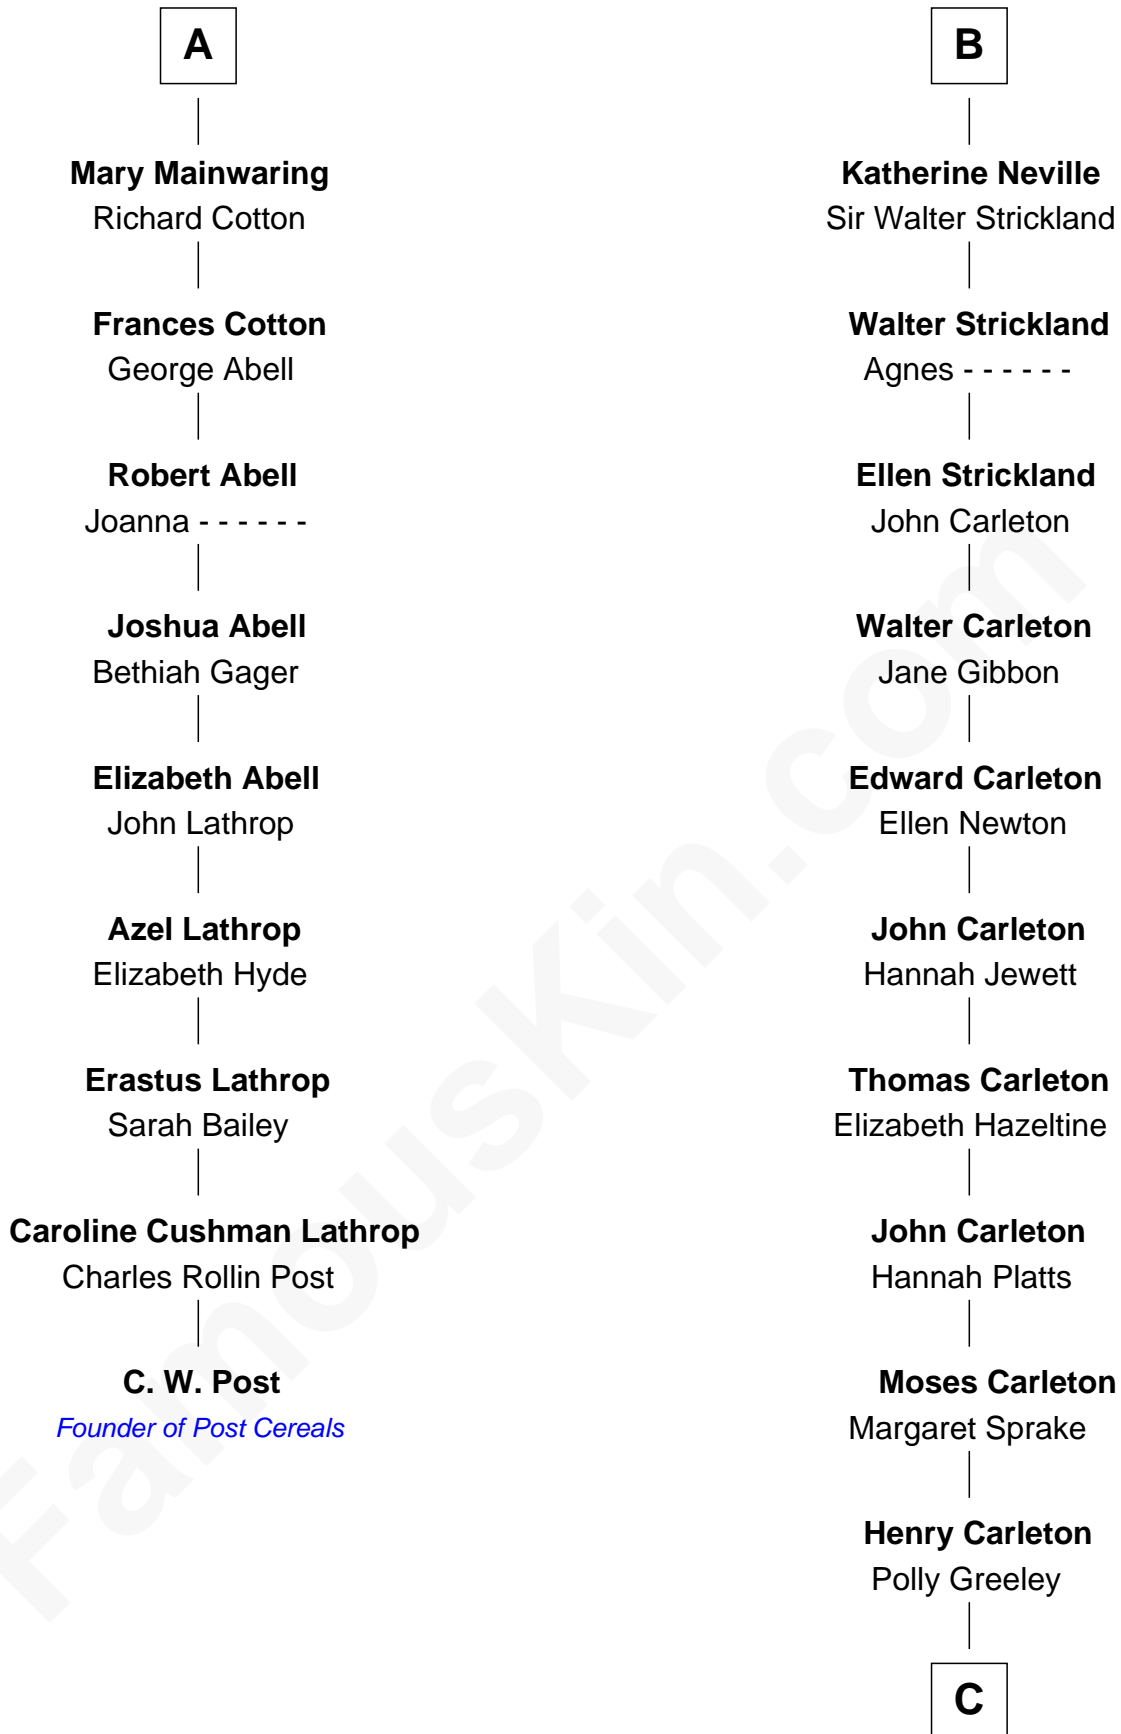

FamousKin.com Relationship Chart of

C. W. Post

Founder of Post Cereals

15th cousin 3 times removed of

Charles A. Pillsbury

Co-Founder of C.A. Pillsbury Co.

Sir Thomas de Beauchamp

Katherine de Mortimer

Sir William Gascoigne

Margaret Gascoigne

Sir Christopher Ward

Anne Ward

Sir Ralph Neville

B

C

—
Margaret Sprague Carleton