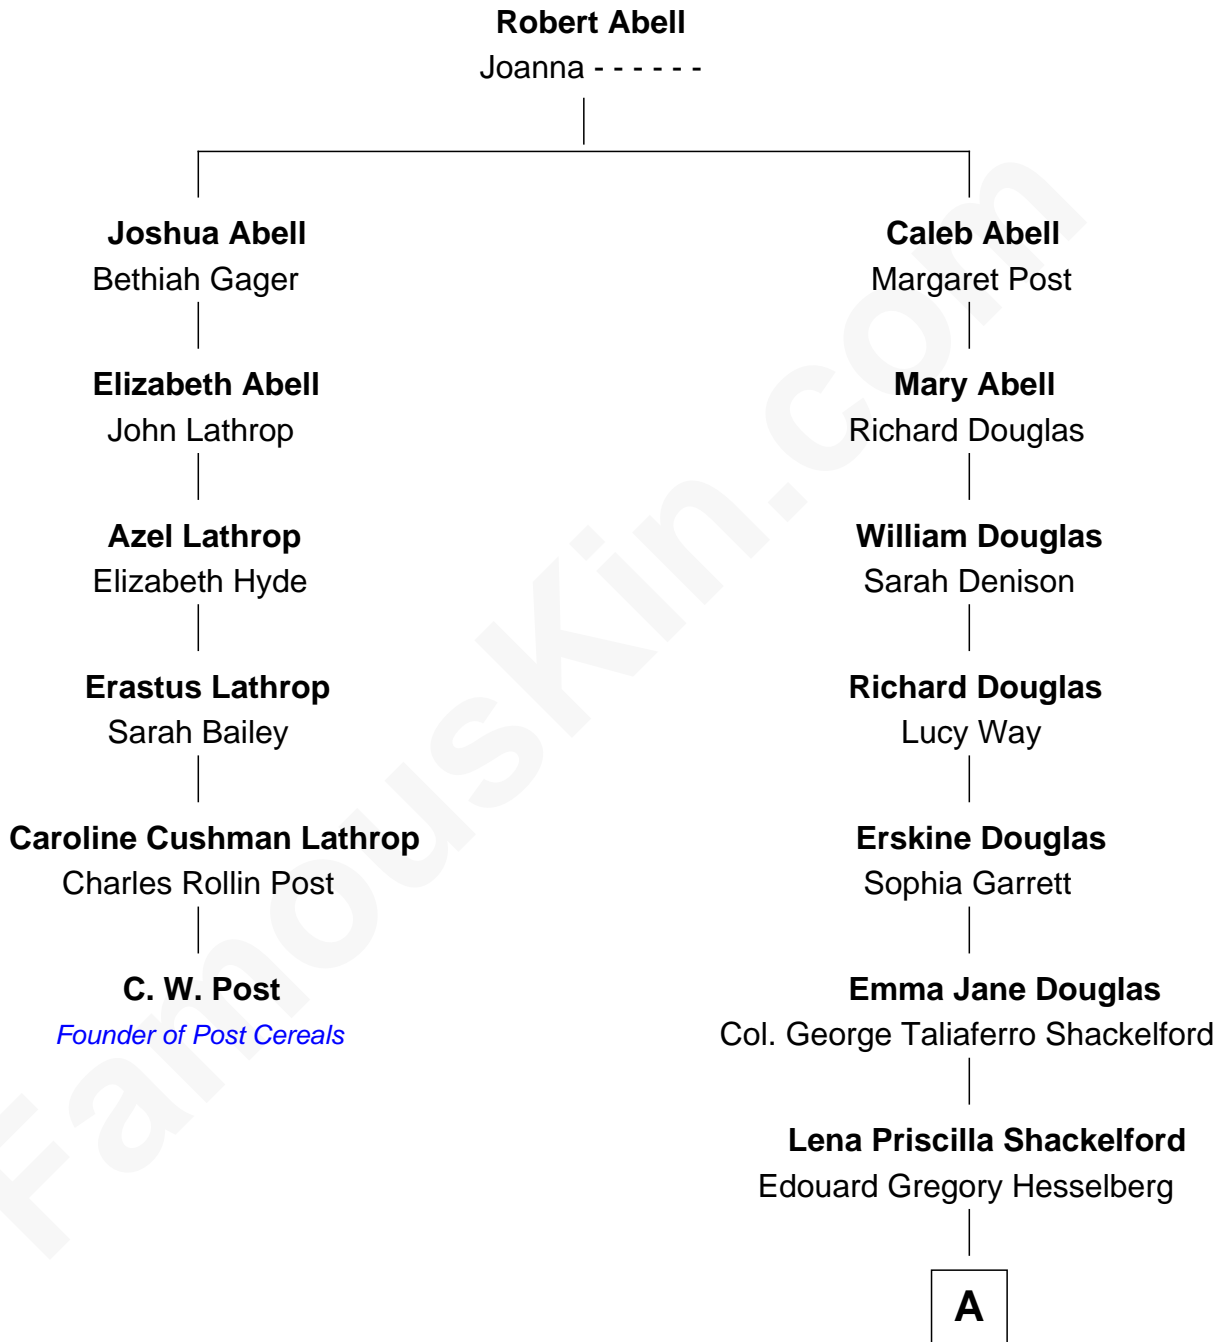

FamousKin.com Relationship Chart of

C. W. Post

Founder of Post Cereals

5th cousin 4 times removed of

Illeana Douglas

TV and Movie Actress

A

—
Melvyn Edouard Hesselberg

Rosalind Hightower

—
Gregory Hesselberg

Joan Georgescu

—
Illeana Douglas

TV and Movie Actress

FamousKin.com