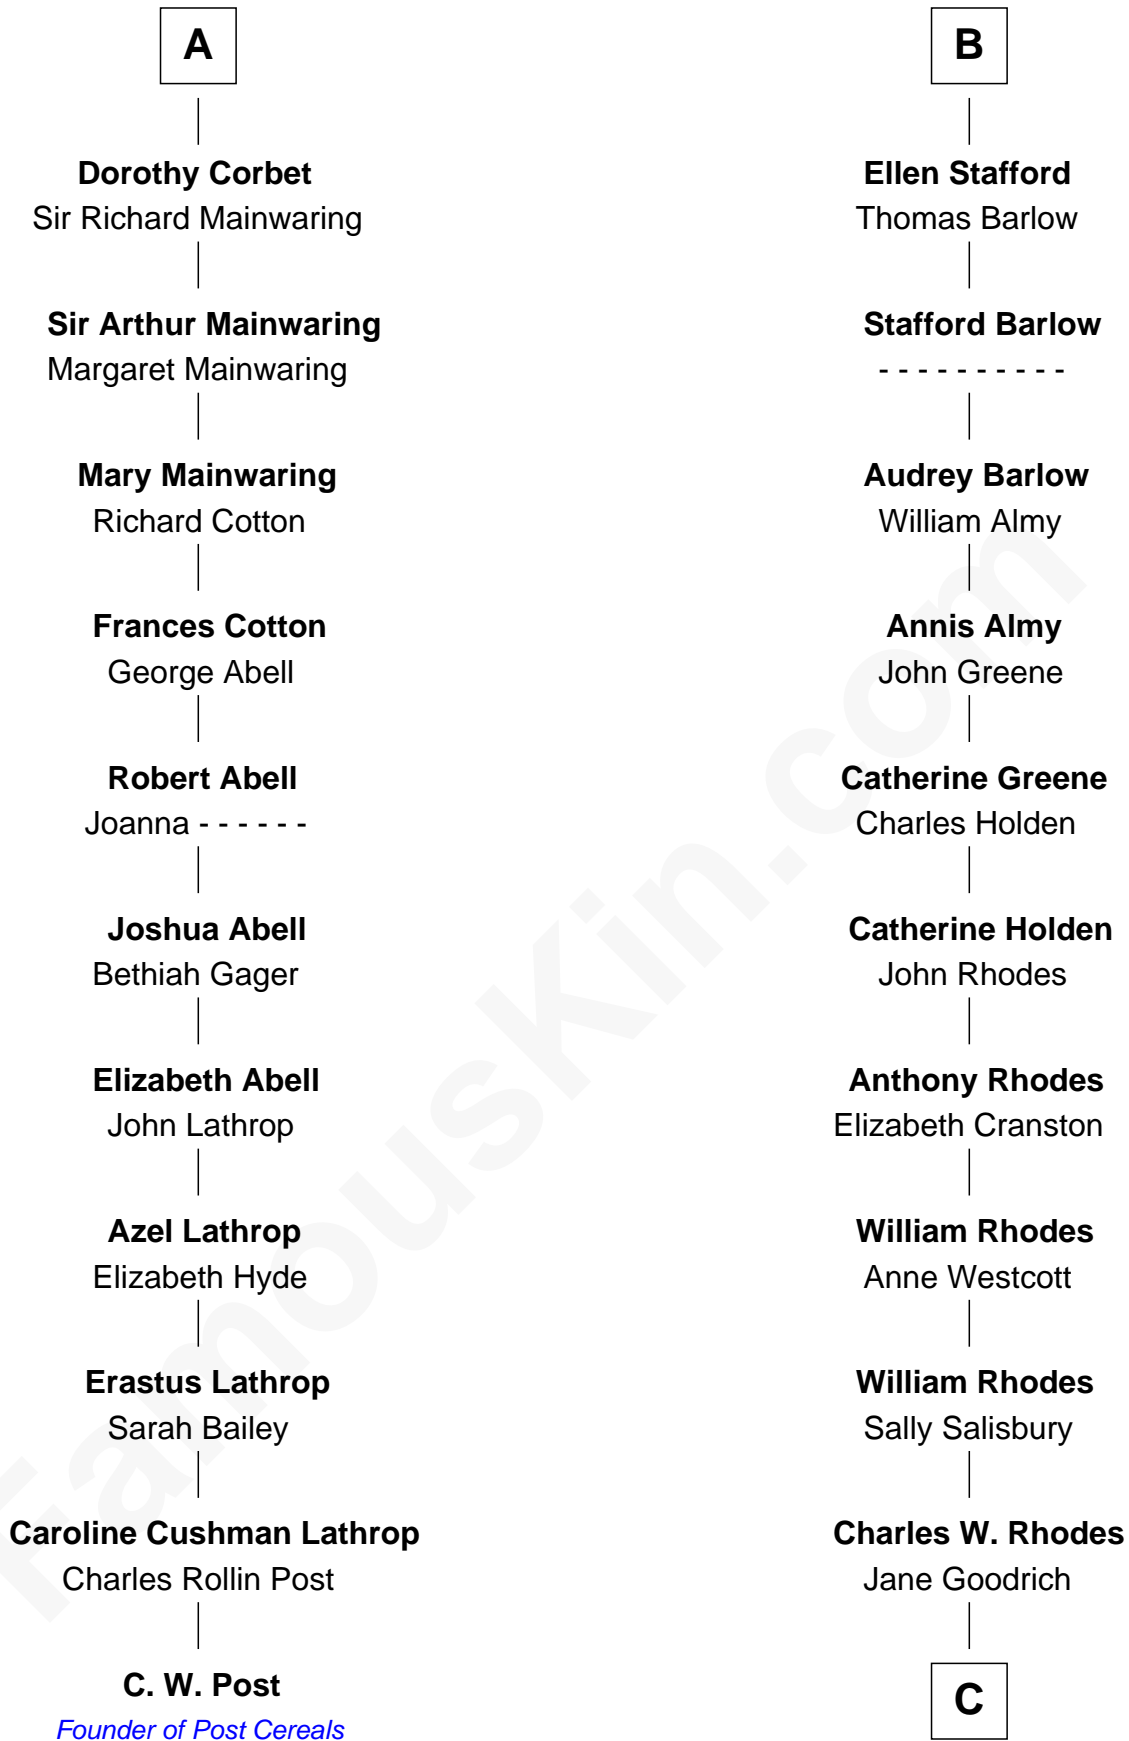

# FamousKin.com Relationship Chart of

**C. W. Post**

*Founder of Post Cereals*

17th cousin 4 times removed of

**Sarah Palin**

*9th Governor of Alaska*

**Ralph de Stafford**

*with wife  
Margaret de Audley*

Eleanor Aylesbury

**Anne Ferrers**

Sir Walter Devereux

**Humphrey Stafford**

Katherine Fray

**Elizabeth Devereux**

Sir Richard Corbet

**Sir Humphrey Stafford**

Margaret Fogge

**Sir Robert Corbet**

Elizabeth Vernon

**Sir Humphrey Stafford**

Margaret Tame

**A**

**B**

**C**