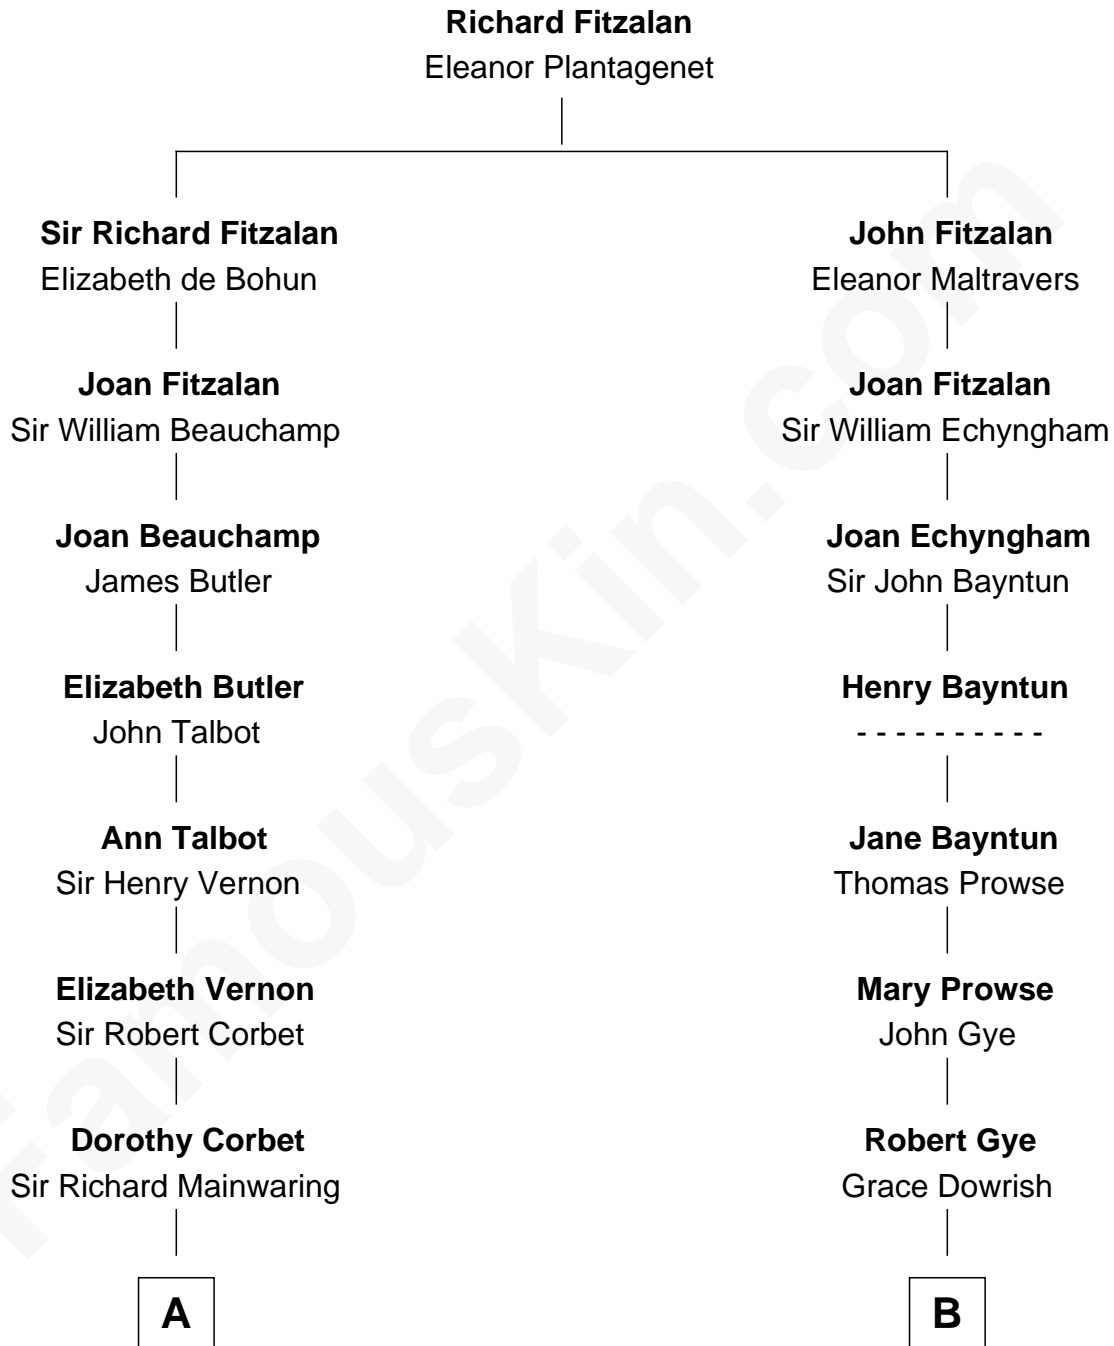

# FamousKin.com Relationship Chart of

**C. W. Post**

*Founder of Post Cereals*

16th cousin 2 times removed of

**Sarah Palin**

*9th Governor of Alaska*

**C**

Charles Richard Heath

Sarah Sheeran

**Sarah Palin**

*9th Governor of Alaska*

FamousKin.com