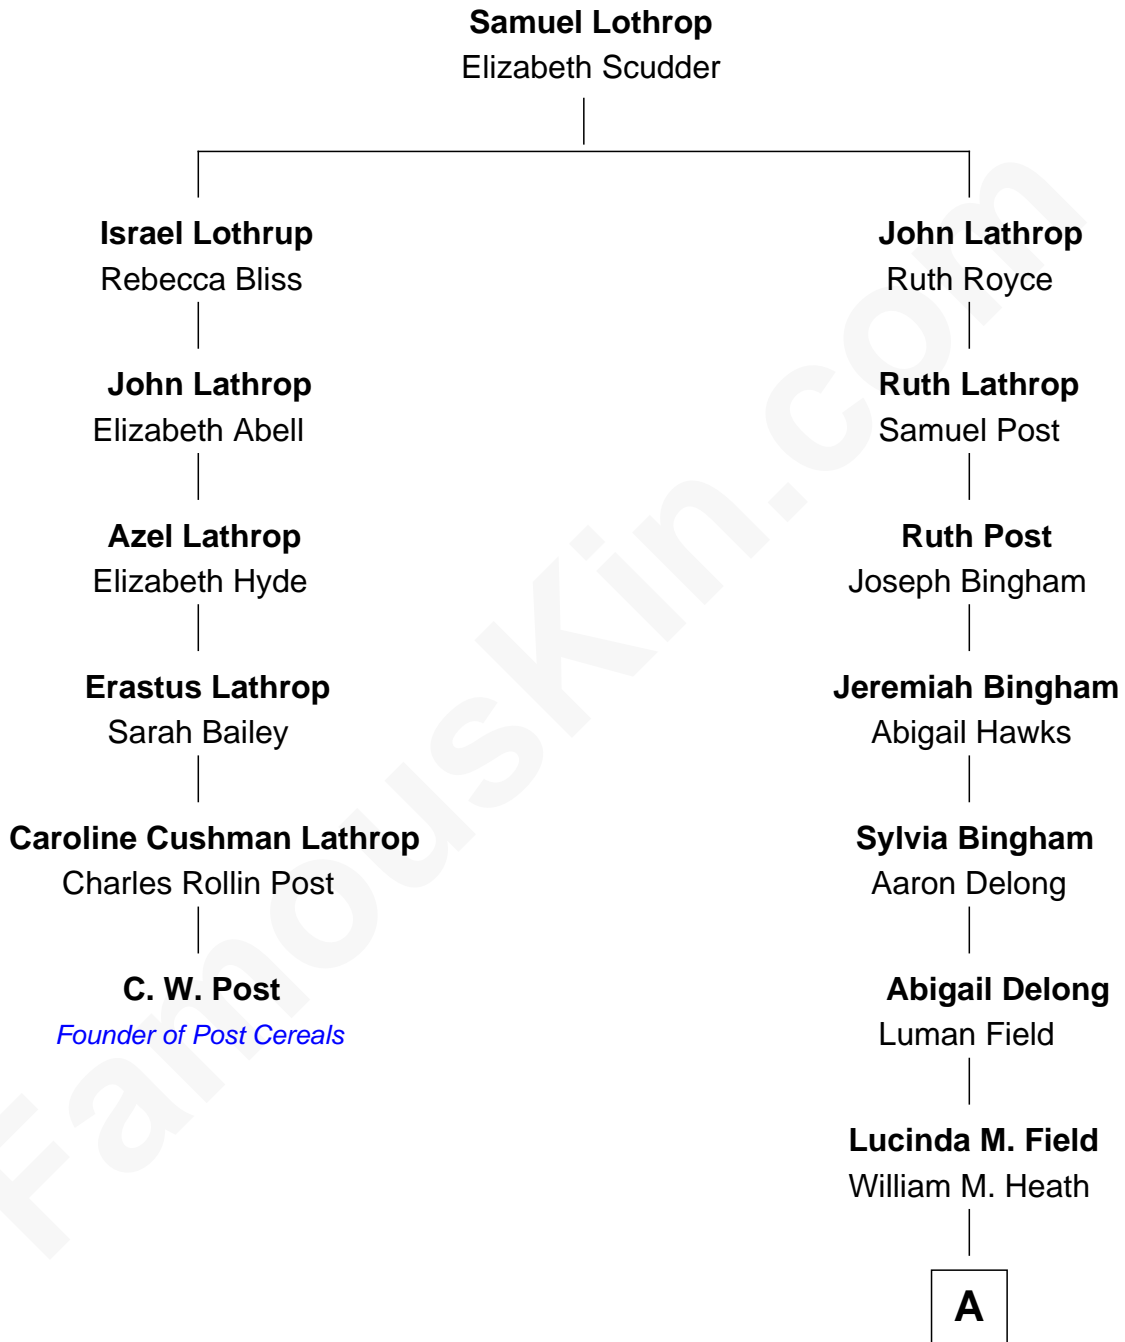

# FamousKin.com Relationship Chart of

**C. W. Post**

*Founder of Post Cereals*

5th cousin 6 times removed of

**Sarah Palin**

*9th Governor of Alaska*

**A**

**James W. Heath**  
Alma Miranda Rhodes

**Charles R. Heath**  
Alice Adeline Oriel

**Charles Francis Heath**  
Nellie Marie Brandt

**Charles Richard Heath**  
Sarah Sheeran

**Sarah Palin**  
*9th Governor of Alaska*

FamousKin.com