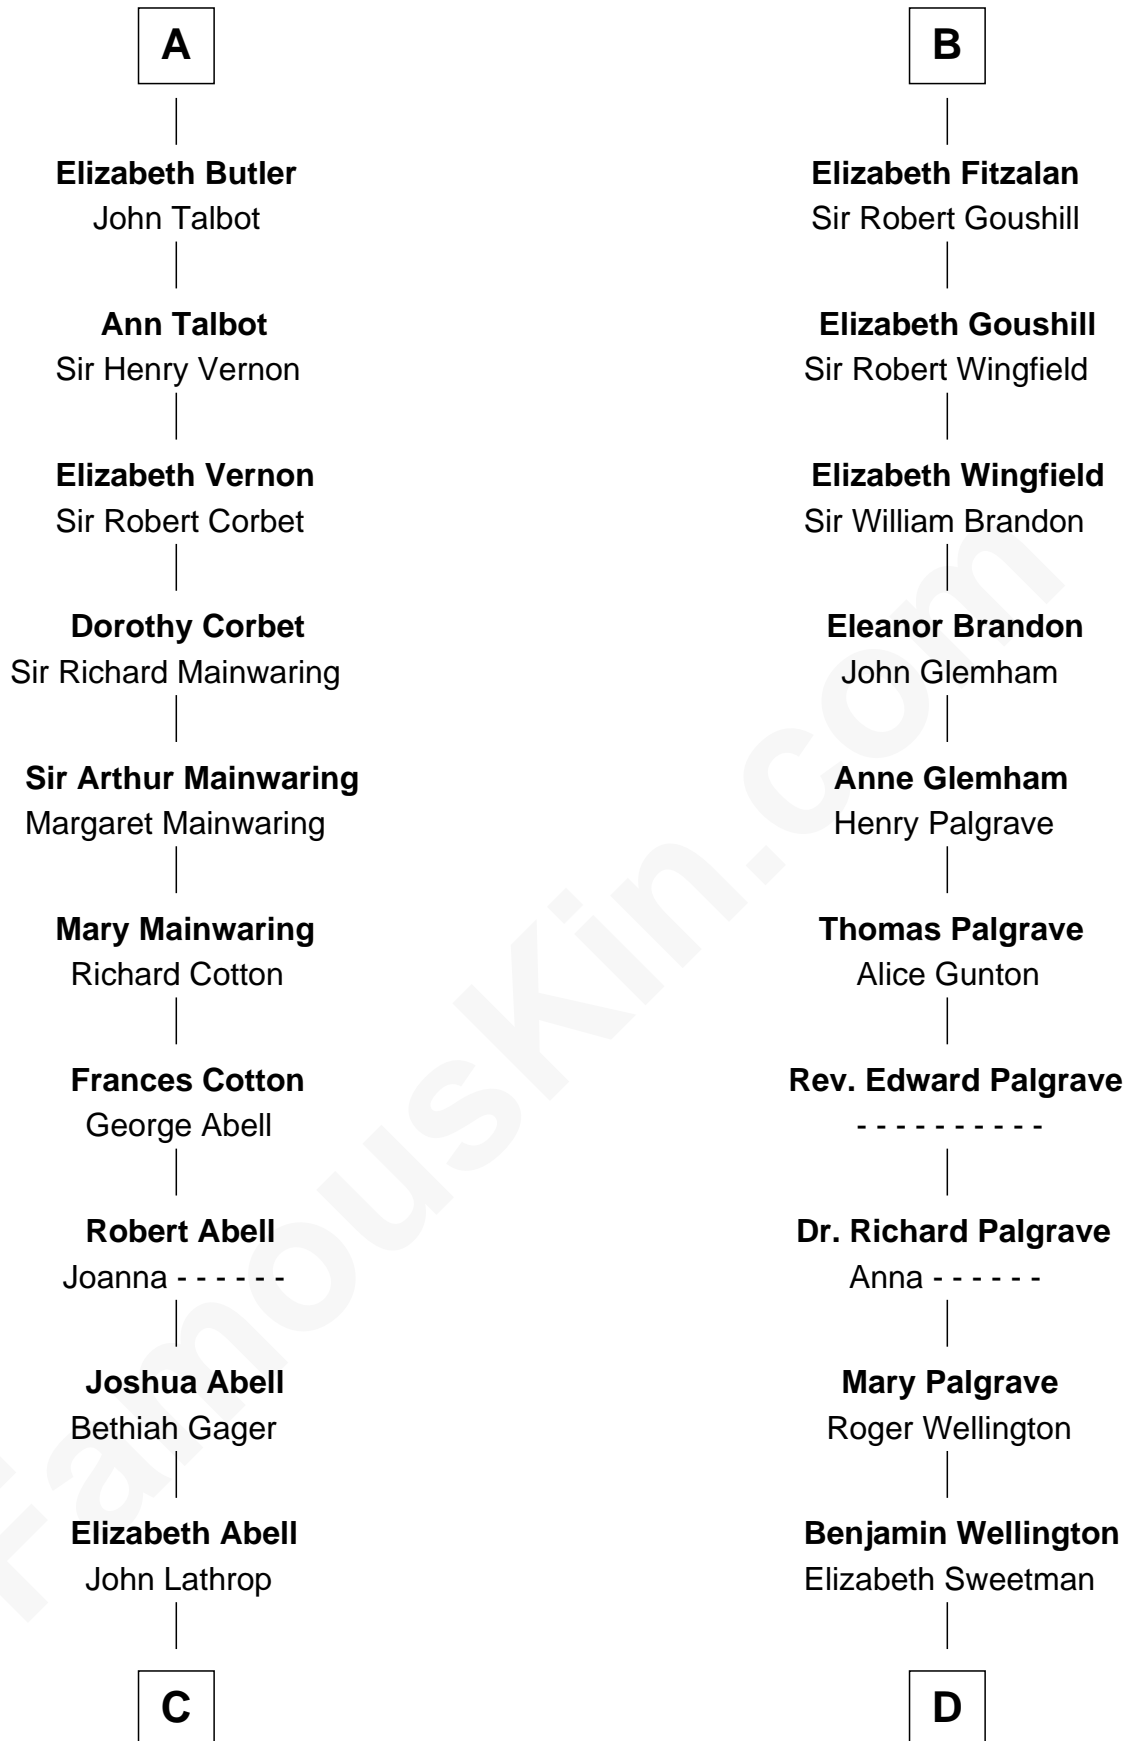

# FamousKin.com Relationship Chart of

**C. W. Post**

*Founder of Post Cereals*

20th cousin 1 time removed of

**Shubael D. Childs**

*Founder of S.D. Childs & Company*

**C**

**Azel Lathrop**  
Elizabeth Hyde

**Erastus Lathrop**  
Sarah Bailey

**Caroline Cushman Lathrop**  
Charles Rollin Post

**C. W. Post**  
*Founder of Post Cereals*

**D**

**Elizabeth Wellington**  
John Fay

**Benjamin Fay**  
Martha Miles

**Benjamin Fay**  
Beulah Stow