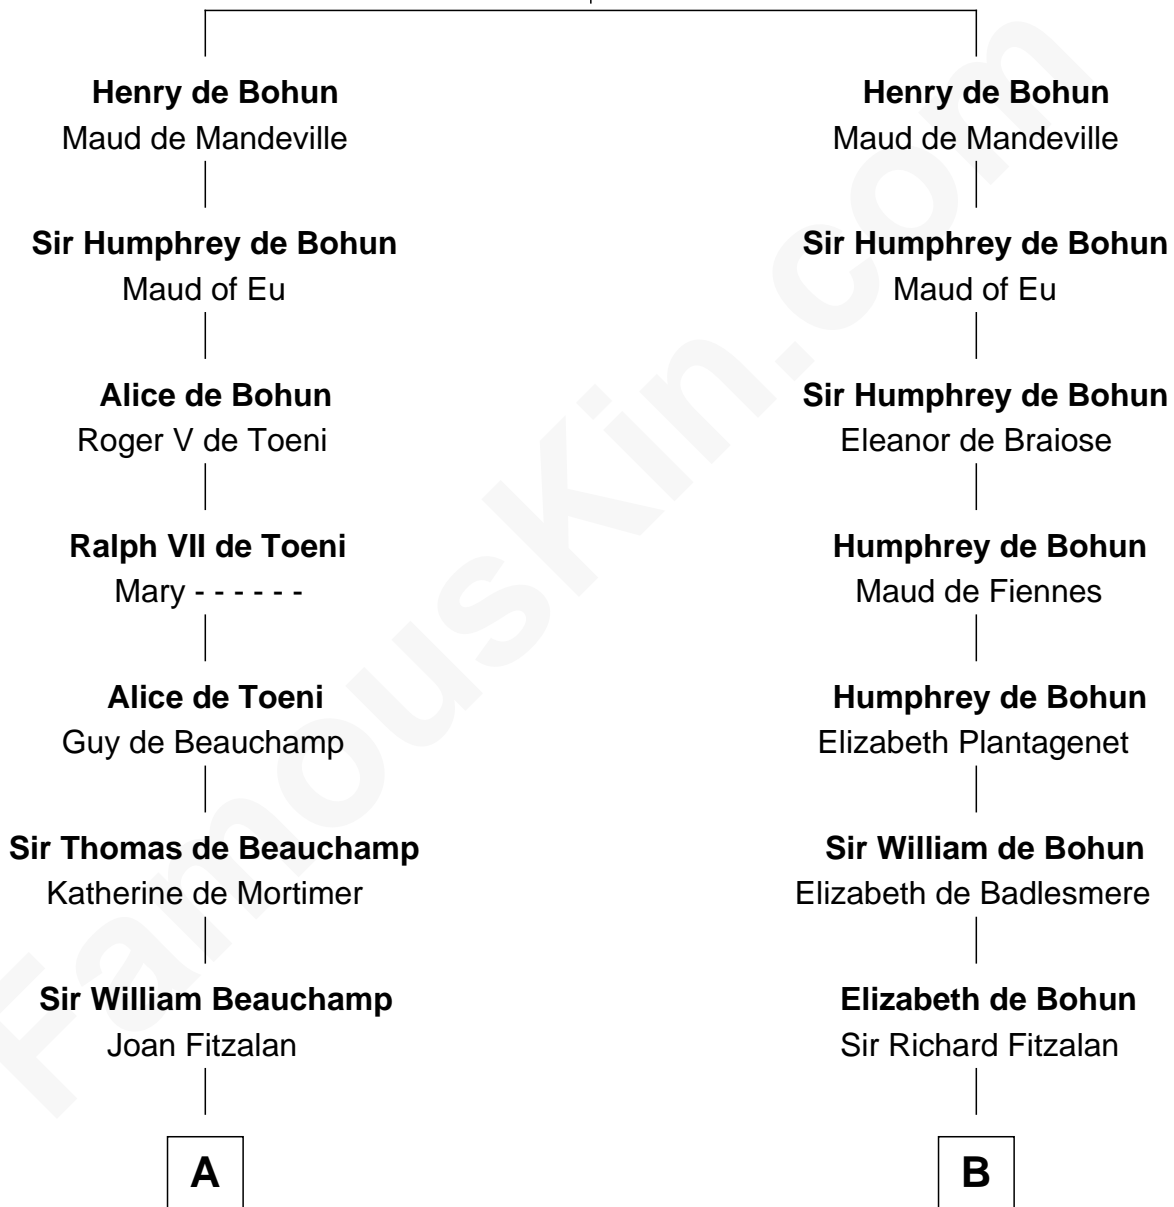

FamousKin.com Relationship Chart of

C. W. Post

Founder of Post Cereals

21st cousin of

Shubael D. Childs

Founder of S.D. Childs & Company

Humphrey IV de Bohun

Margaret of Scotland

C

Elizabeth Abell

John Lathrop

Azel Lathrop

Elizabeth Hyde

Erastus Lathrop

Sarah Bailey

Caroline Cushman Lathrop