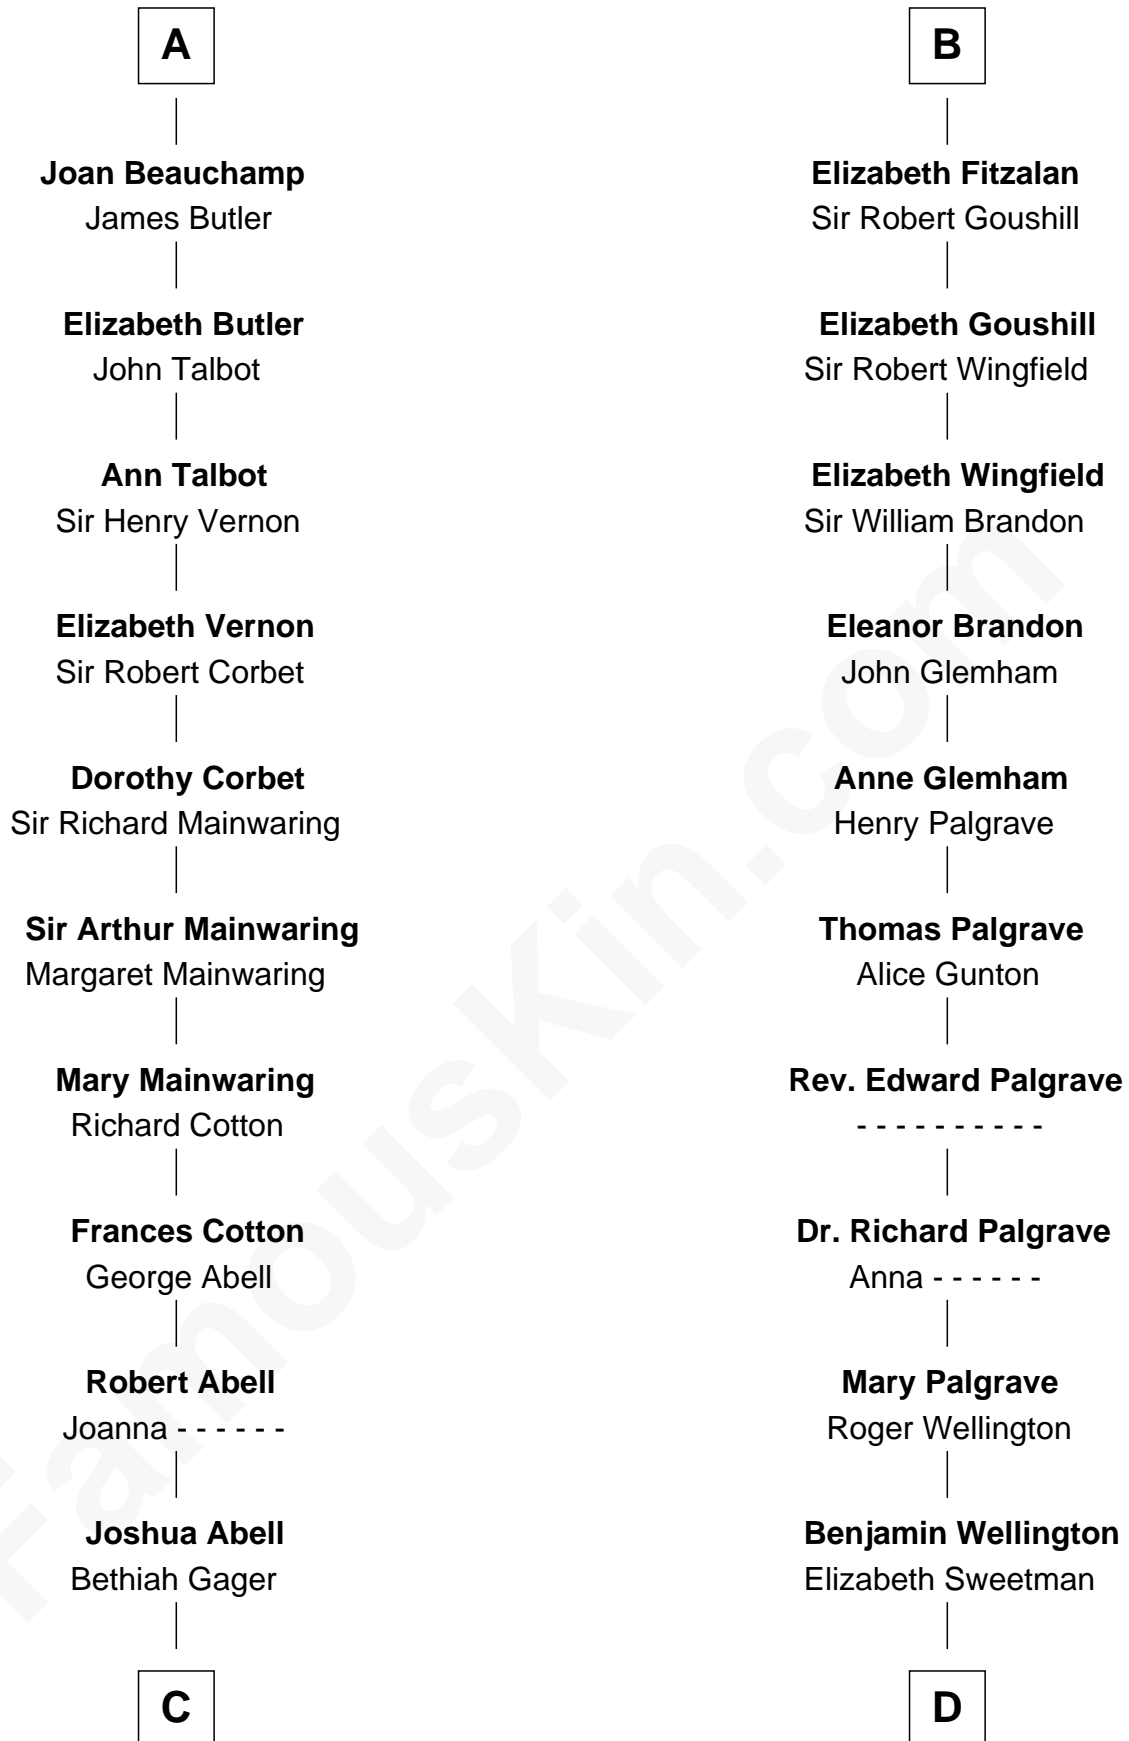

FamousKin.com Relationship Chart of

C. W. Post

Founder of Post Cereals

21st cousin of

Shubael D. Childs

Founder of S.D. Childs & Company

Humphrey IV de Bohun

Margaret of Scotland

C

Elizabeth Abell

John Lathrop

Azel Lathrop

Elizabeth Hyde

Erastus Lathrop

Sarah Bailey

Caroline Cushman Lathrop