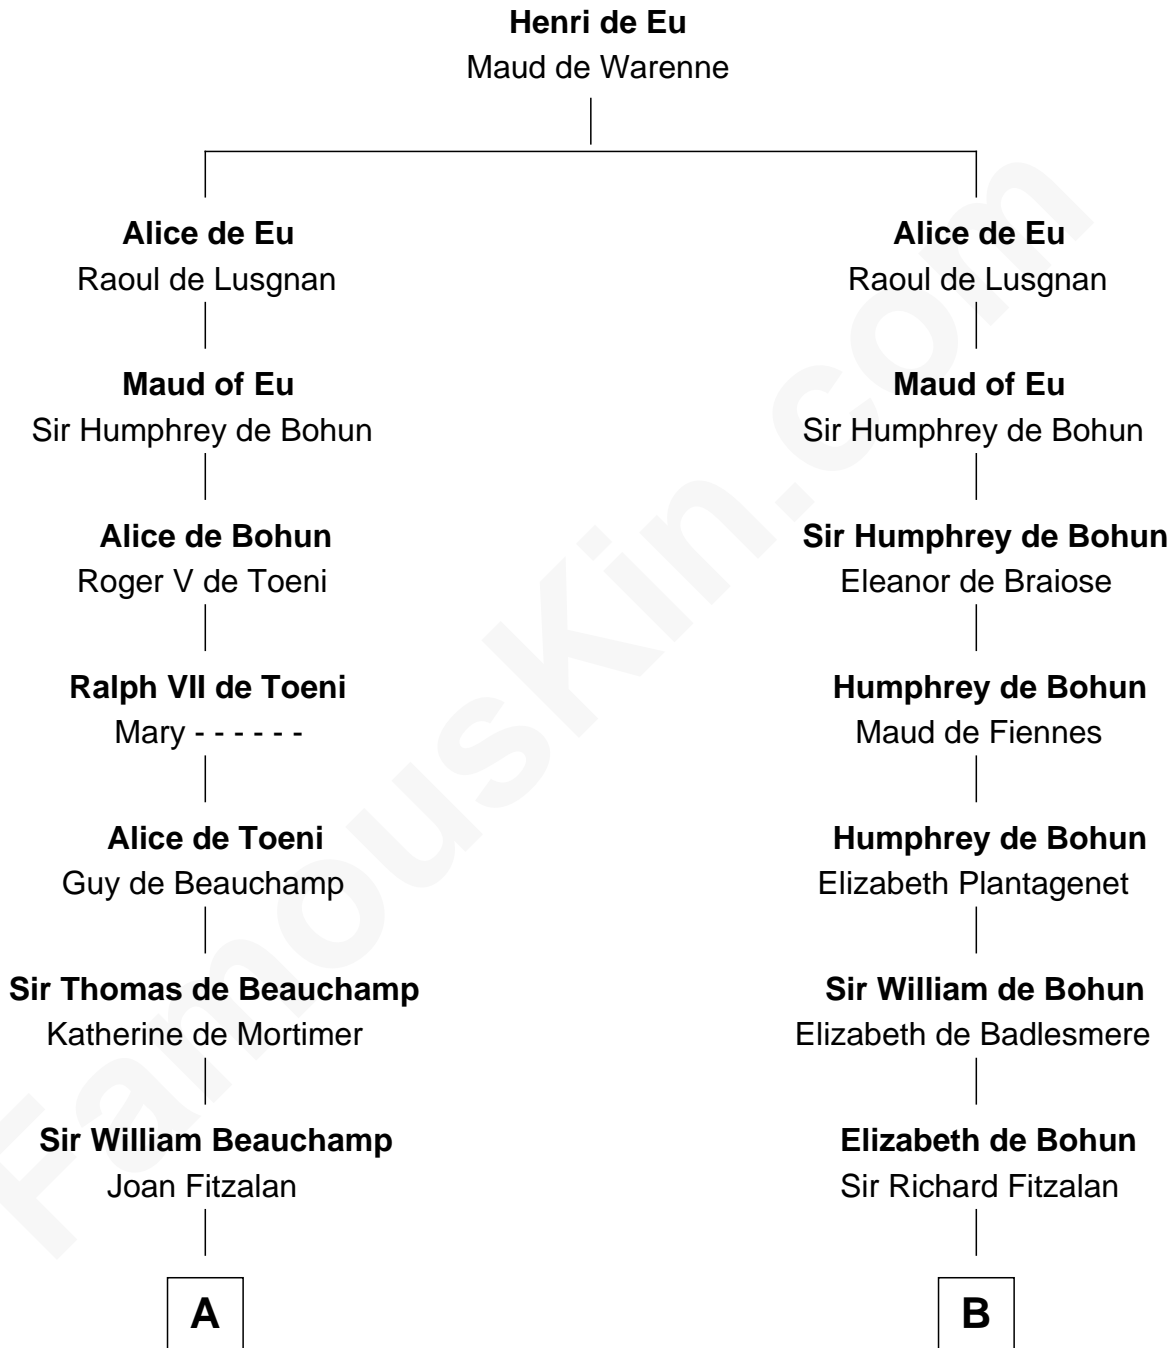

FamousKin.com Relationship Chart of

C. W. Post

Founder of Post Cereals

21st cousin of

Shubael D. Childs

Founder of S.D. Childs & Company

C

Elizabeth Abell

John Lathrop

Azel Lathrop

Elizabeth Hyde

Erastus Lathrop

Sarah Bailey

Caroline Cushman Lathrop

Charles Rollin Post

C. W. Post