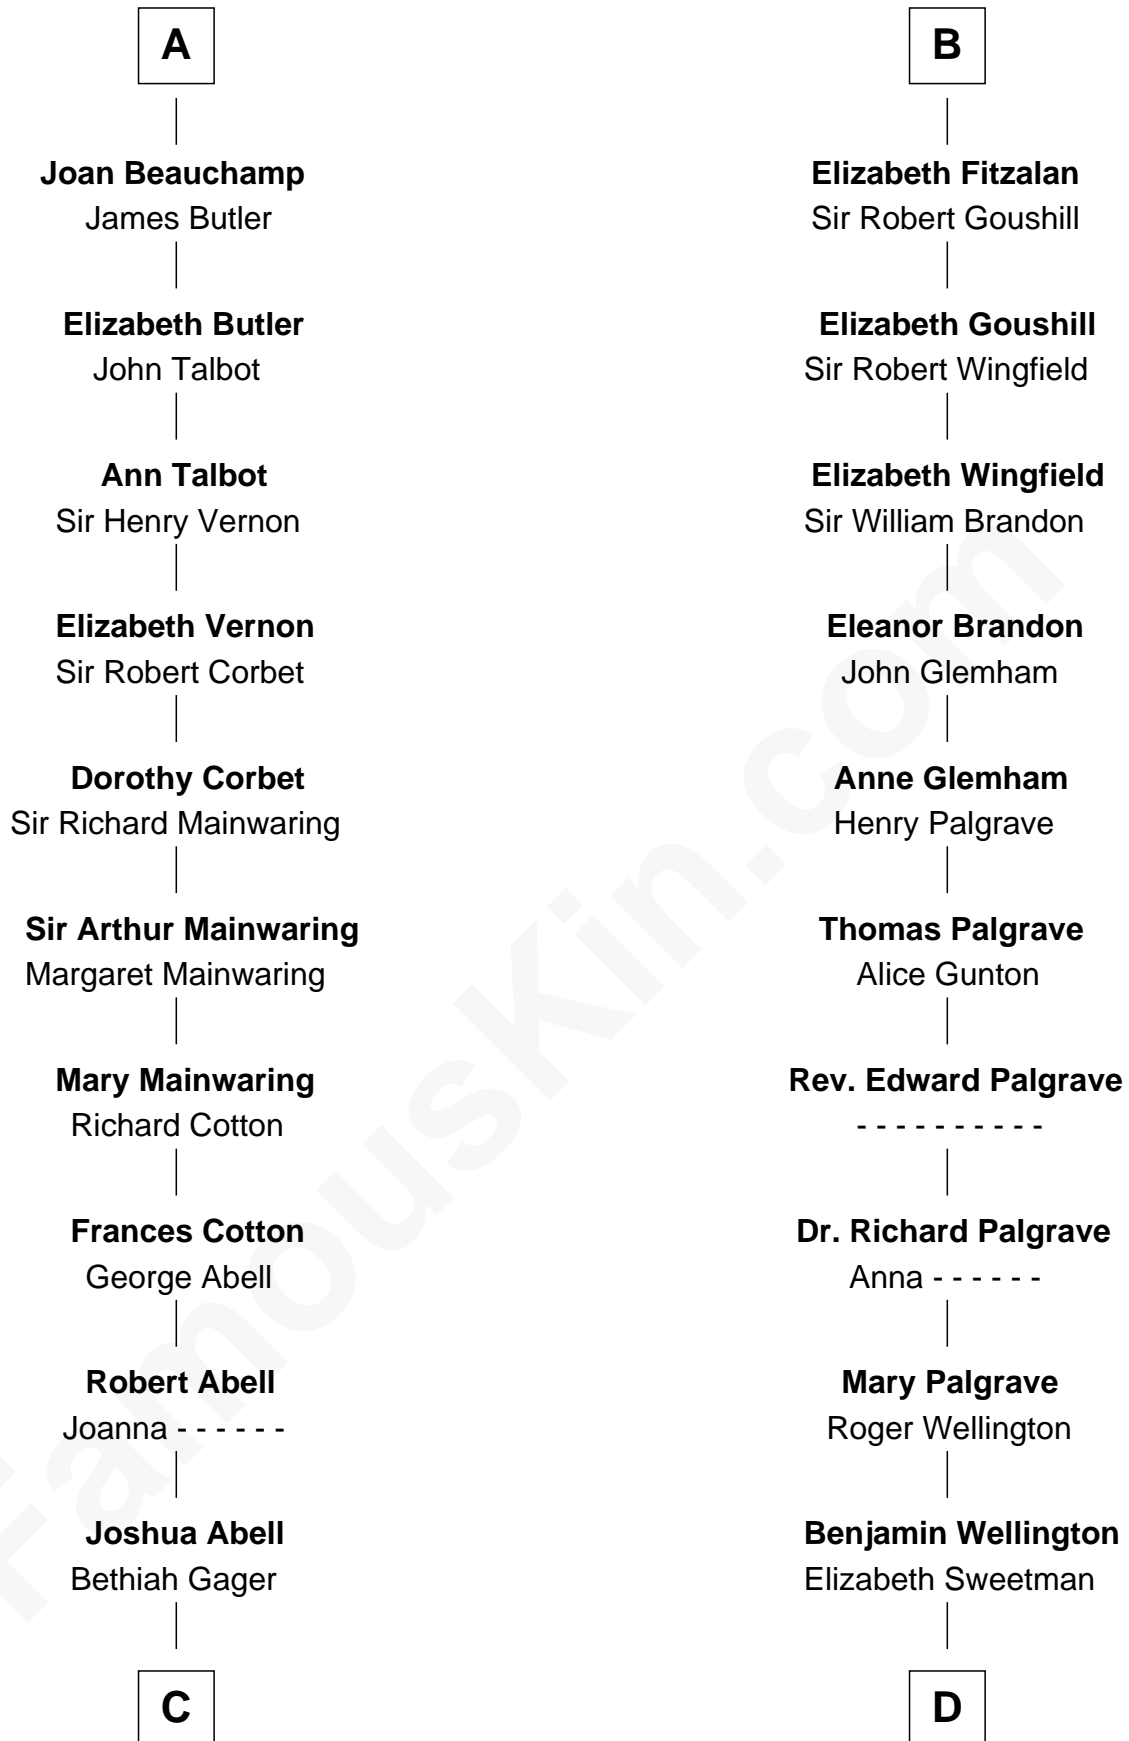

FamousKin.com Relationship Chart of

C. W. Post

Founder of Post Cereals

21st cousin of

Shubael D. Childs

Founder of S.D. Childs & Company

C

Elizabeth Abell

John Lathrop

Azel Lathrop

Elizabeth Hyde

Erastus Lathrop

Sarah Bailey

Caroline Cushman Lathrop

Charles Rollin Post

C. W. Post