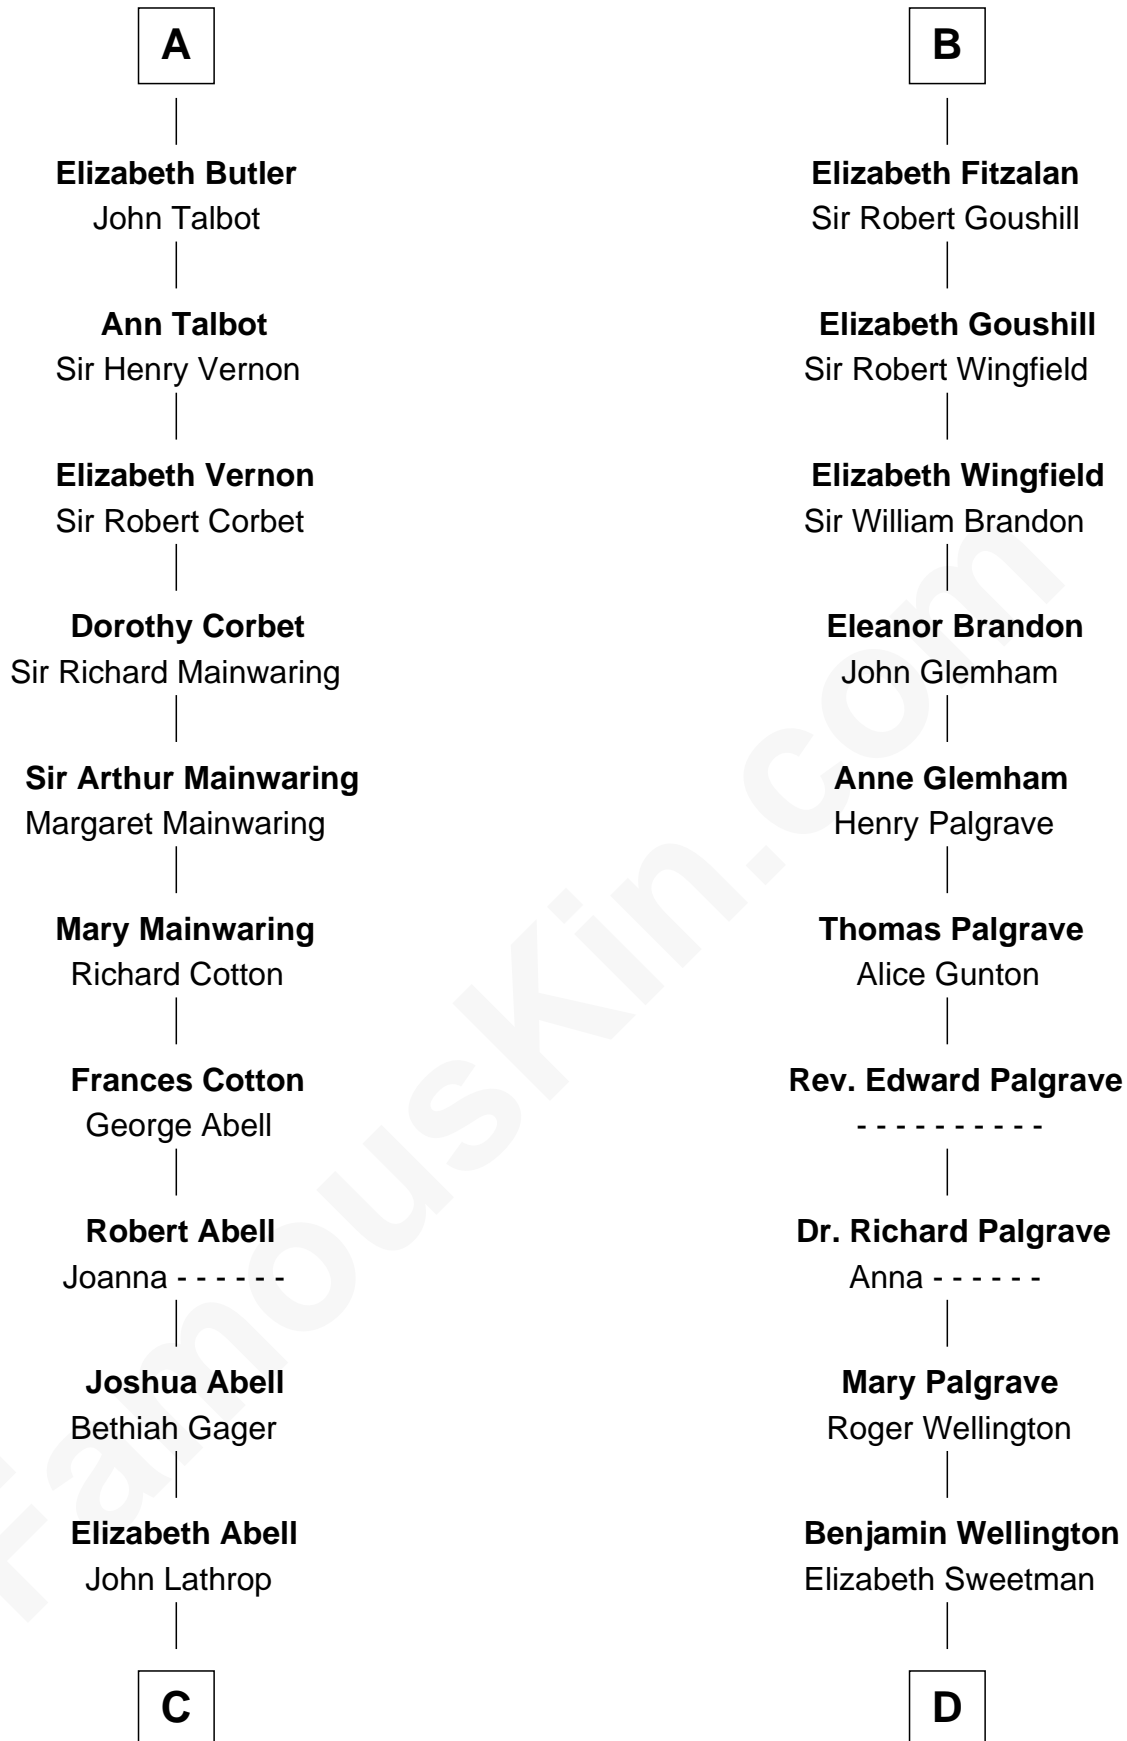

FamousKin.com Relationship Chart of

C. W. Post

Founder of Post Cereals

20th cousin 1 time removed of

Shubael D. Childs

Founder of S.D. Childs & Company

C

Azel Lathrop
Elizabeth Hyde

Erastus Lathrop
Sarah Bailey

Caroline Cushman Lathrop
Charles Rollin Post

C. W. Post
Founder of Post Cereals

D

Elizabeth Wellington
John Fay

Benjamin Fay
Martha Miles

Benjamin Fay
Beulah Stow

Beulah Fay
Josiah Childs