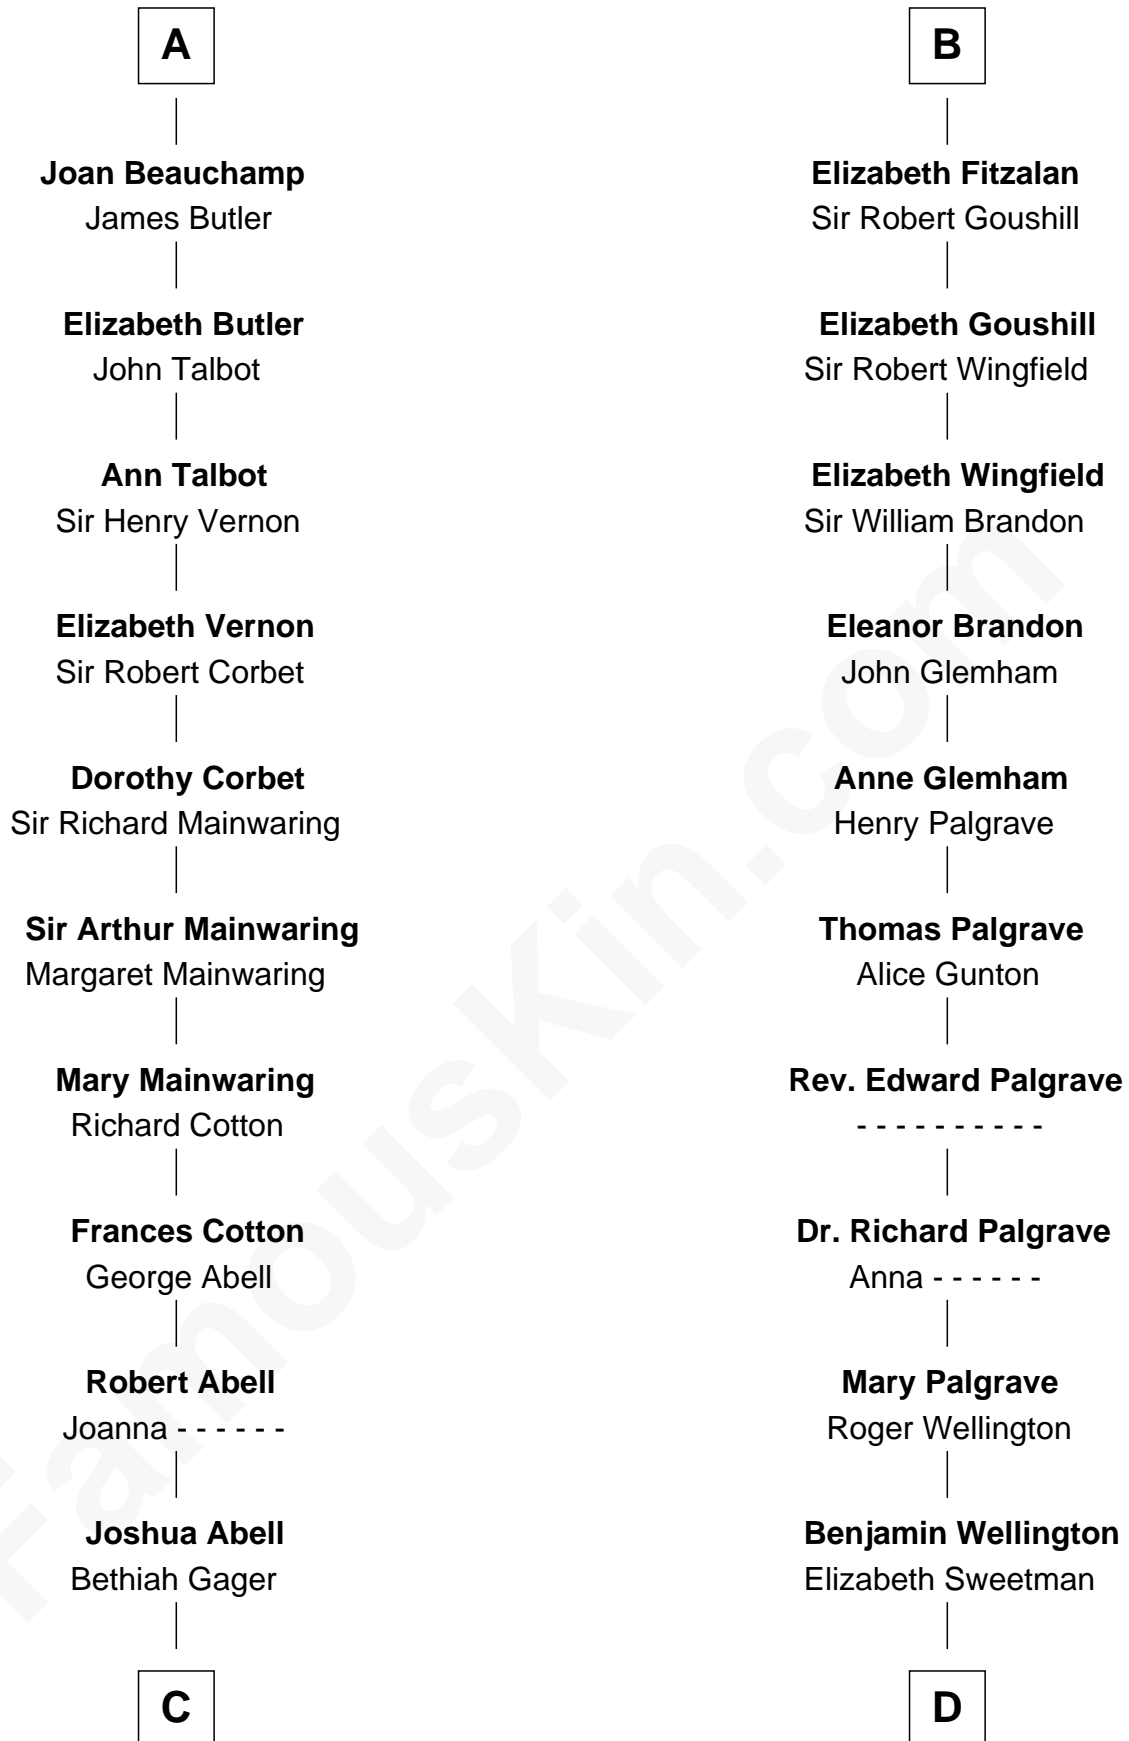

# FamousKin.com Relationship Chart of

**C. W. Post**

*Founder of Post Cereals*

21st cousin of

**Shubael D. Childs**

*Founder of S.D. Childs & Company*

**C**

**Elizabeth Abell**

John Lathrop

**Azel Lathrop**

Elizabeth Hyde

**Erastus Lathrop**

Sarah Bailey

**Caroline Cushman Lathrop**

Charles Rollin Post

**C. W. Post**