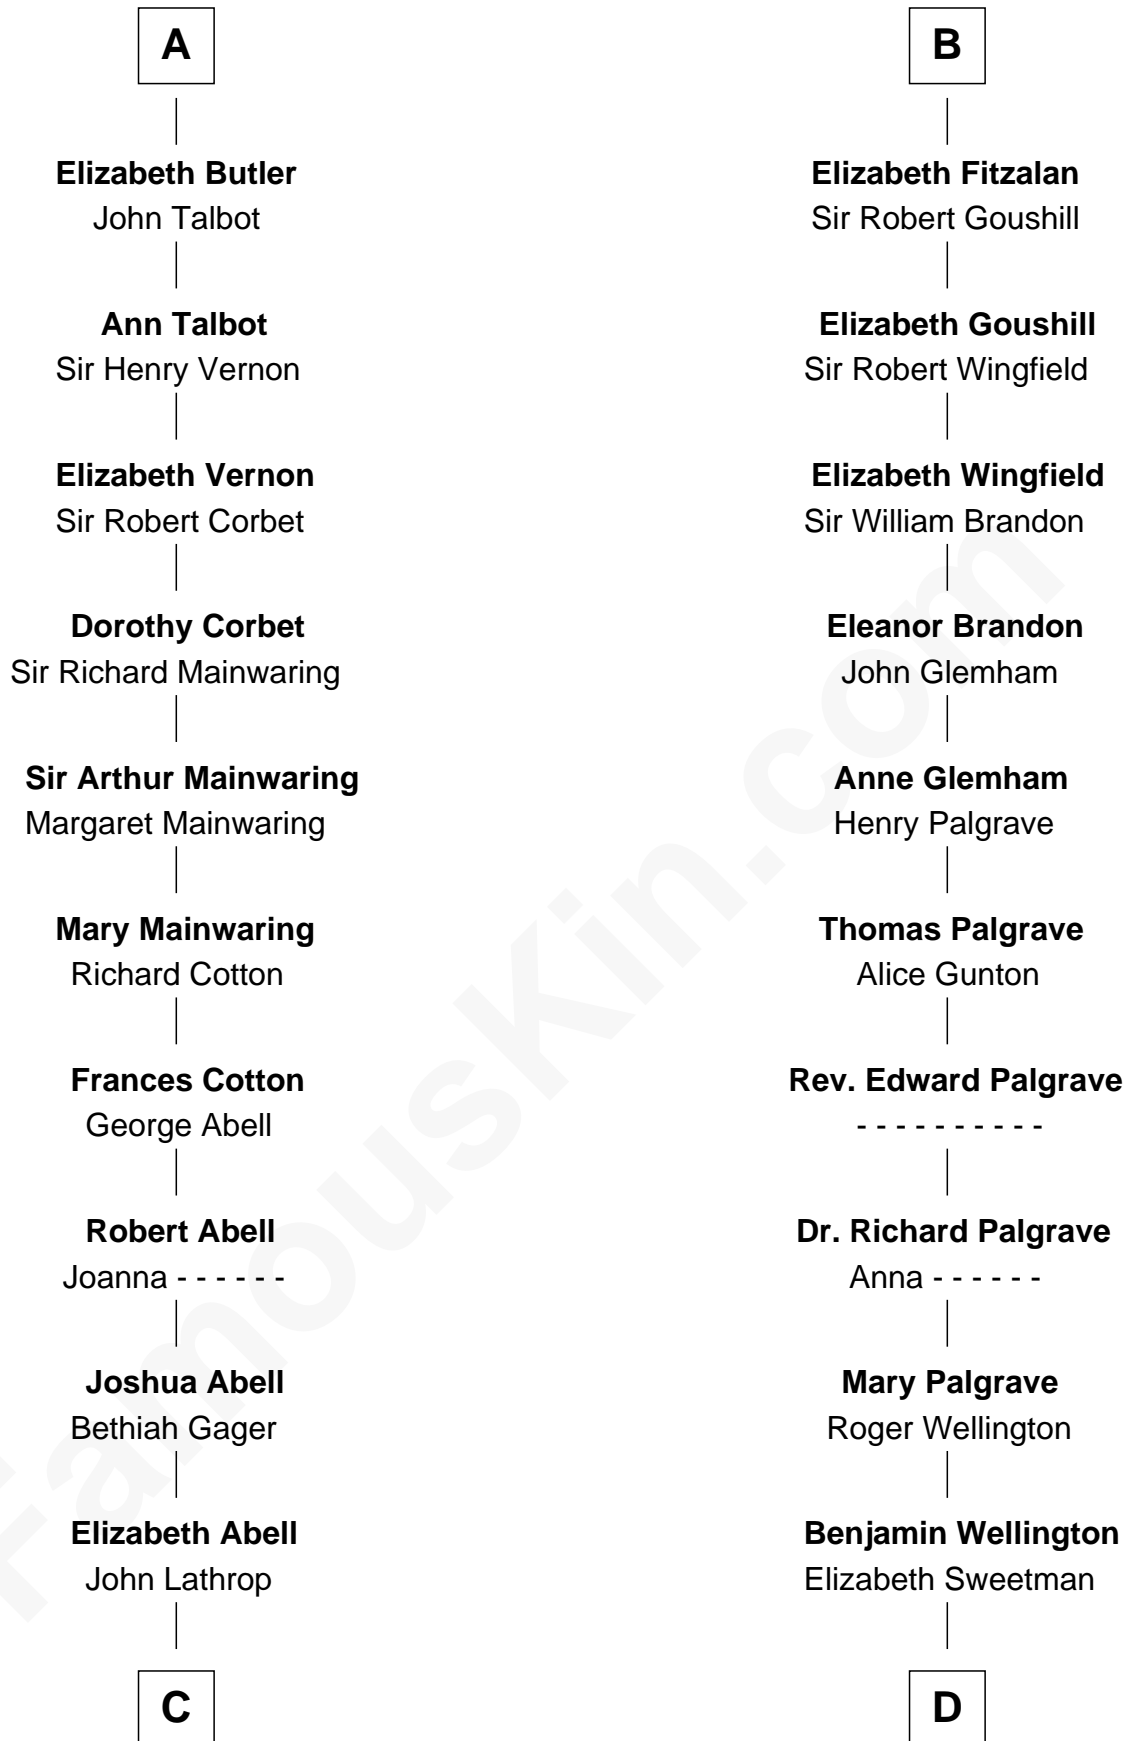

# FamousKin.com Relationship Chart of

**C. W. Post**

*Founder of Post Cereals*

20th cousin 1 time removed of

**Shubael D. Childs**

*Founder of S.D. Childs & Company*

**Waleran de Newburgh**

Alice de Harcourt

**C**

**Azel Lathrop**  
Elizabeth Hyde

**Erastus Lathrop**  
Sarah Bailey

**Caroline Cushman Lathrop**  
Charles Rollin Post

**C. W. Post**  
*Founder of Post Cereals*

**D**

**Elizabeth Wellington**  
John Fay