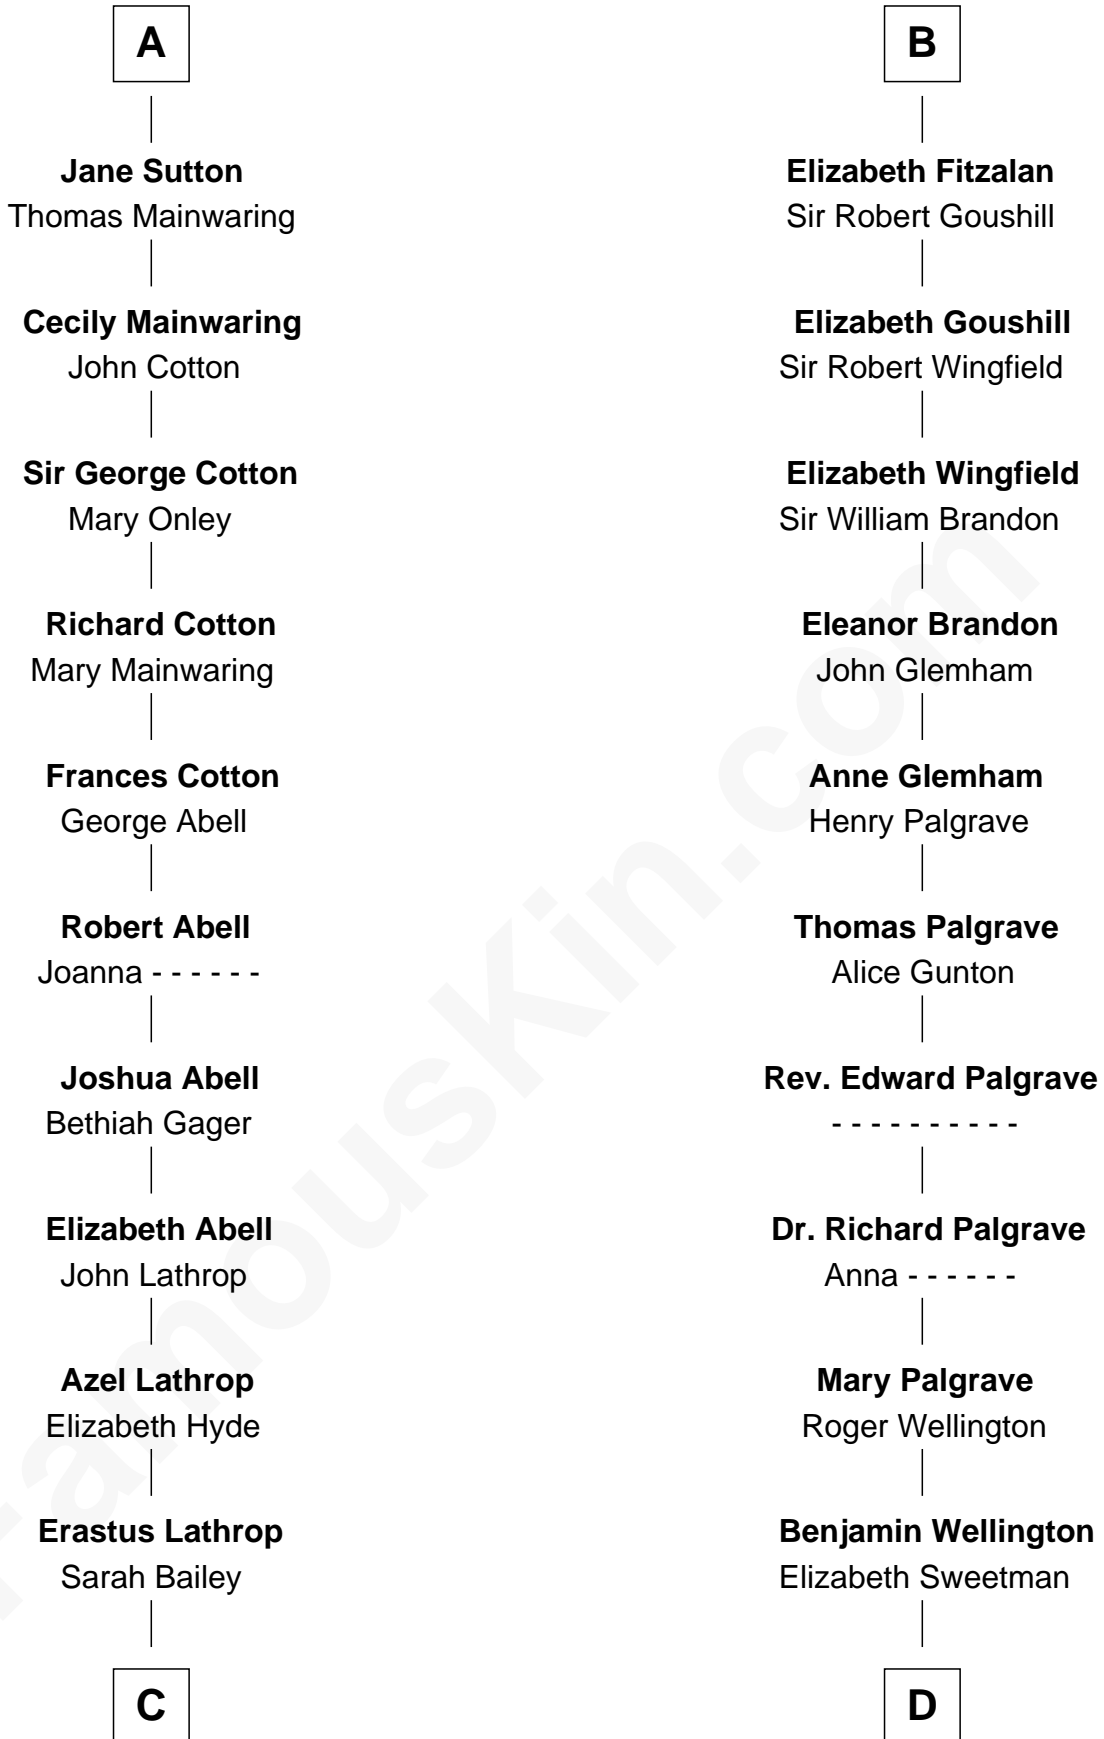

FamousKin.com Relationship Chart of

C. W. Post

Founder of Post Cereals

18th cousin 3 times removed of

Shubael D. Childs

Founder of S.D. Childs & Company

Hugh de Kevelioc
Bertrade de Montfort

Agnes of Chester
Sir William de Ferrers

Sir William de Ferrers
Margaret de Quincy

Joan de Ferrers
Sir Thomas de Berkeley

Sir Maurice de Berkeley
Eve la Zouche

Thomas de Berkeley
Katherine de Clyvedon

Sir John Berkeley
Elizabeth Betteshorne

Elizabeth Berkeley
Sir John Sutton

A

Hawise of Chester
Sir Robert II de Quincy

Margaret de Quincy
John de Lacy

Maud de Lacy
Sir Richard de Clare

Thomas de Clare
Juliana FitzMaurice

Margaret de Clare
Bartholomew de Badlesmere

Elizabeth de Badlesmere
Sir William de Bohun

Elizabeth de Bohun
Sir Richard Fitzalan

B

C

Caroline Cushman Lathrop

Charles Rollin Post

C. W. Post

Founder of Post Cereals

D