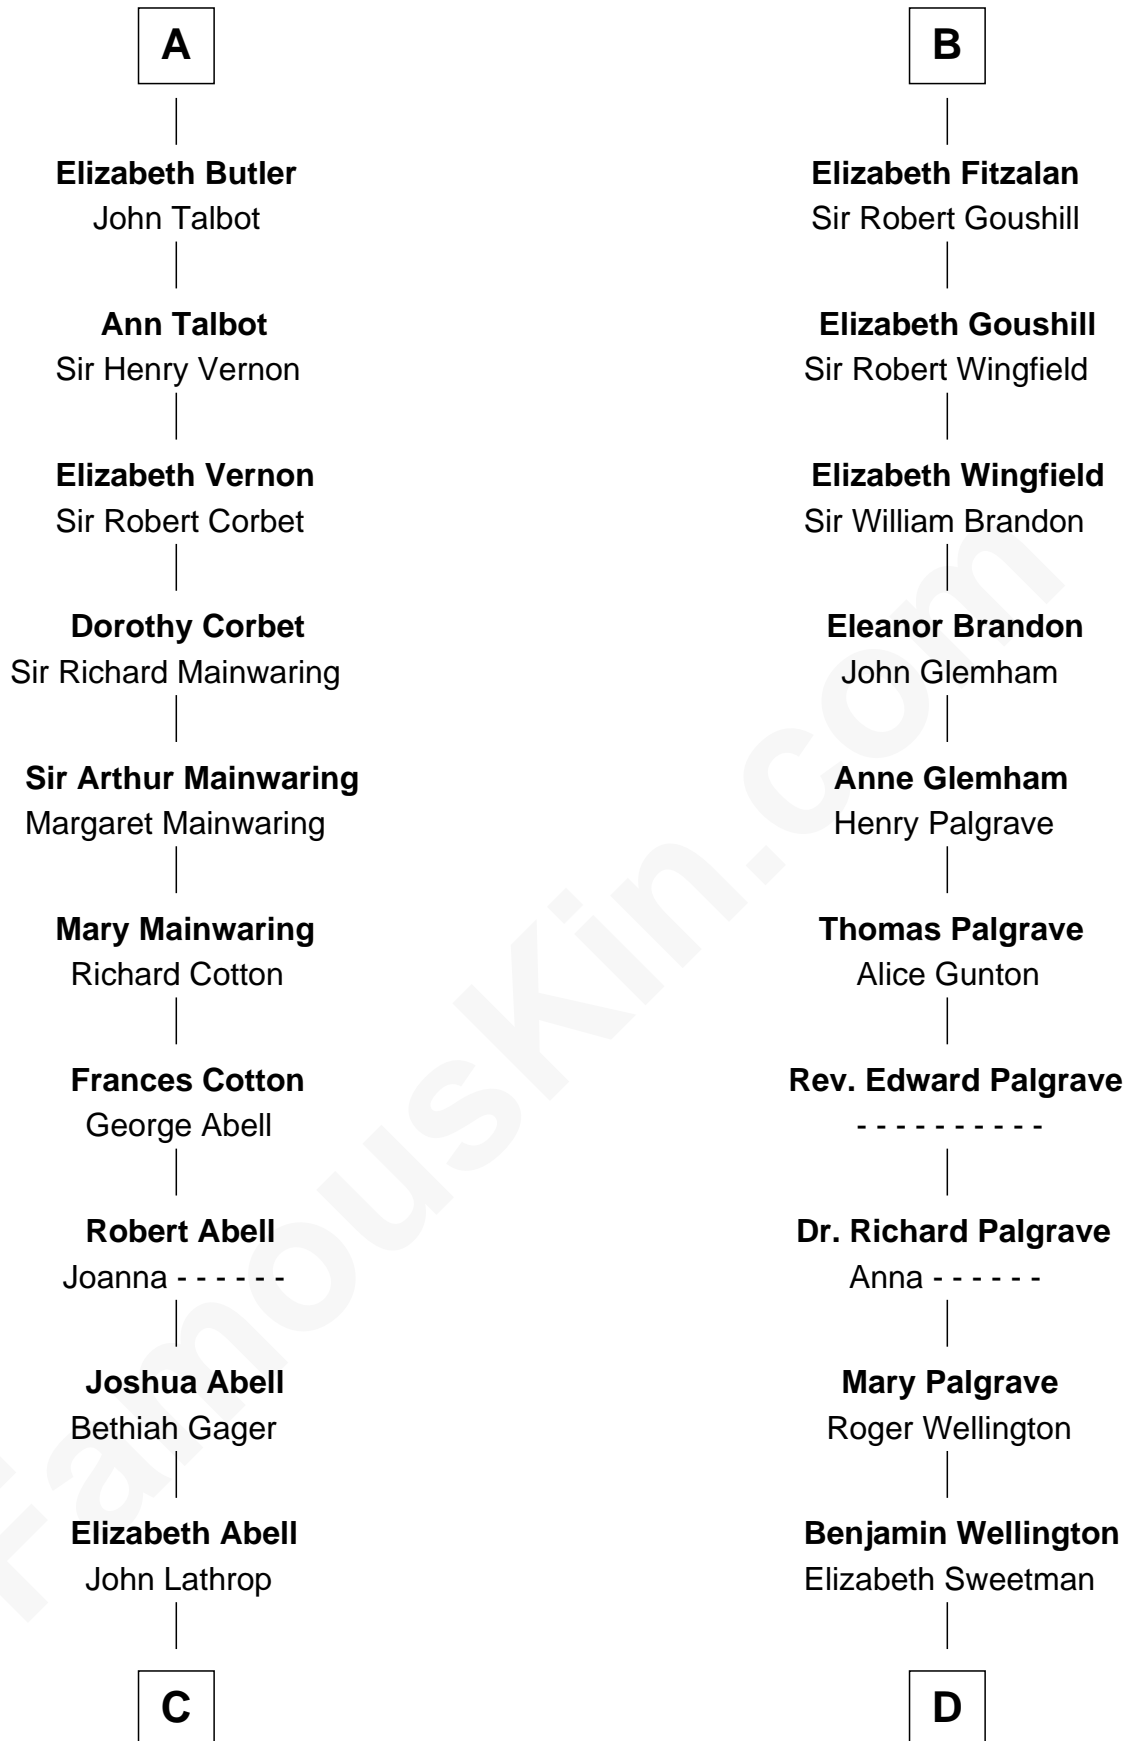

FamousKin.com Relationship Chart of

C. W. Post

Founder of Post Cereals

20th cousin 1 time removed of

Shubael D. Childs

Founder of S.D. Childs & Company

C

Azel Lathrop
Elizabeth Hyde

Erastus Lathrop
Sarah Bailey

Caroline Cushman Lathrop
Charles Rollin Post

C. W. Post
Founder of Post Cereals

D

Elizabeth Wellington
John Fay

Benjamin Fay
Martha Miles

Benjamin Fay
Beulah Stow

Beulah Fay
Josiah Childs