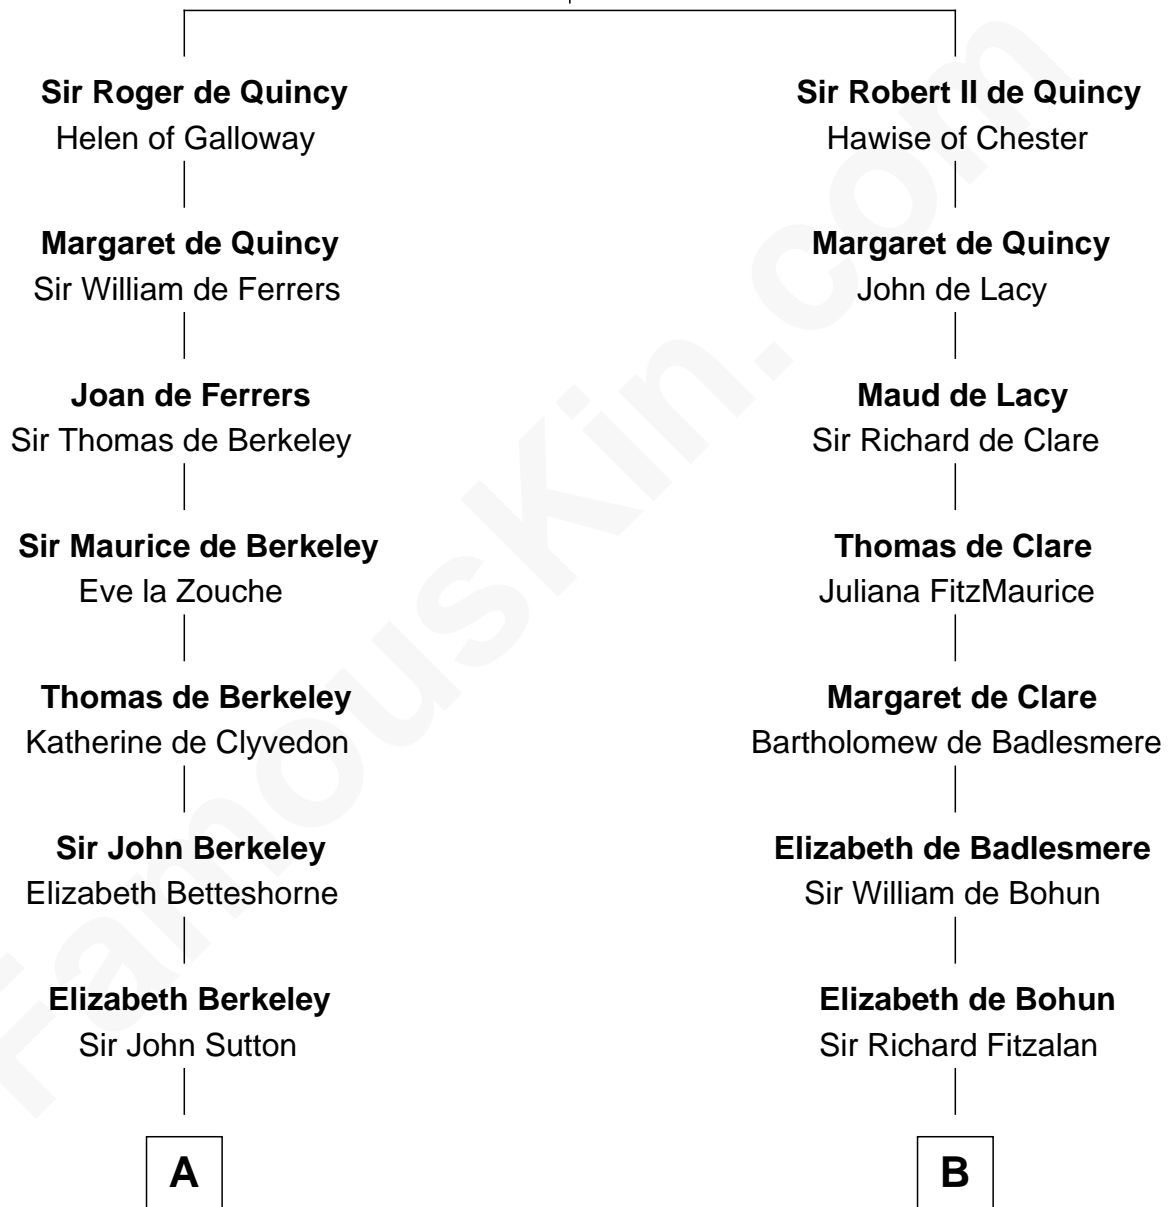

FamousKin.com Relationship Chart of

C. W. Post

Founder of Post Cereals

18th cousin 3 times removed of

Shubael D. Childs

Founder of S.D. Childs & Company

Saher de Quincy
Margaret de Beaumont

C

Caroline Cushman Lathrop

Charles Rollin Post

C. W. Post

Founder of Post Cereals

D

Elizabeth Wellington

John Fay

Benjamin Fay