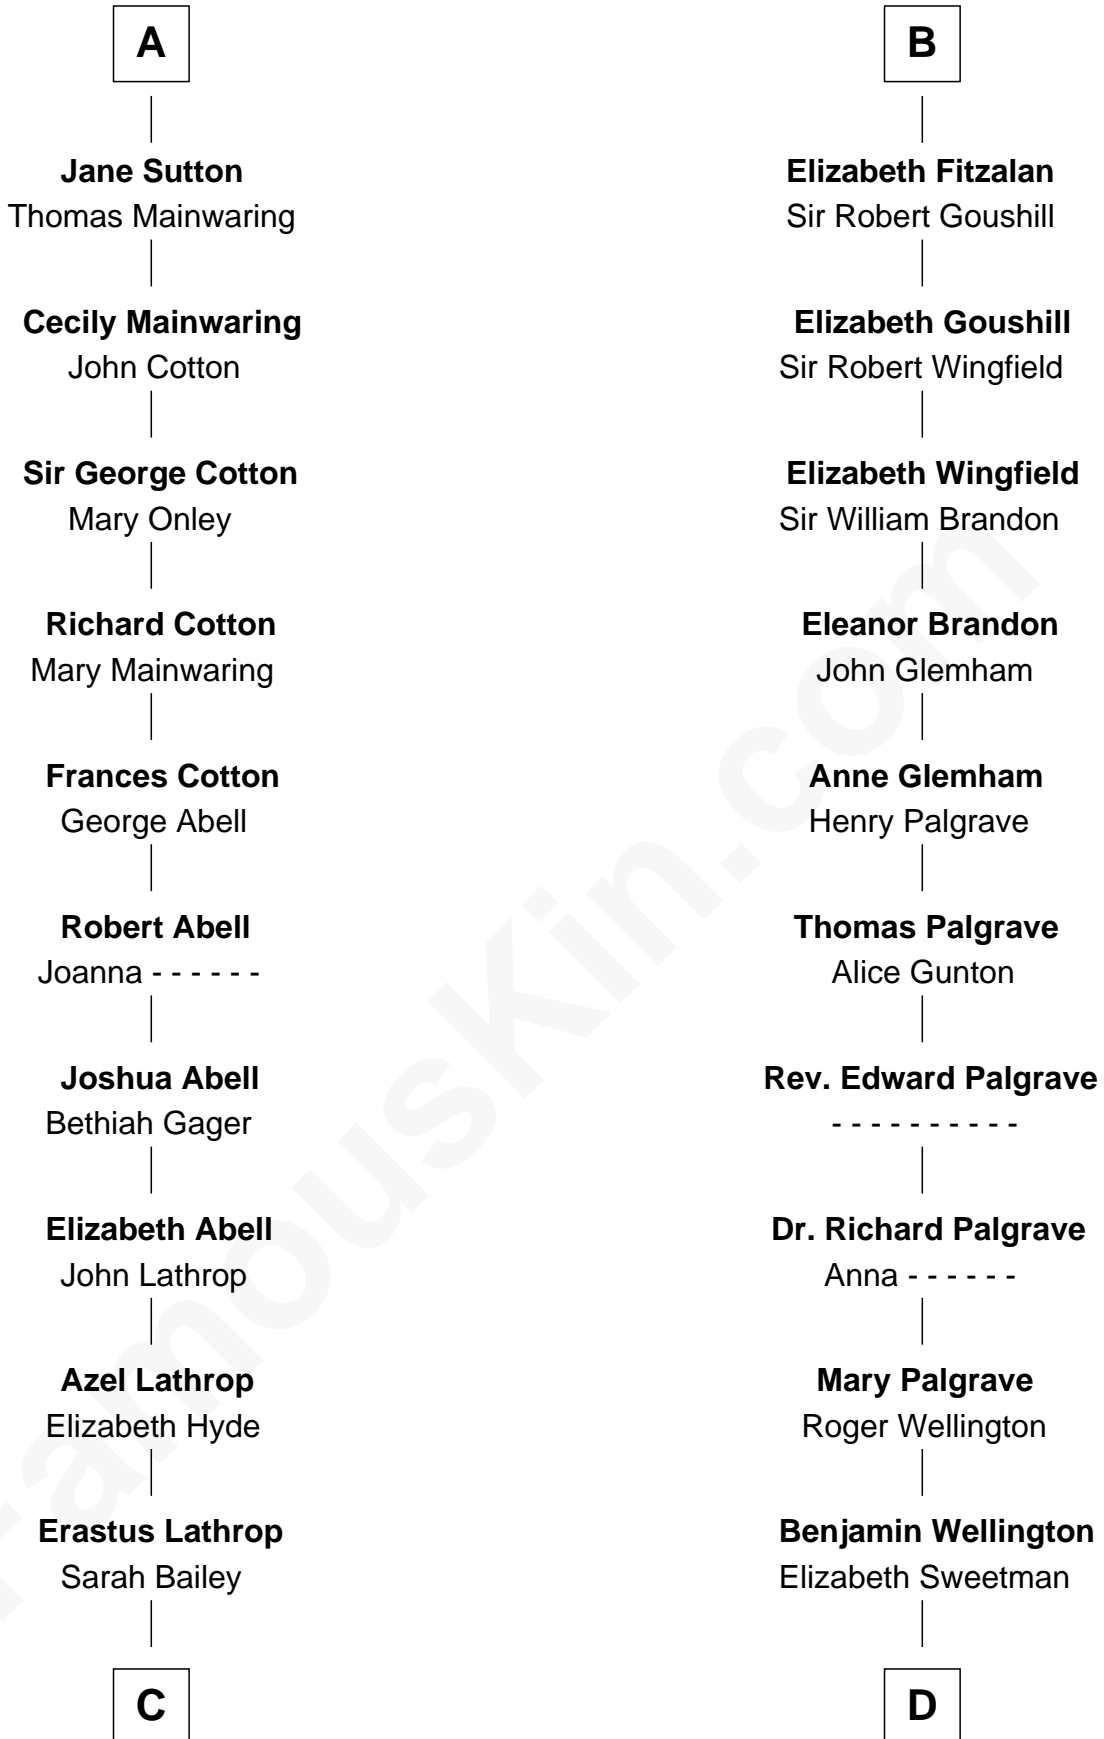

FamousKin.com Relationship Chart of

C. W. Post

Founder of Post Cereals

18th cousin 3 times removed of

Shubael D. Childs

Founder of S.D. Childs & Company

Saher de Quincy
Margaret de Beaumont

C

Caroline Cushman Lathrop

Charles Rollin Post

C. W. Post

Founder of Post Cereals

D

Elizabeth Wellington

John Fay

Benjamin Fay