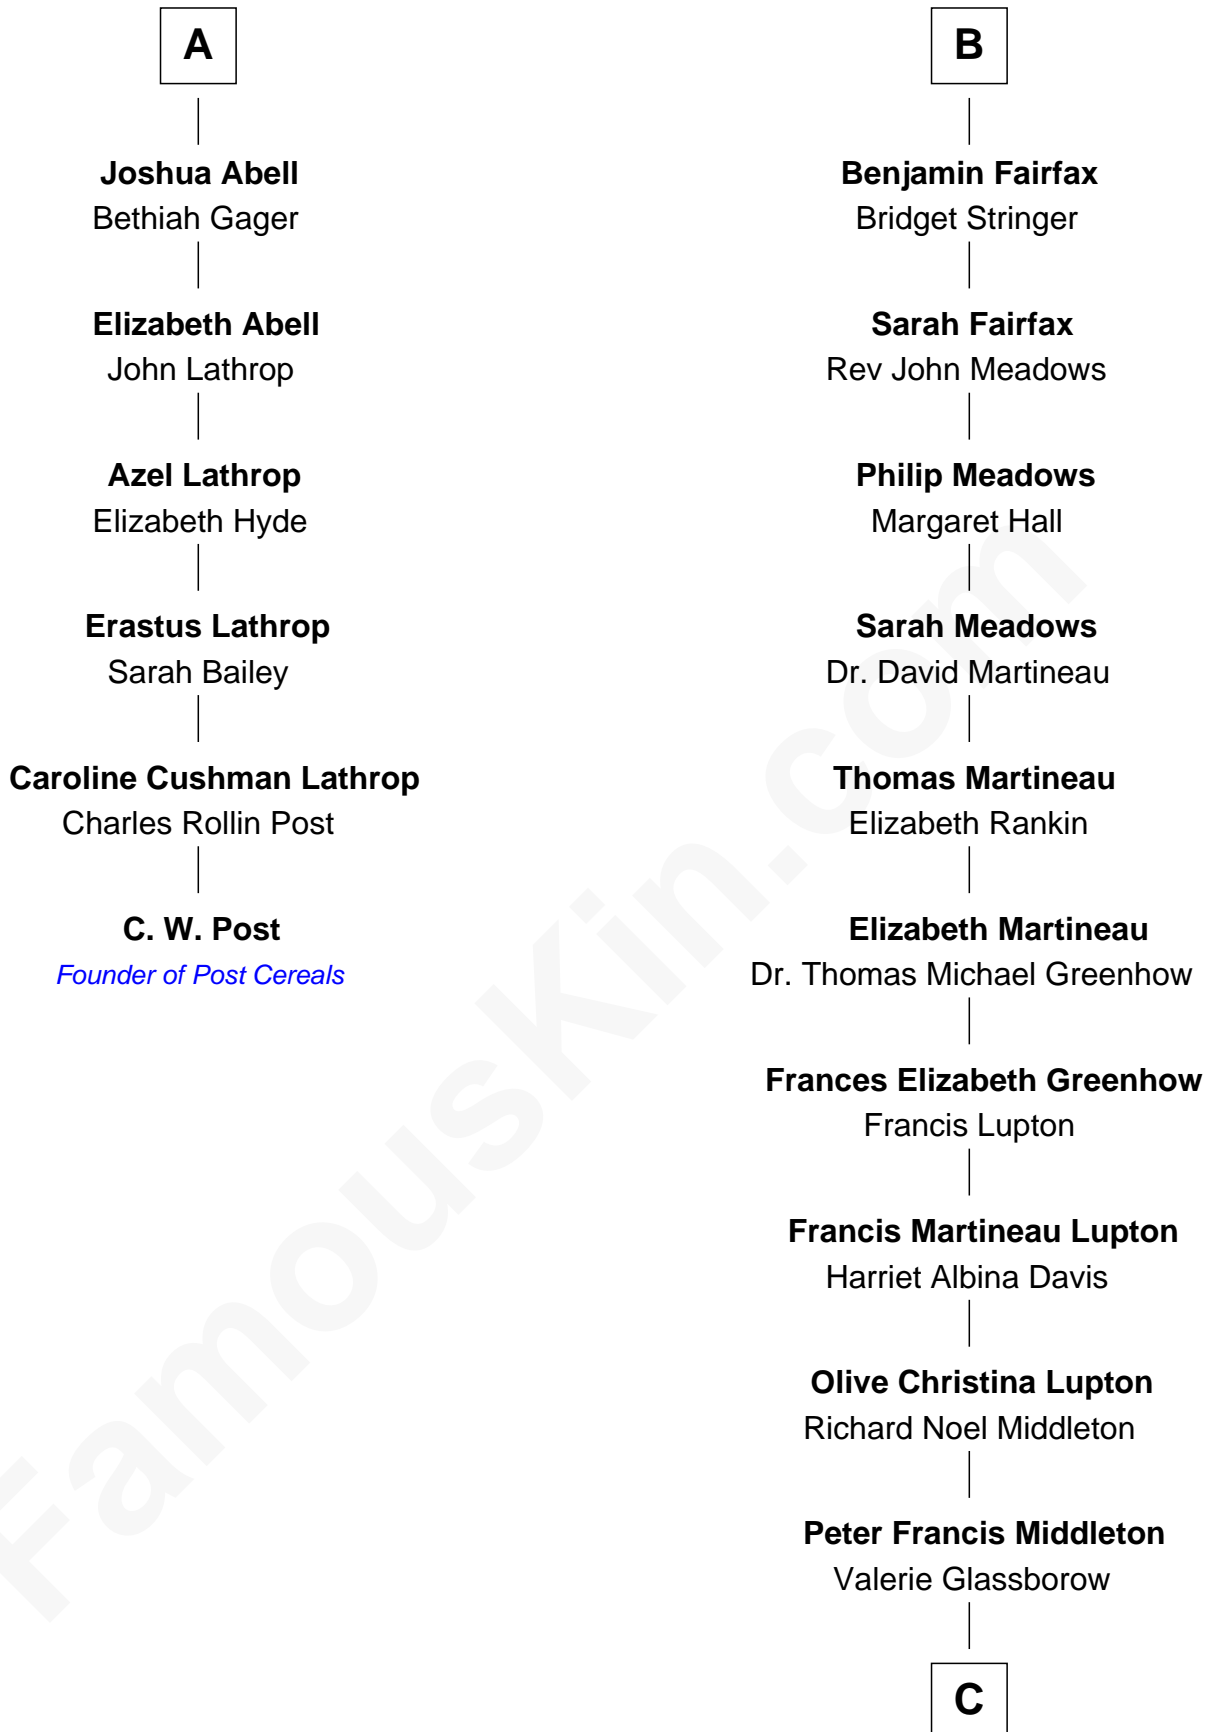

FamousKin.com Relationship Chart of

C. W. Post

Founder of Post Cereals

12th cousin 6 times removed of

Catherine Middleton

Princess of Wales

Sir John Berkeley
Elizabeth Betteshorne

Elizabeth Berkeley
Sir John Sutton

Eleanor Poynings
Sir Henry Percy

Margaret Percy
Sir William Gascoigne

Agnes Gascoigne
Sir Thomas Fairfax

William Fairfax
- - - - -

John Fairfax
Mary Birch

Rev. Benjamin Fairfax
Sarah Galliard

B

Michael Francis Middleton
Carole Elizabeth Goldsmith