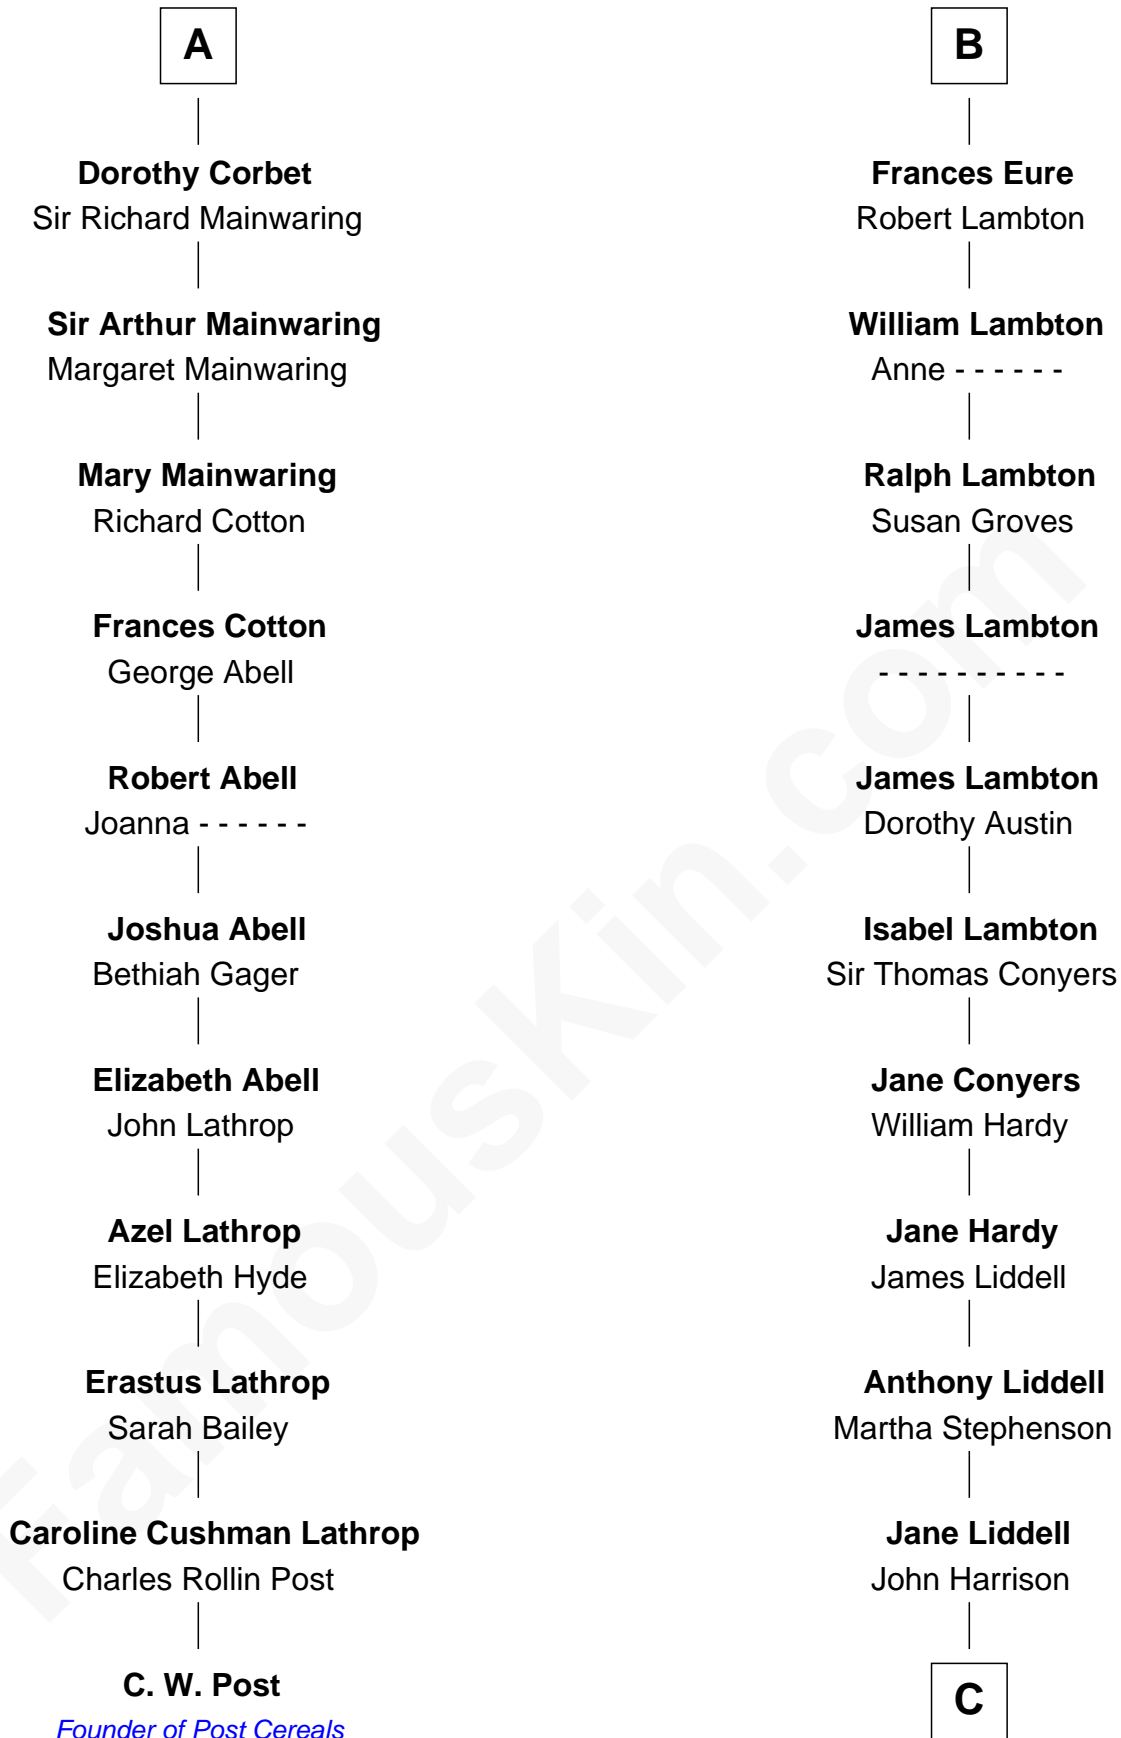

FamousKin.com Relationship Chart of

C. W. Post

Founder of Post Cereals

17th cousin 4 times removed of

Catherine Middleton

Princess of Wales

Edmund Fitzalan

Alice de Warenne