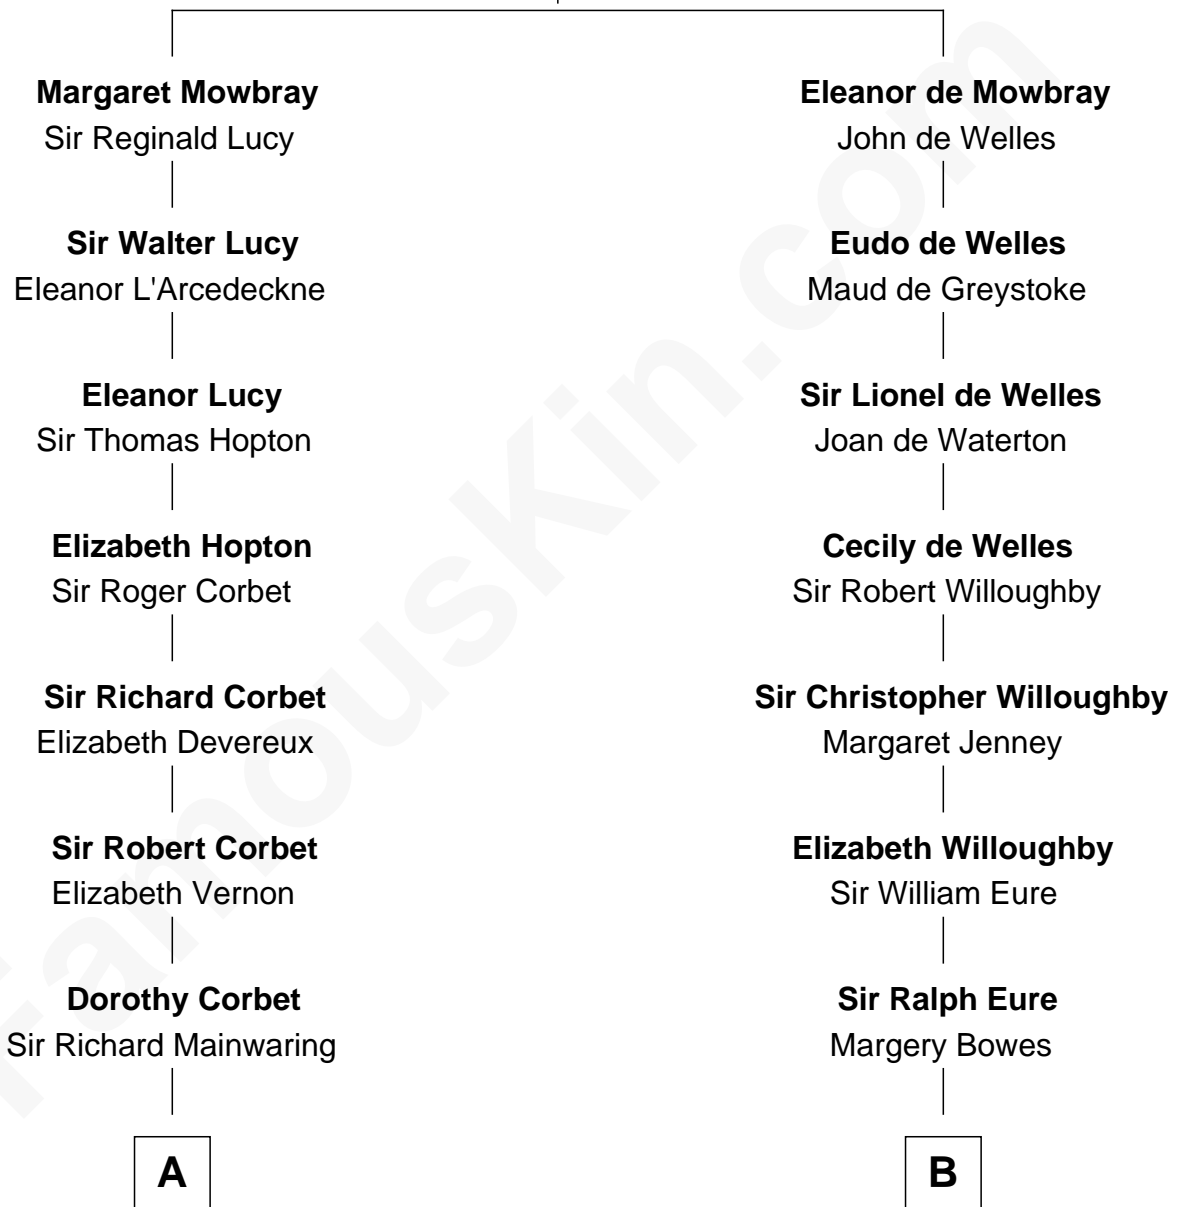

FamousKin.com Relationship Chart of

C. W. Post

Founder of Post Cereals

16th cousin 5 times removed of

Catherine Middleton

Princess of Wales

John de Mowbray
Elizabeth de Segrave

C

John Harrison

Jane Hill

Thomas Harrison

Elizabeth Mary Temple

Dorothy Harrison

Ronald John James Goldsmith

Carole Elizabeth Goldsmith

Michael Francis Middleton