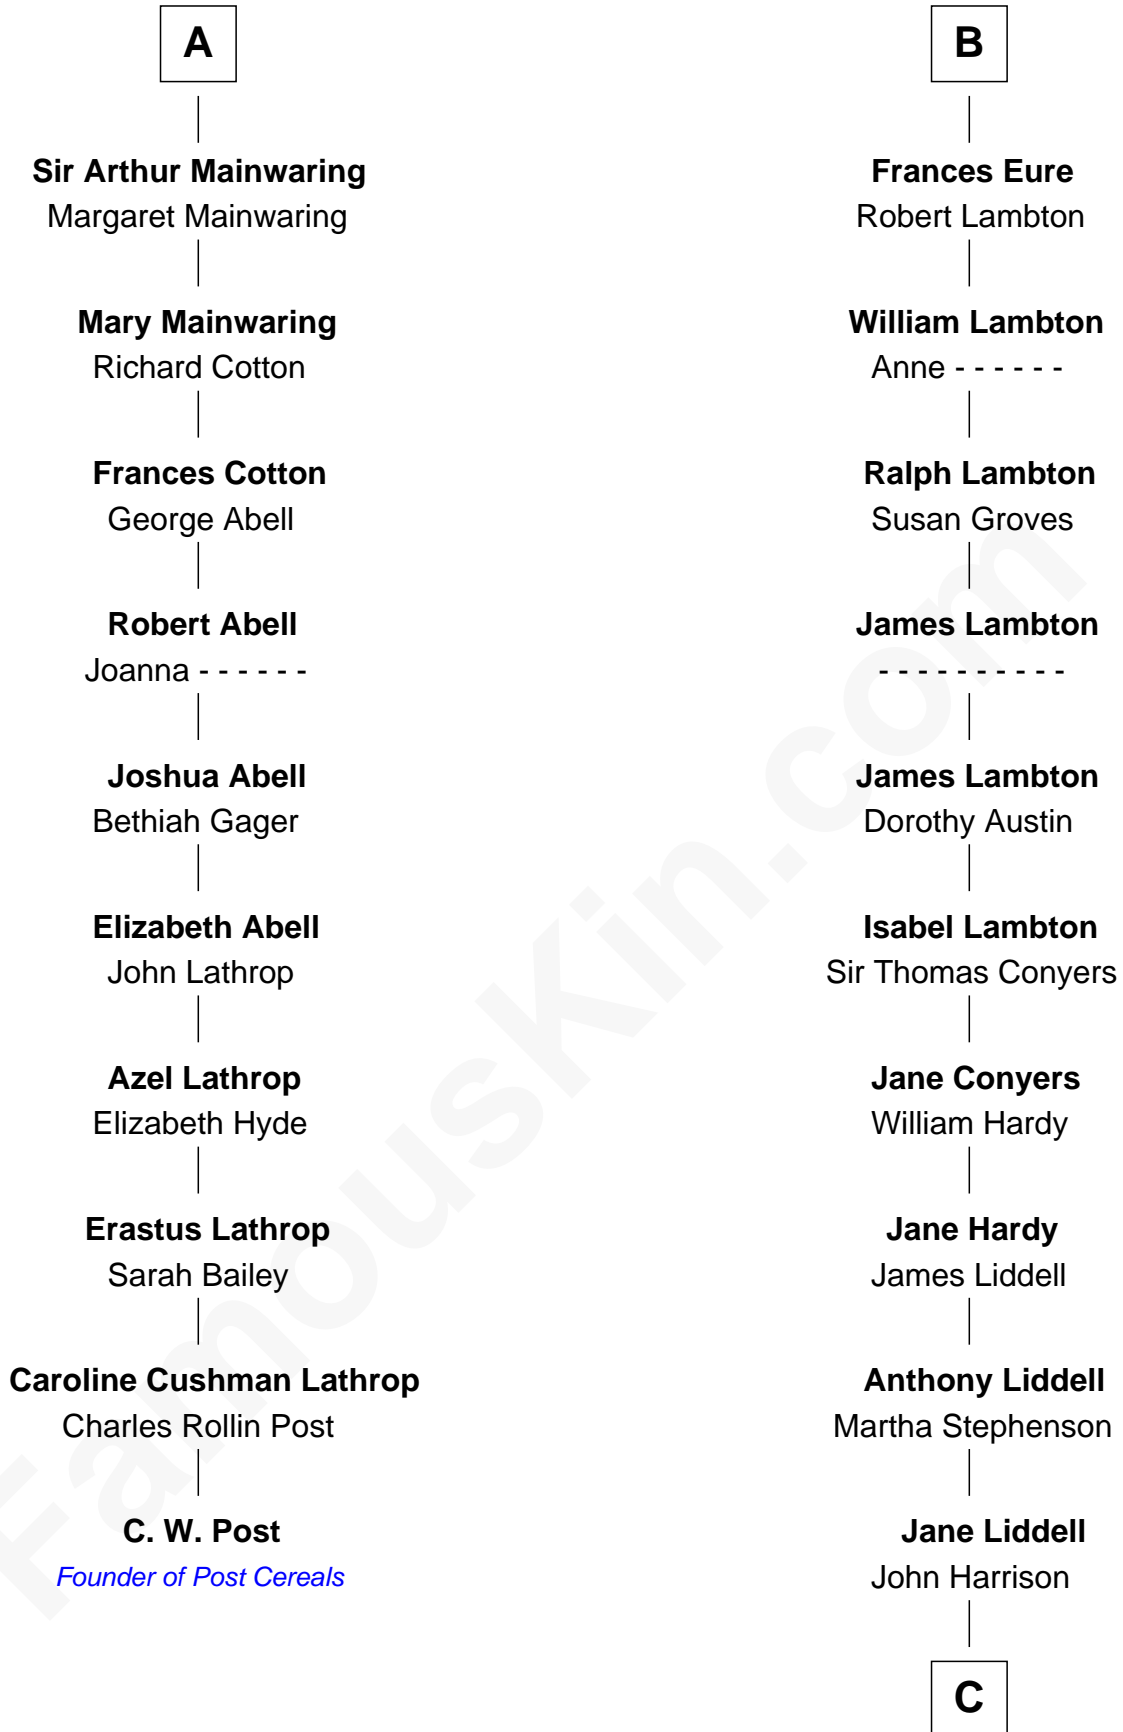

FamousKin.com Relationship Chart of

C. W. Post

Founder of Post Cereals

16th cousin 5 times removed of

Catherine Middleton

Princess of Wales

John de Mowbray
Elizabeth de Segrave

C

John Harrison

Jane Hill

Thomas Harrison

Elizabeth Mary Temple

Dorothy Harrison

Ronald John James Goldsmith

Carole Elizabeth Goldsmith

Michael Francis Middleton