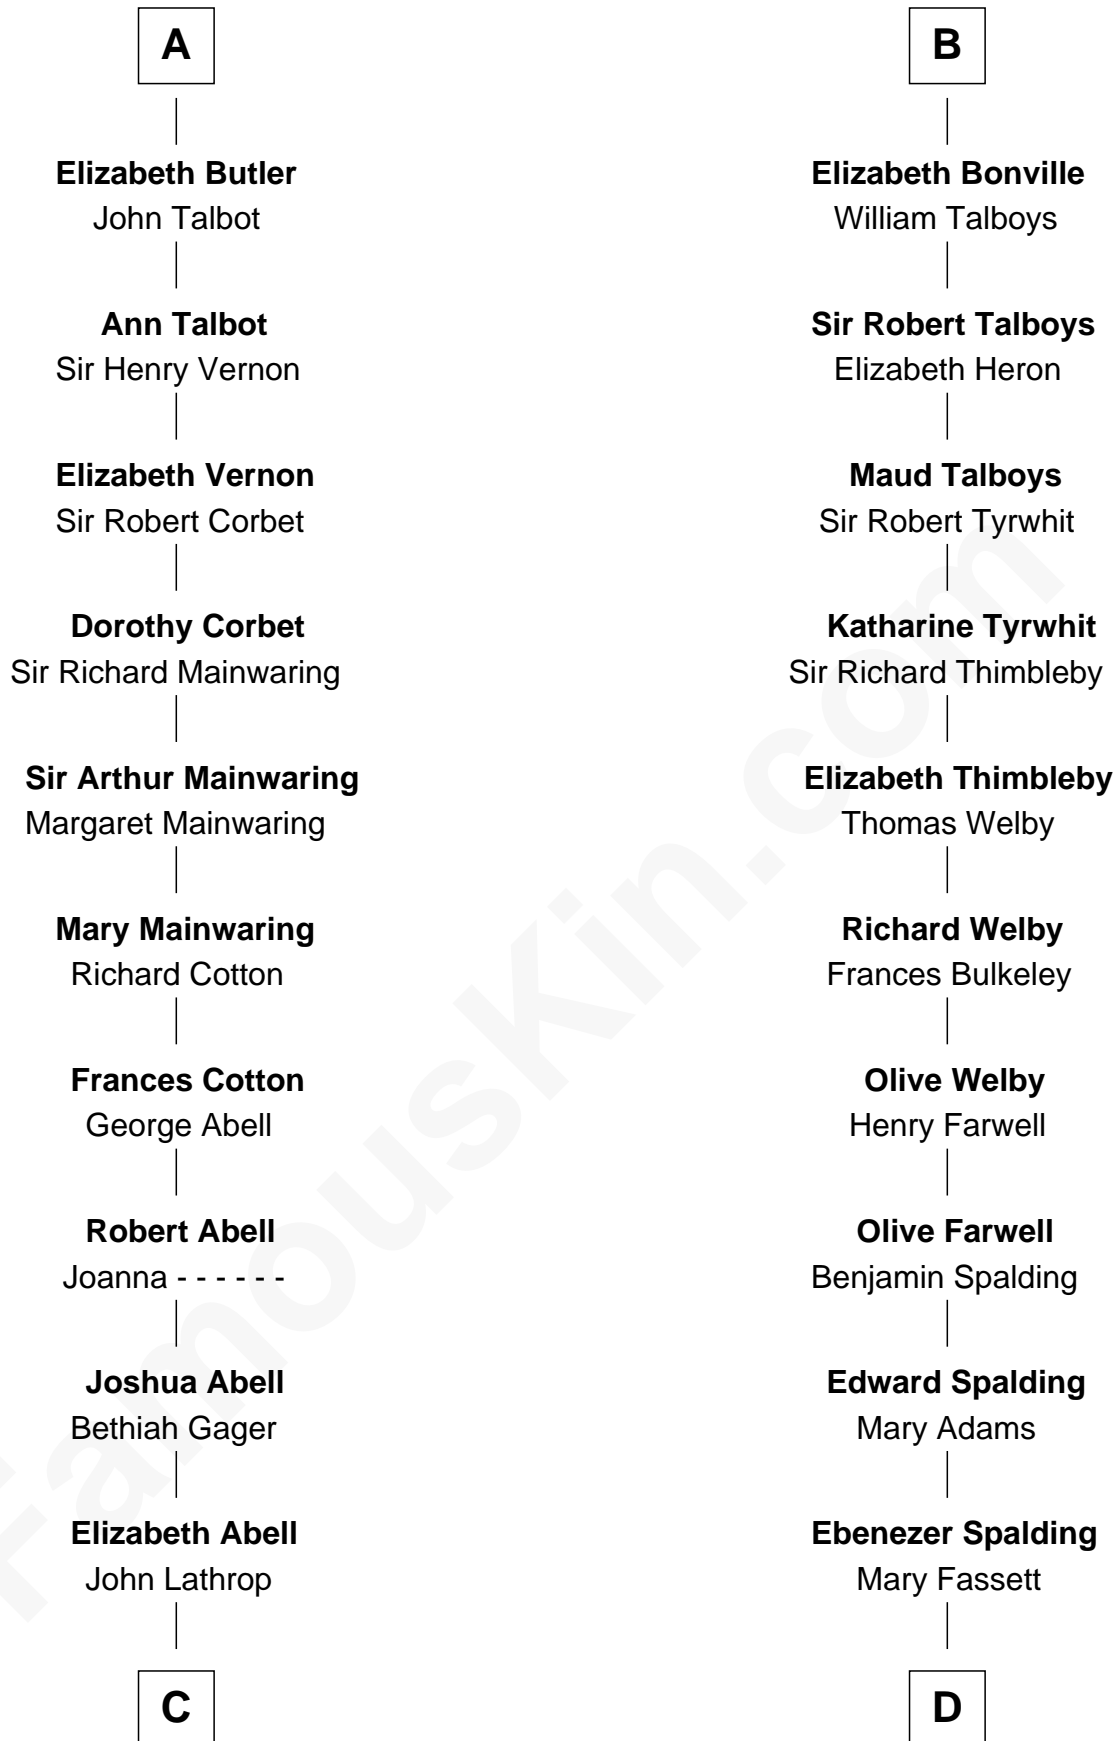

FamousKin.com Relationship Chart of

C. W. Post

Founder of Post Cereals

20th cousin of

William Rufus Day

36th U.S. Secretary of State

C

Azel Lathrop
Elizabeth Hyde

Erastus Lathrop
Sarah Bailey

Caroline Cushman Lathrop
Charles Rollin Post

C. W. Post
Founder of Post Cereals

D

Dr. Rufus Spalding
Lydia Paine

Rufus Paine Spalding
Lucretia A. Swift

Emily Swift Spalding
Luther Day