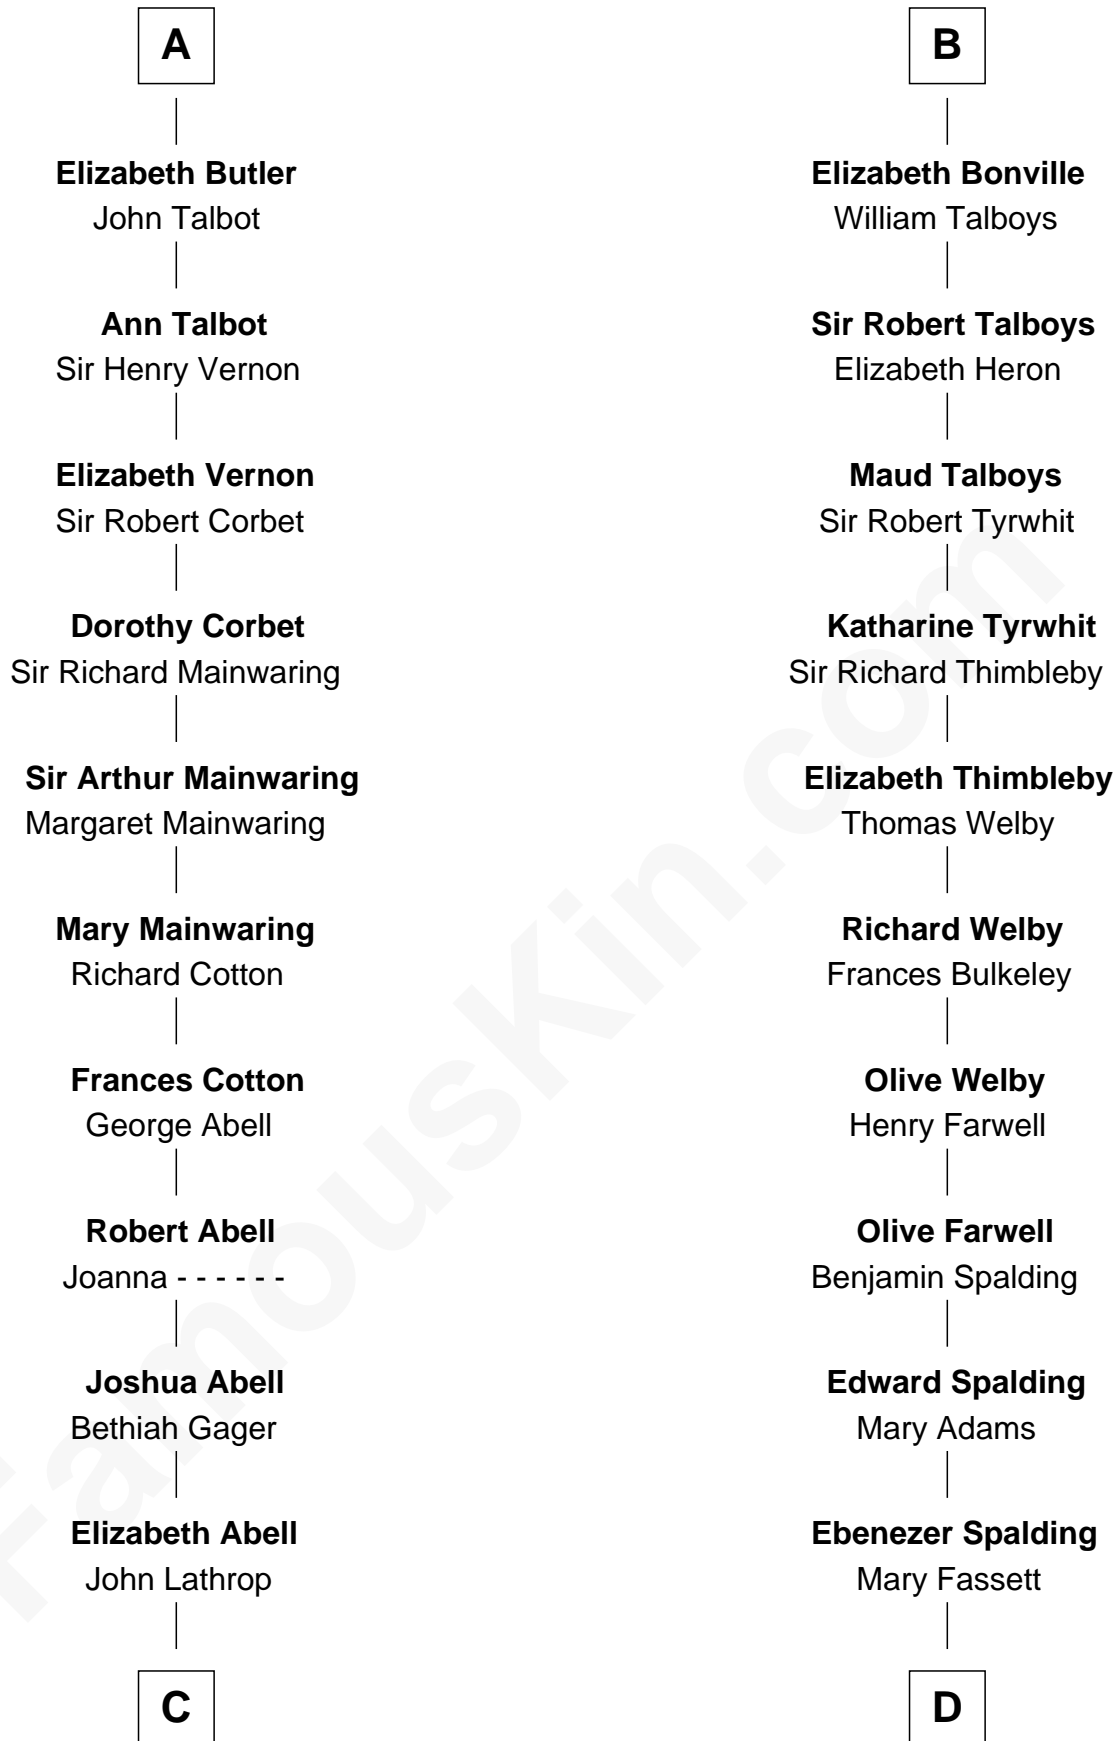

FamousKin.com Relationship Chart of

C. W. Post

Founder of Post Cereals

20th cousin of

William Rufus Day

36th U.S. Secretary of State

Raoul de Lusgnan

Alice de Eu

C

Azel Lathrop
Elizabeth Hyde

Erastus Lathrop
Sarah Bailey

Caroline Cushman Lathrop
Charles Rollin Post

C. W. Post
Founder of Post Cereals

D

Dr. Rufus Spalding
Lydia Paine

Rufus Paine Spalding
Lucretia A. Swift