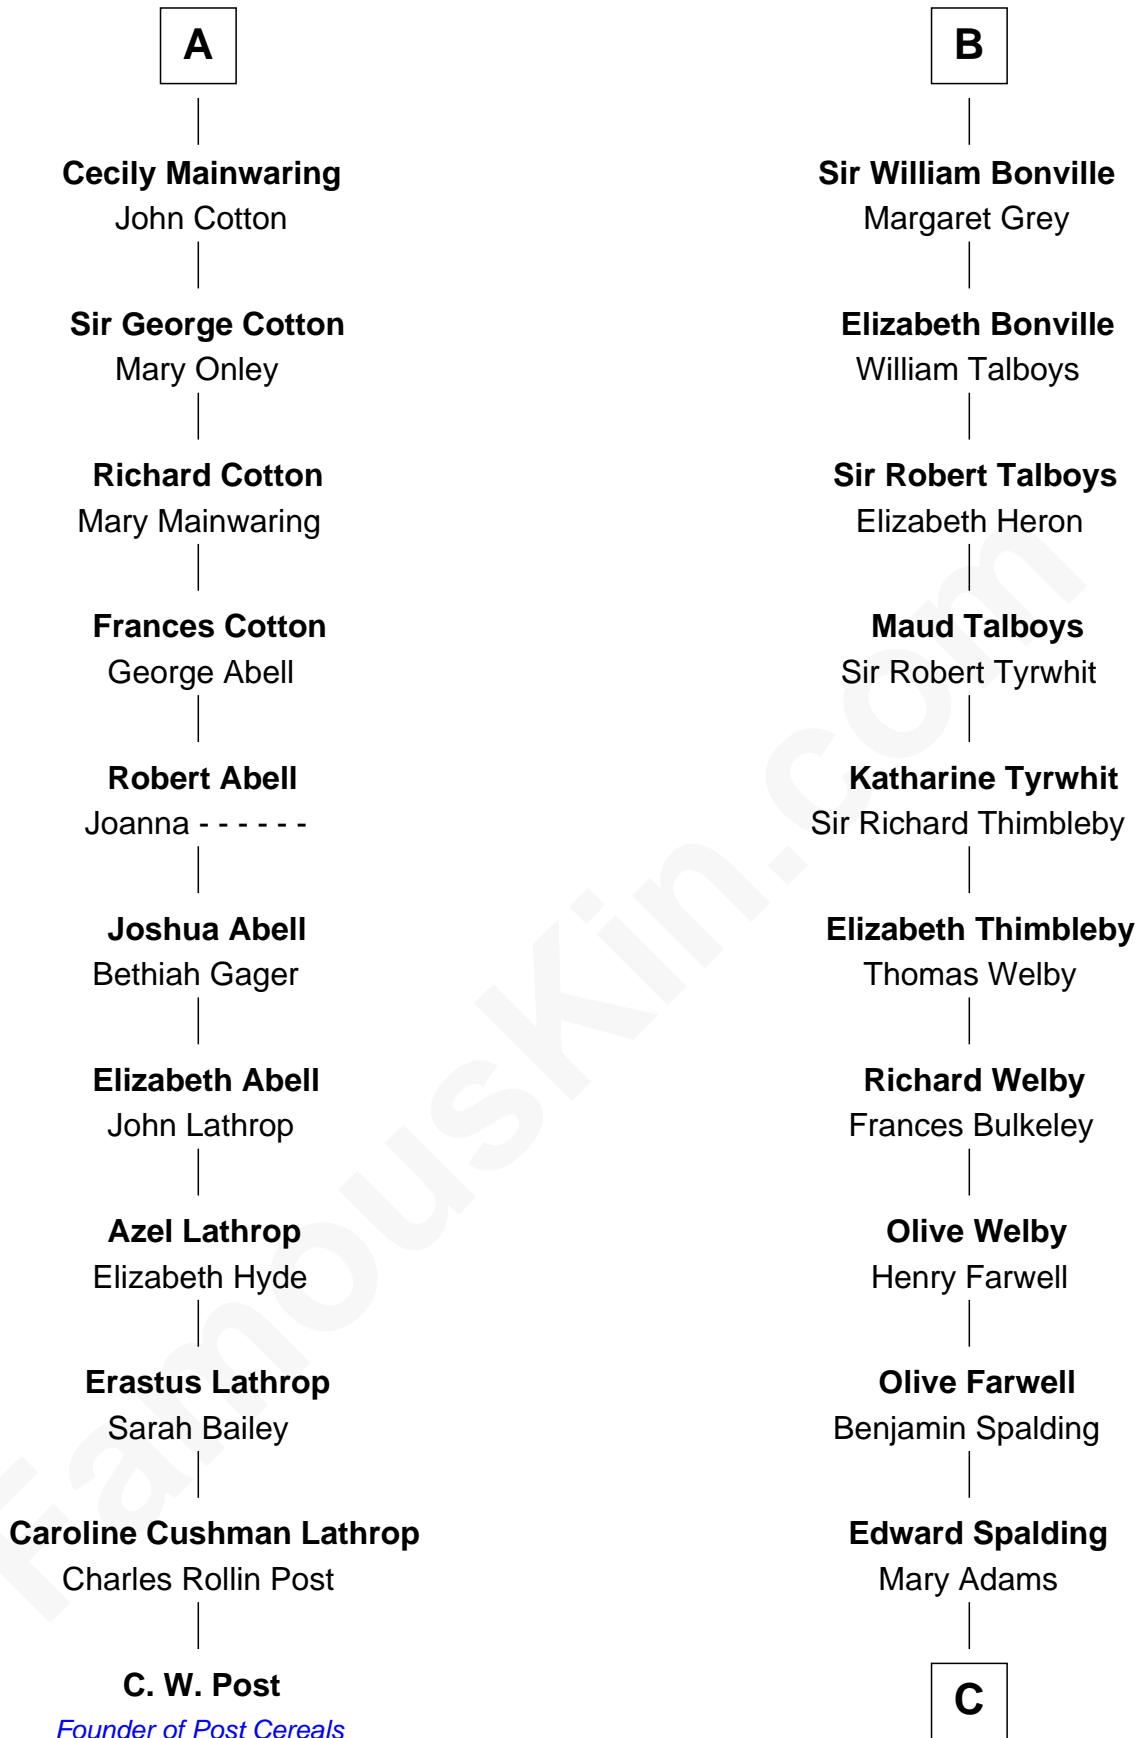

# FamousKin.com Relationship Chart of

**C. W. Post**

*Founder of Post Cereals*

17th cousin 4 times removed of

**William Rufus Day**

*36th U.S. Secretary of State*

**Sir Roger de Quincy**

Helen of Galloway

**C**

**Ebenezer Spalding**

Mary Fassett

**Dr. Rufus Spalding**

Lydia Paine

**Rufus Paine Spalding**

Lucretia A. Swift

**Emily Swift Spalding**

Luther Day

**William Rufus Day**

*36th U.S. Secretary of State*

FamousKin.com