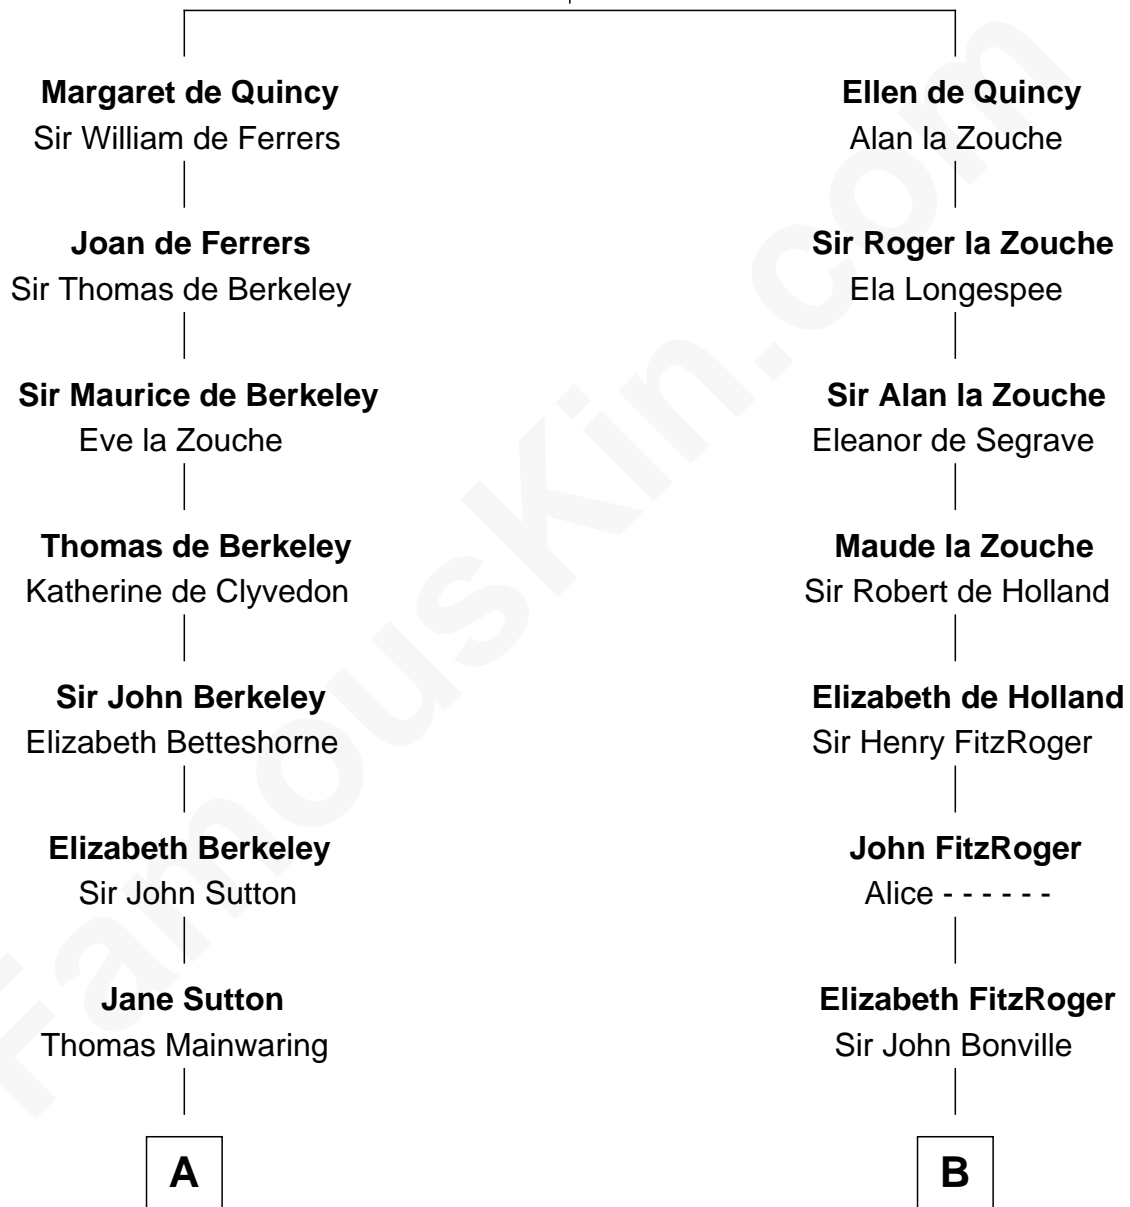

# FamousKin.com Relationship Chart of

**C. W. Post**

*Founder of Post Cereals*

17th cousin 4 times removed of

**William Rufus Day**

*36th U.S. Secretary of State*

**Sir Roger de Quincy**

Helen of Galloway

**C**

**Ebenezer Spalding**

Mary Fassett

**Dr. Rufus Spalding**

Lydia Paine

**Rufus Paine Spalding**

Lucretia A. Swift

**Emily Swift Spalding**

Luther Day

**William Rufus Day**

*36th U.S. Secretary of State*

FamousKin.com