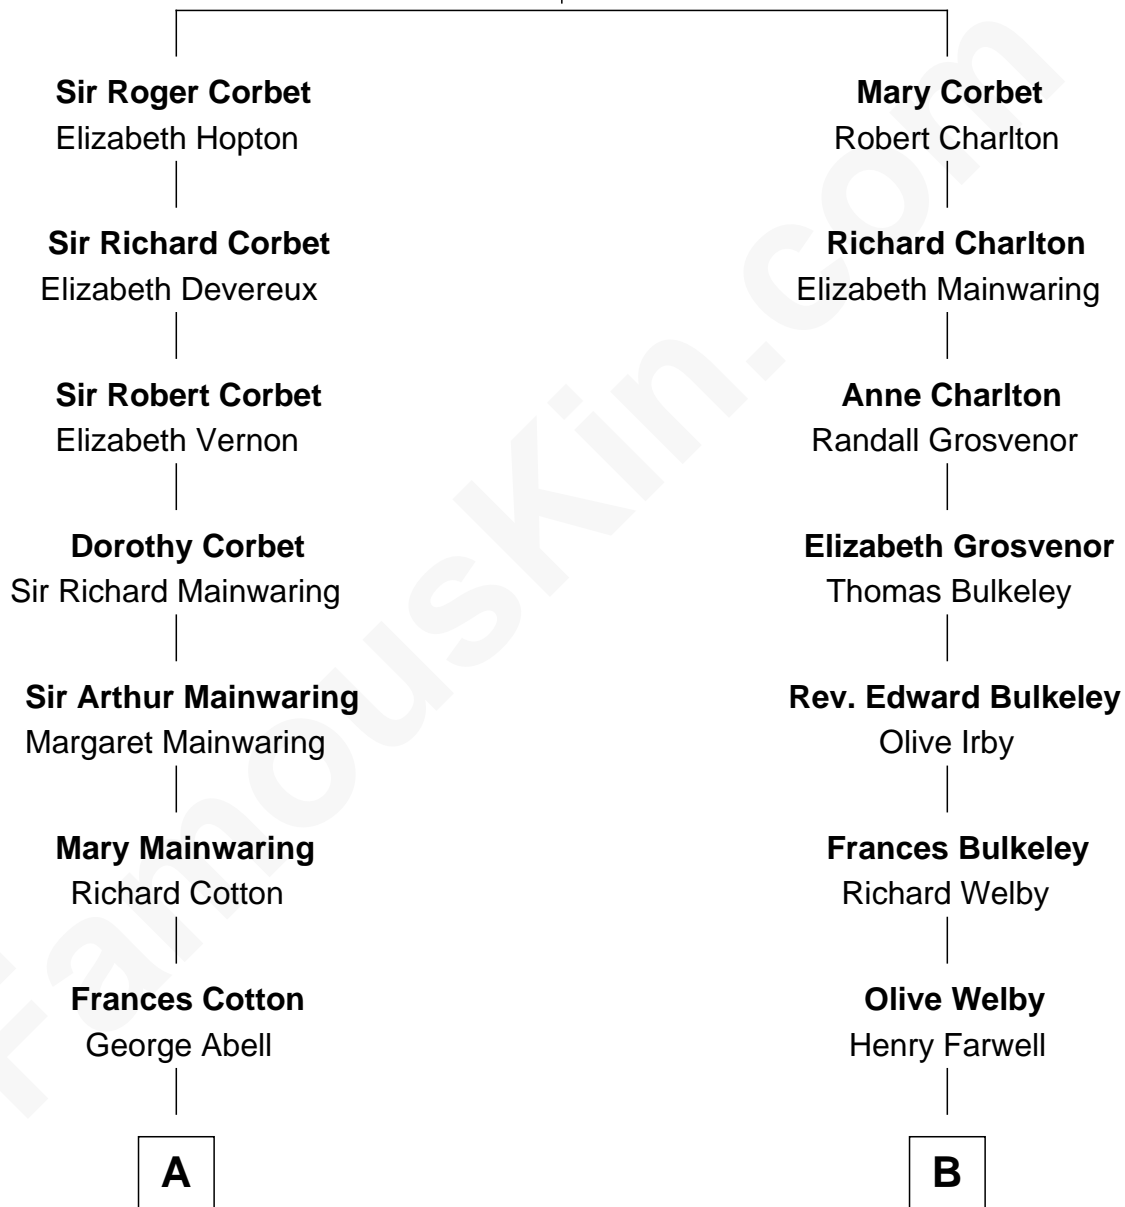

FamousKin.com Relationship Chart of

C. W. Post

Founder of Post Cereals

13th cousin 4 times removed of

Anna Gunn

TV and Movie Actress

Sir Robert Corbet

Margaret - - - - -

Anna Gunn photo by [Gage Skidmore](#) [\(CC BY-SA 2.0\)](#)