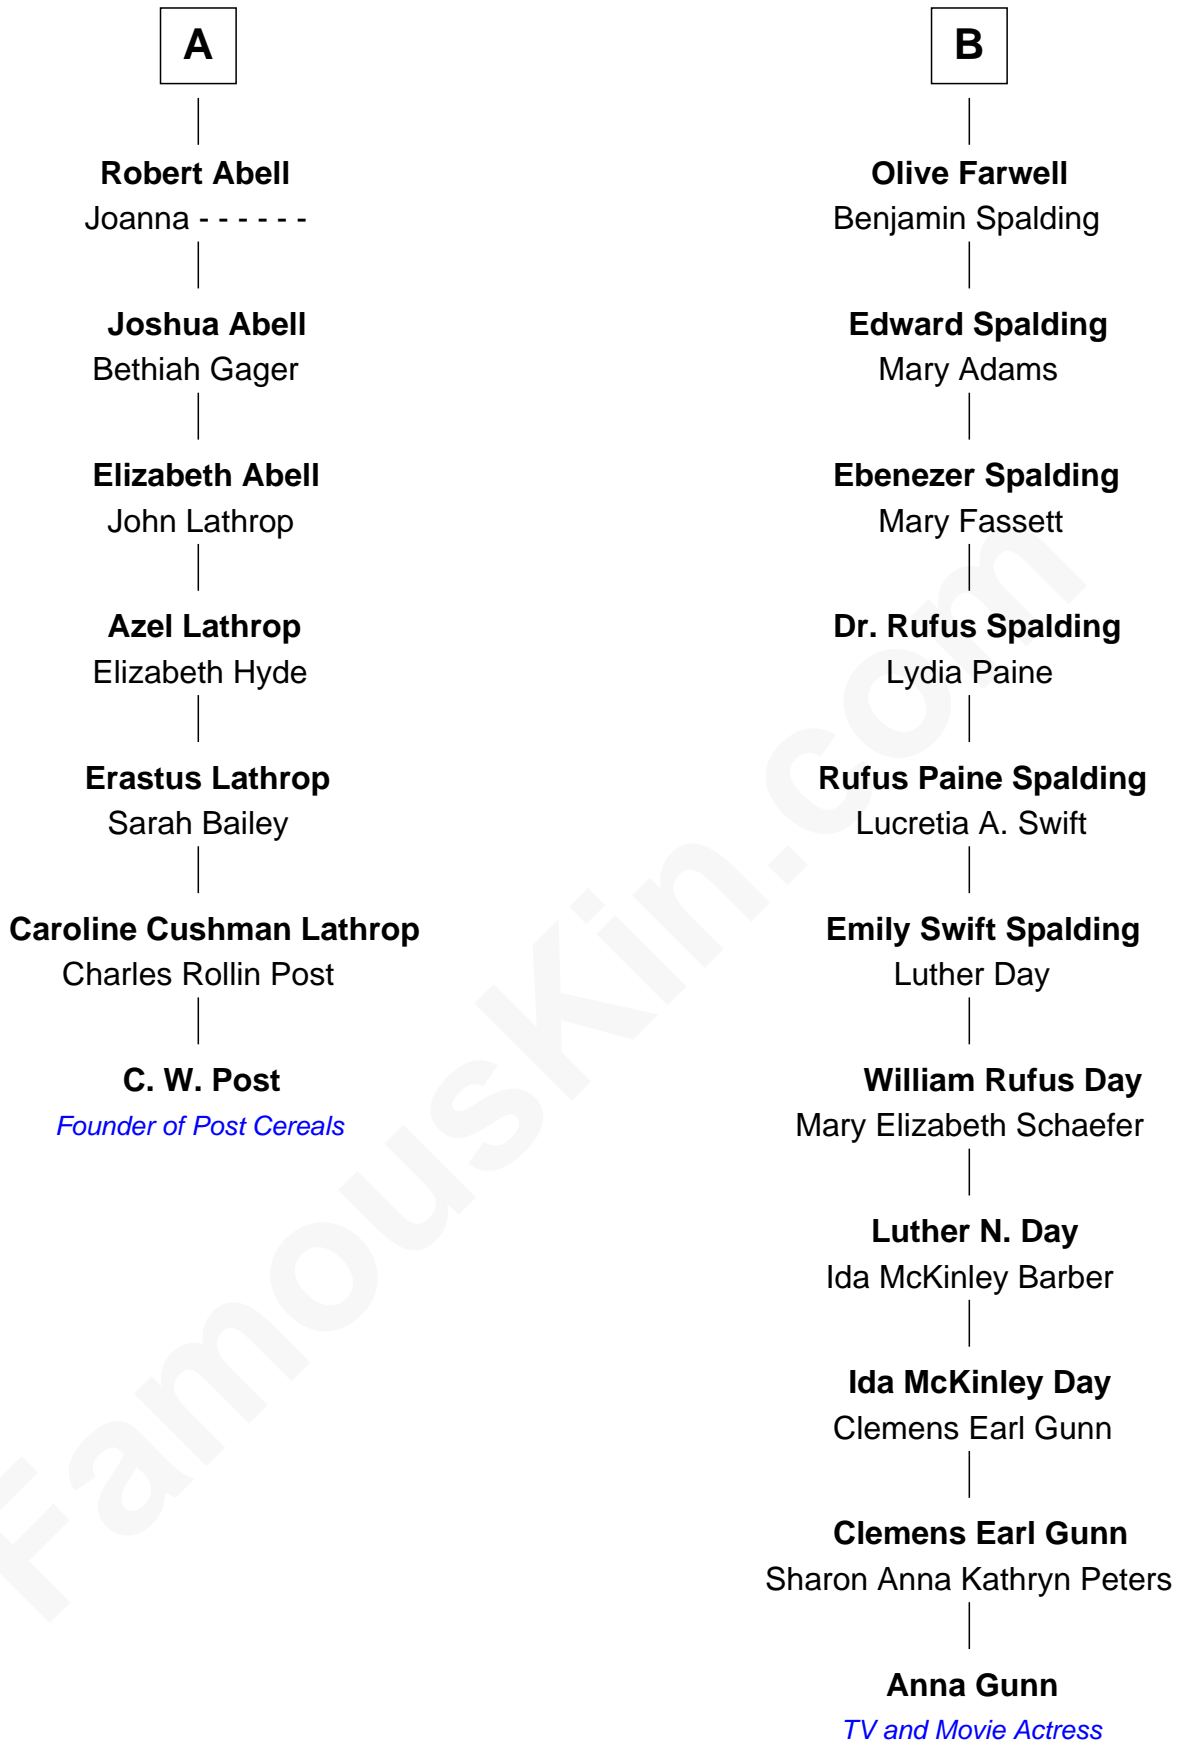

FamousKin.com Relationship Chart of

C. W. Post

Founder of Post Cereals

13th cousin 4 times removed of

Anna Gunn

TV and Movie Actress

Sir Robert Corbet

Margaret - - - - -

Anna Gunn photo by [Gage Skidmore](#) [\(CC BY-SA 2.0\)](#)