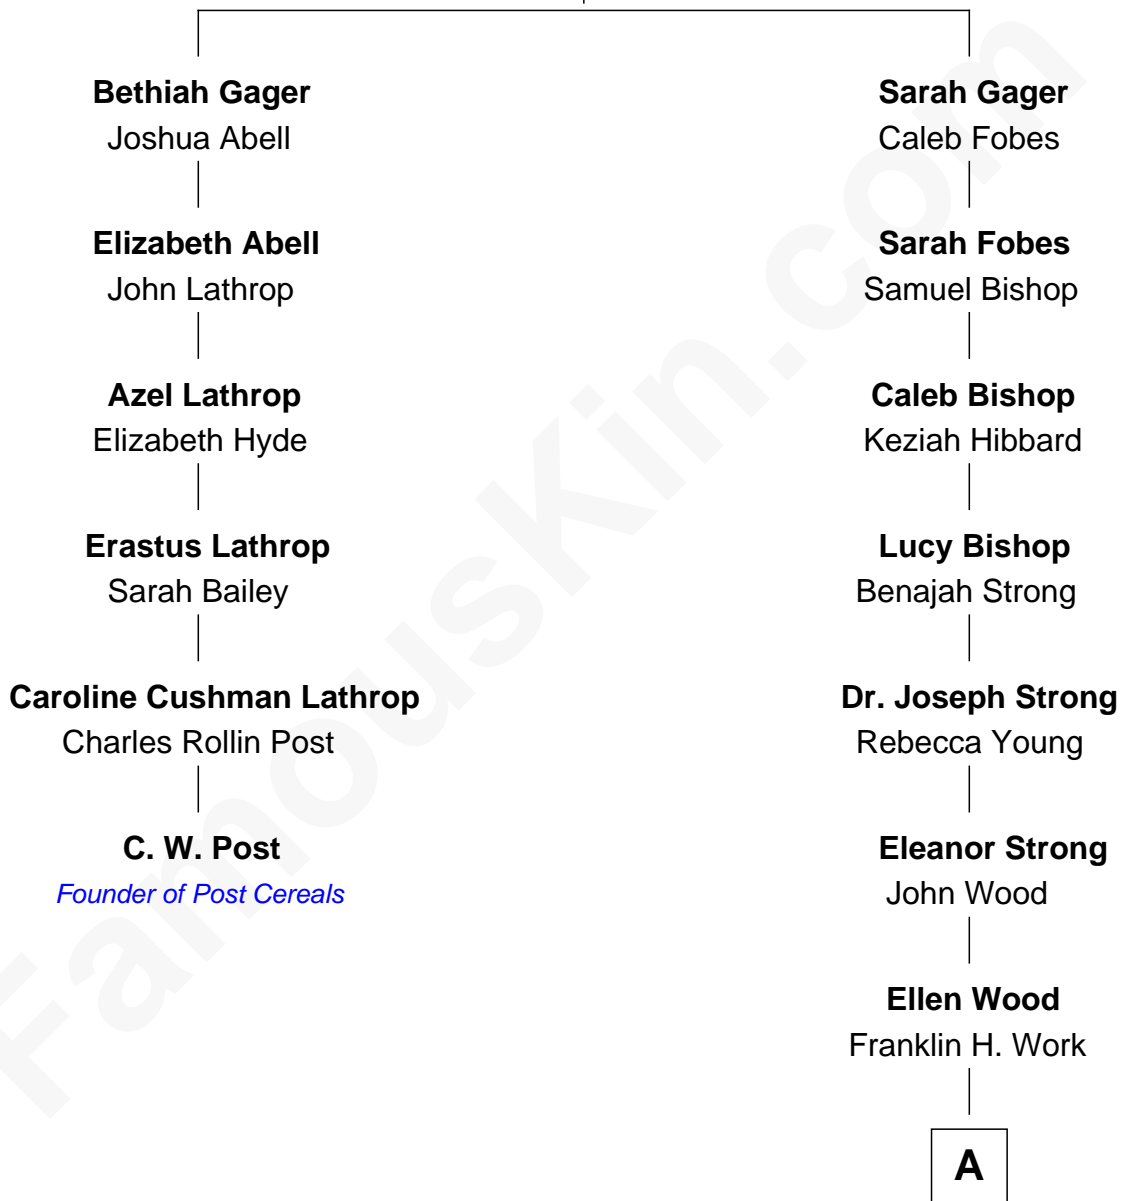

FamousKin.com Relationship Chart of

C. W. Post

Founder of Post Cereals

5th cousin 6 times removed of

Prince Harry

Duke of Sussex

John Gager
Elizabeth Gore

A

—
Frances Eleanor Work

James Boothby Burke Roche

—
Edmund Maurice Burke Roche

Ruth Sylvia Gill

—
Frances Ruth Burke Roche

Edward John Spencer

—
Princess Diana Frances Spencer

Charles III, King of the United Kingdom