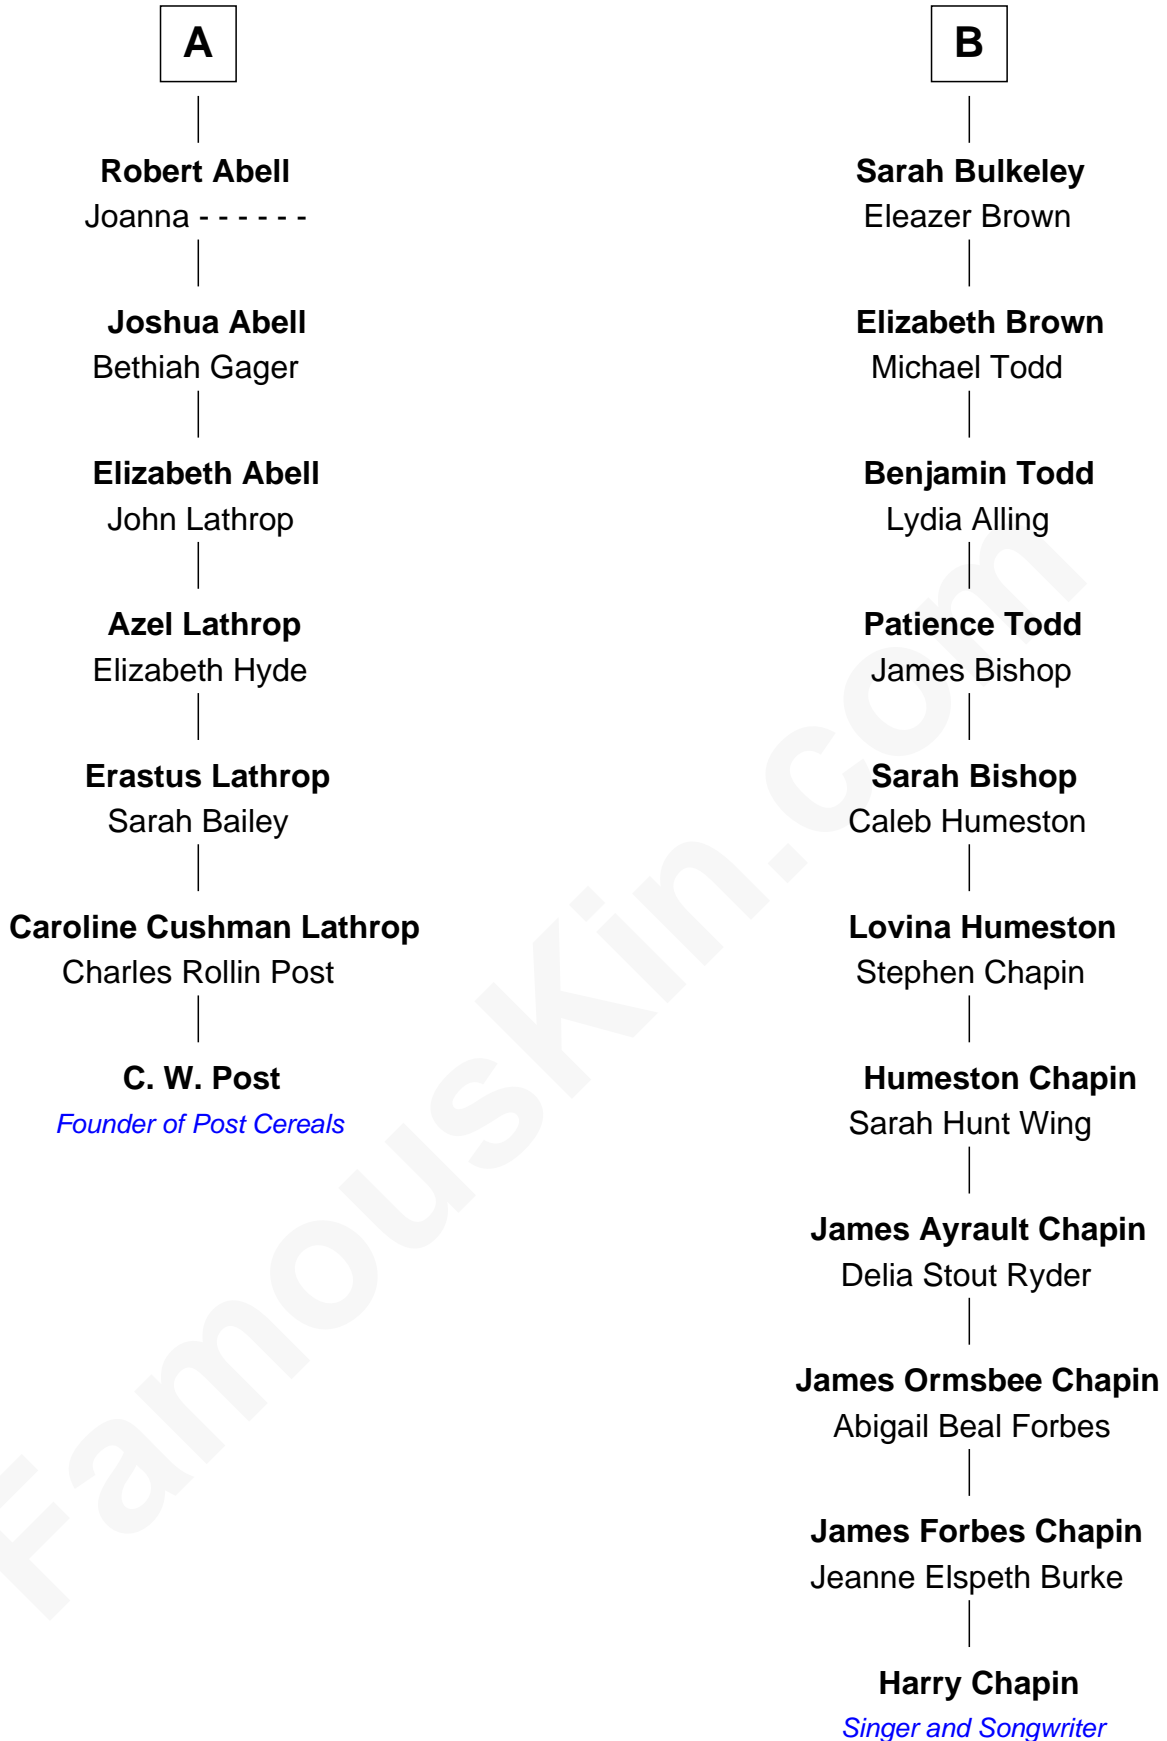

FamousKin.com Relationship Chart of

C. W. Post

Founder of Post Cereals

13th cousin 4 times removed of

Harry Chapin

Singer and Songwriter

Sir Robert Corbet

Margaret - - - - -

Harry Chapin photo by [Larry D. Moore](#) (CC BY-SA 3.0)