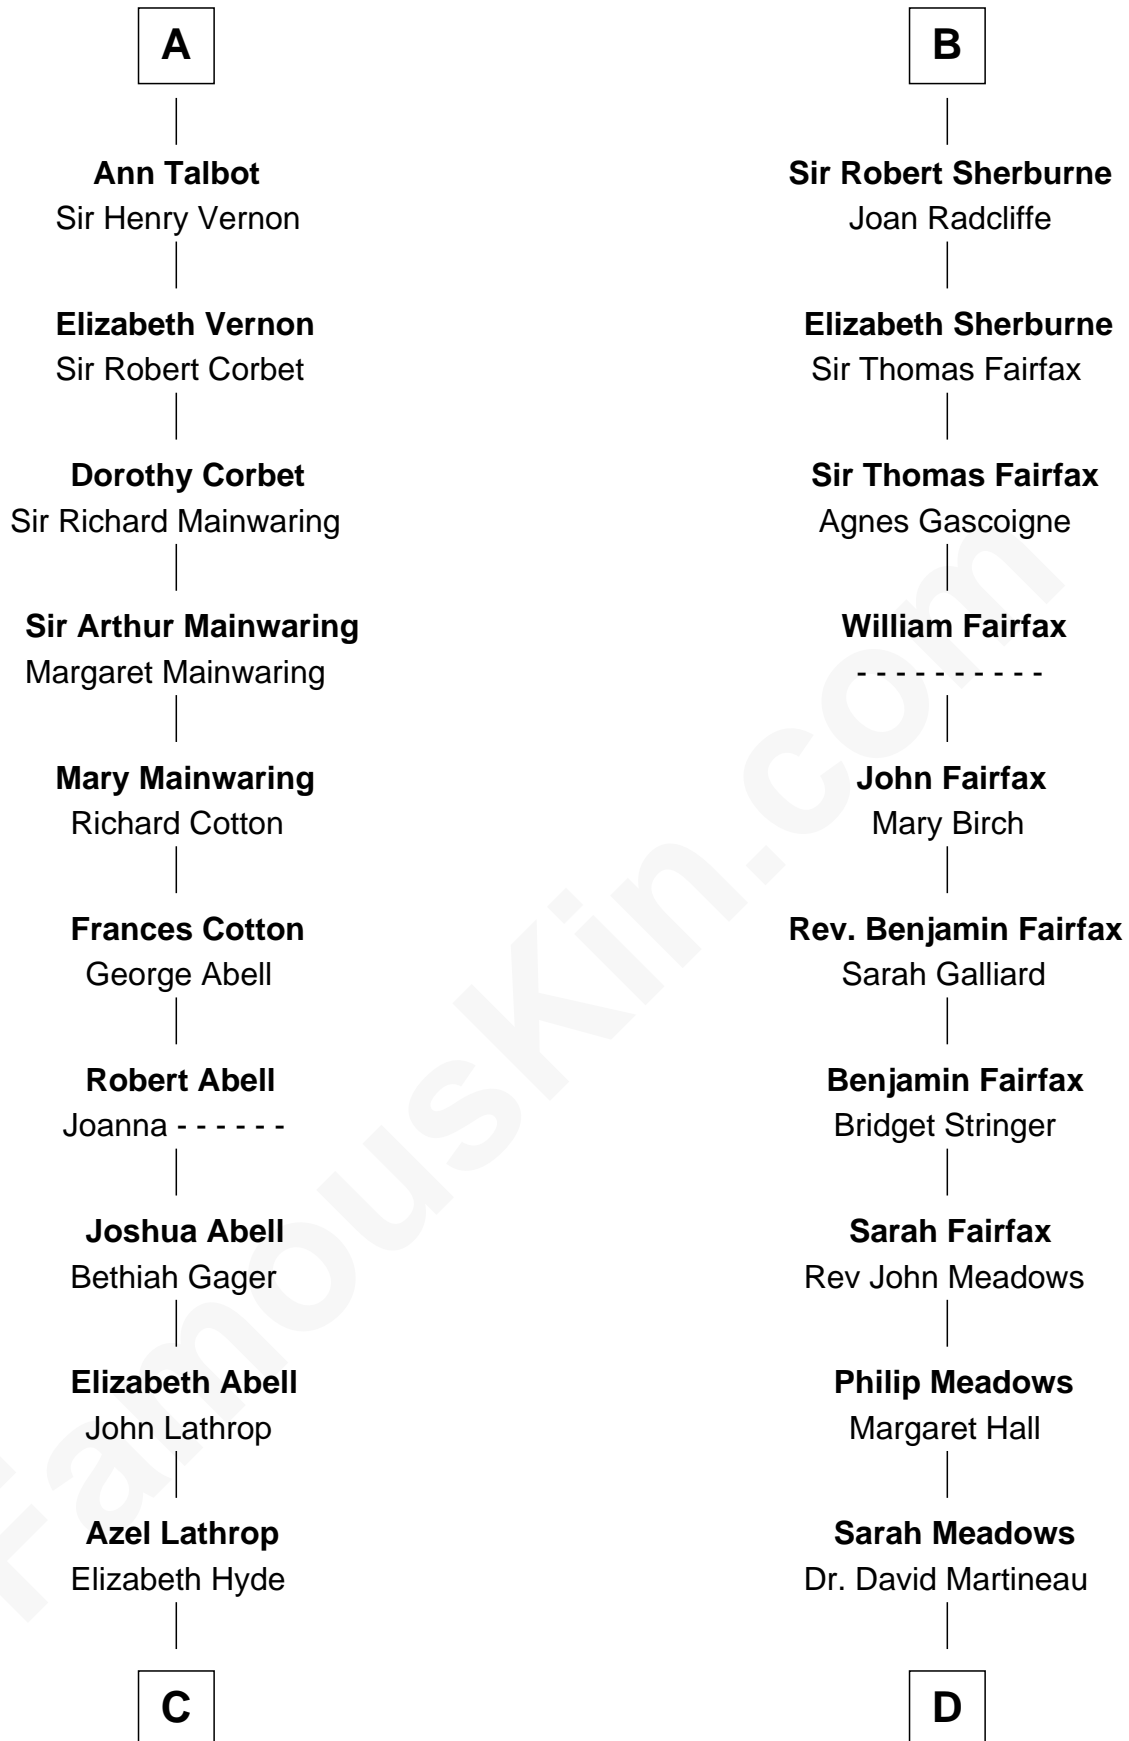

# FamousKin.com Relationship Chart of

**C. W. Post**

*Founder of Post Cereals*

18th cousin 1 time removed of

**Harriet Martineau**

*Author of The Hour and the Man*

FamousKin.com