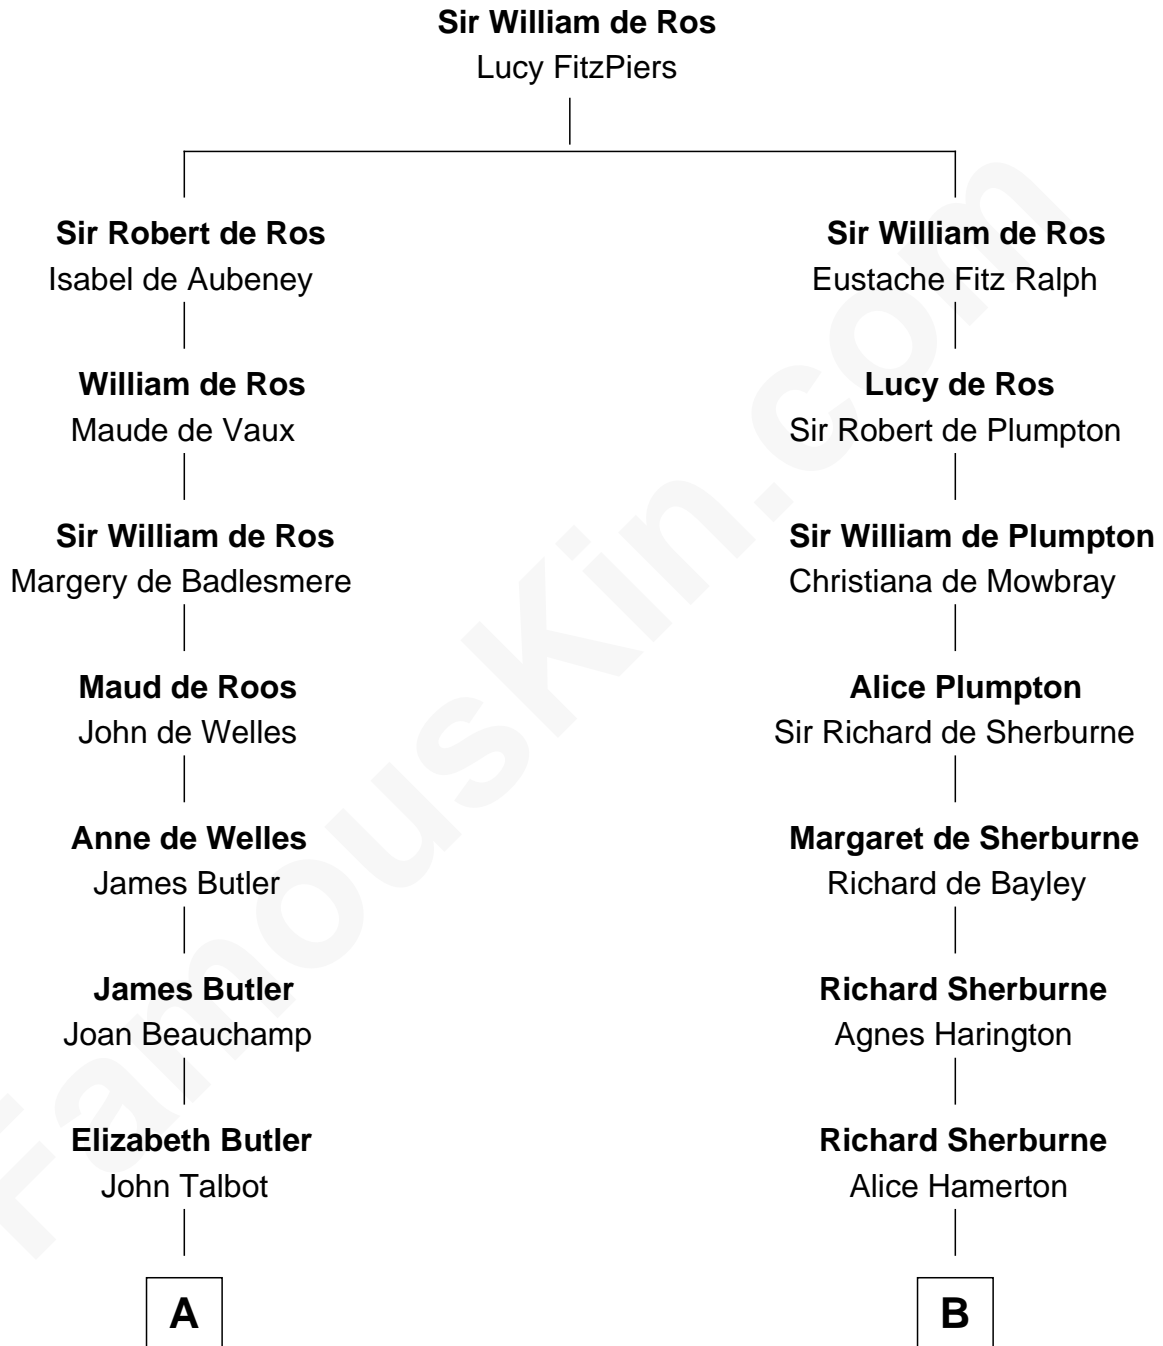

# FamousKin.com Relationship Chart of

**C. W. Post**

*Founder of Post Cereals*

18th cousin 1 time removed of

**Harriet Martineau**

*Author of The Hour and the Man*

FamousKin.com