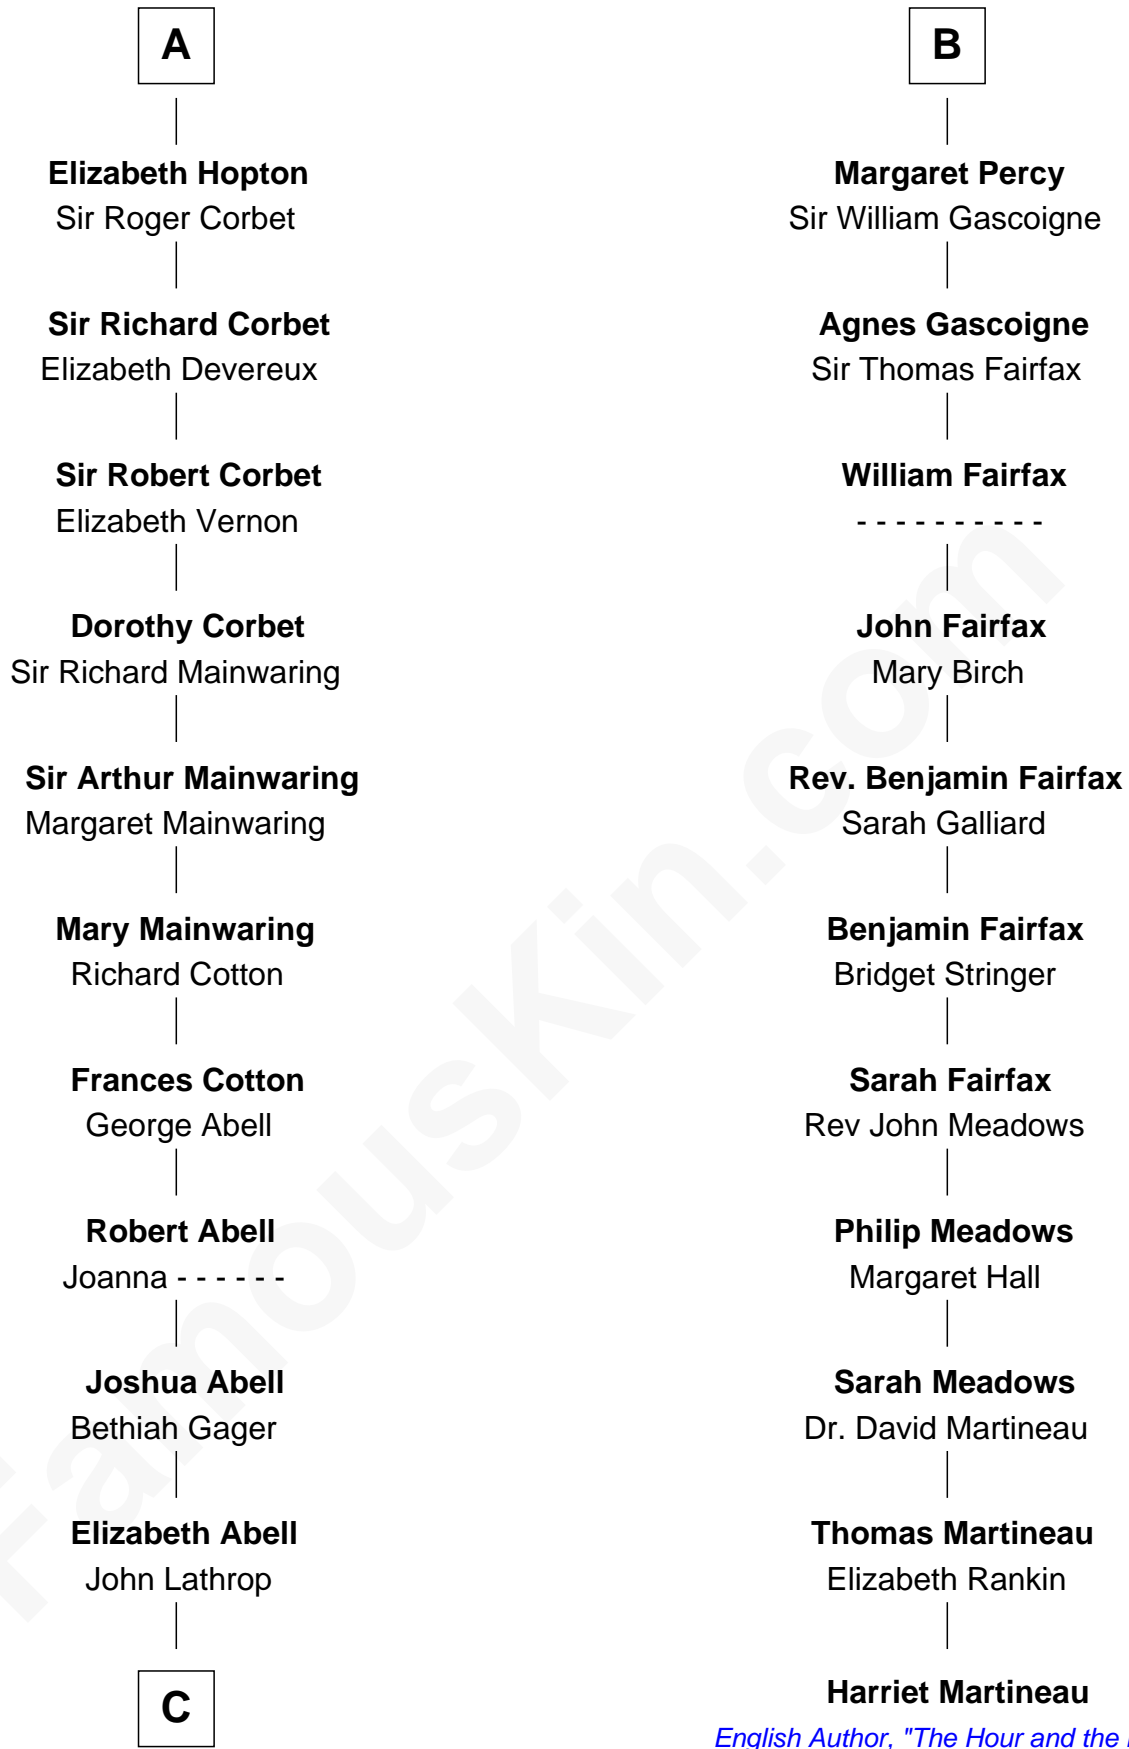

FamousKin.com Relationship Chart of

C. W. Post

Founder of Post Cereals

17th cousin 3 times removed of

Harriet Martineau

Author of The Hour and the Man

C

—
Azel Lathrop
Elizabeth Hyde

—
Erastus Lathrop
Sarah Bailey

—
Caroline Cushman Lathrop
Charles Rollin Post

—
C. W. Post
Founder of Post Cereals

FamousKin.com