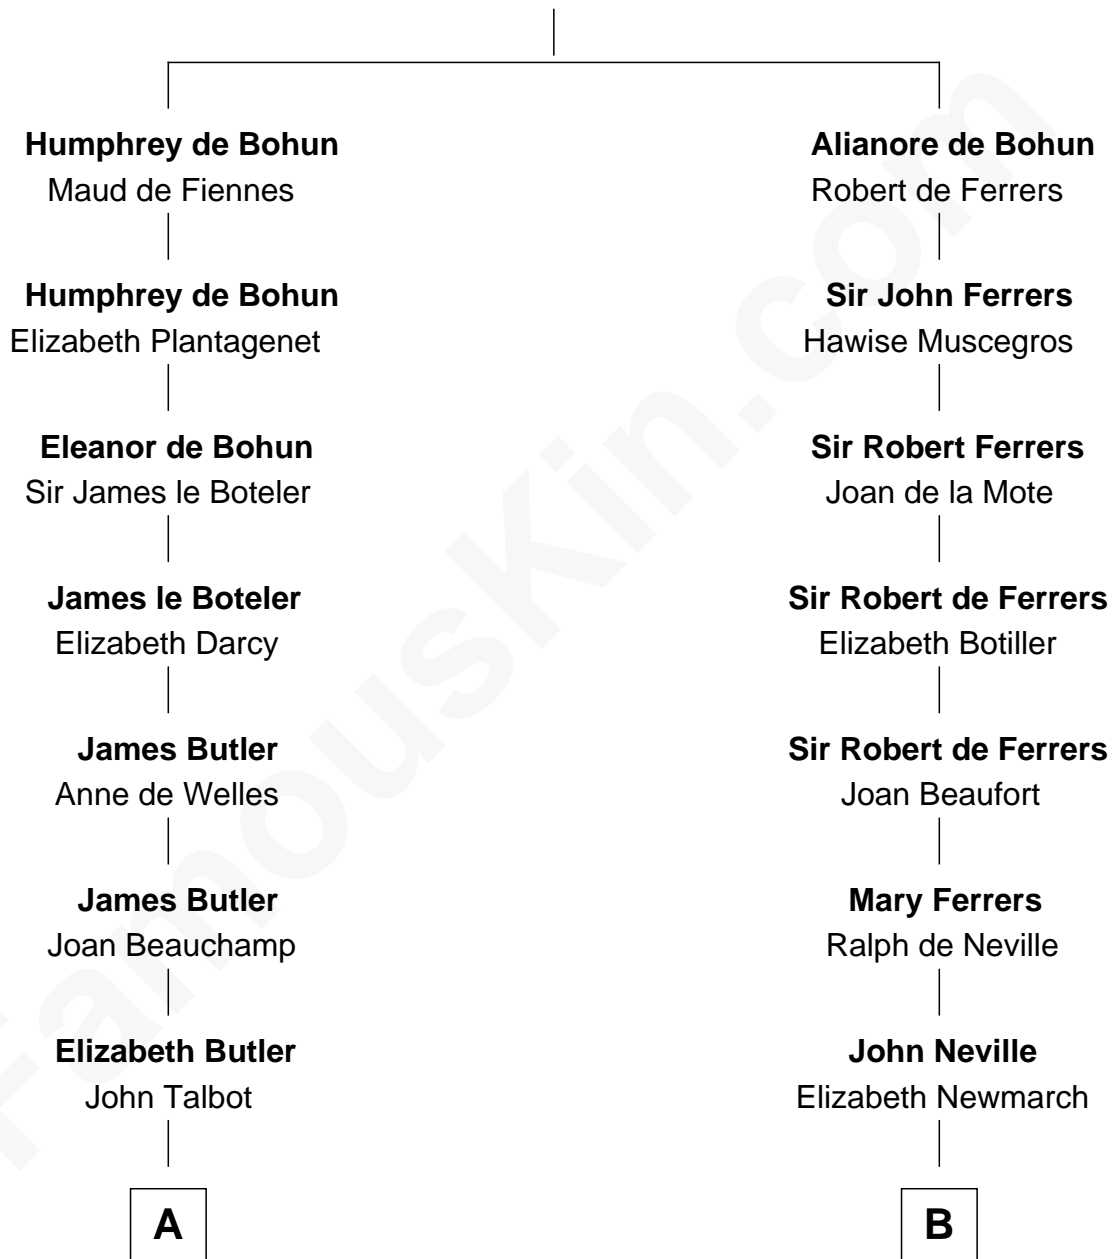

FamousKin.com Relationship Chart of

C. W. Post

Founder of Post Cereals

18th cousin 1 time removed of

Harriet Martineau

Author of The Hour and the Man

Sir Humphrey de Bohun

Eleanor de Braiose

FamousKin.com