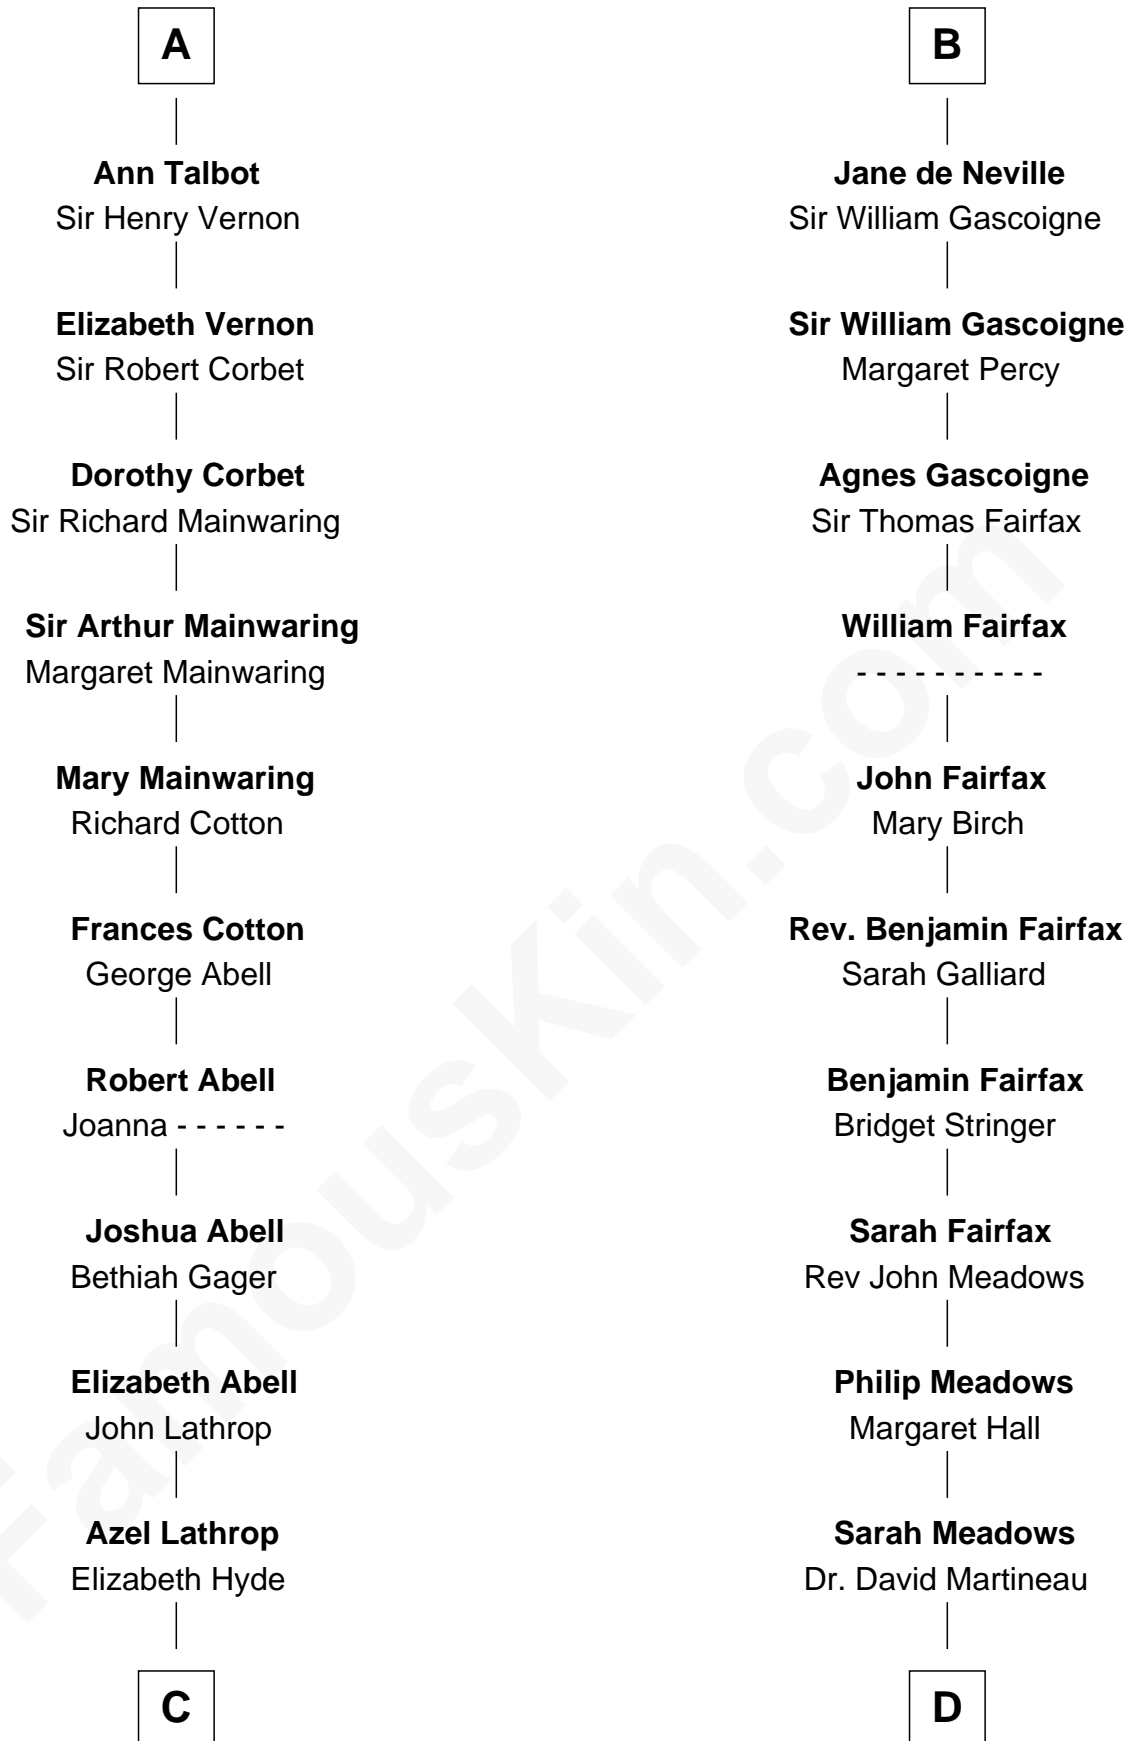

FamousKin.com Relationship Chart of

C. W. Post

Founder of Post Cereals

18th cousin 1 time removed of

Harriet Martineau

Author of The Hour and the Man

Sir Humphrey de Bohun

Eleanor de Braiose

FamousKin.com