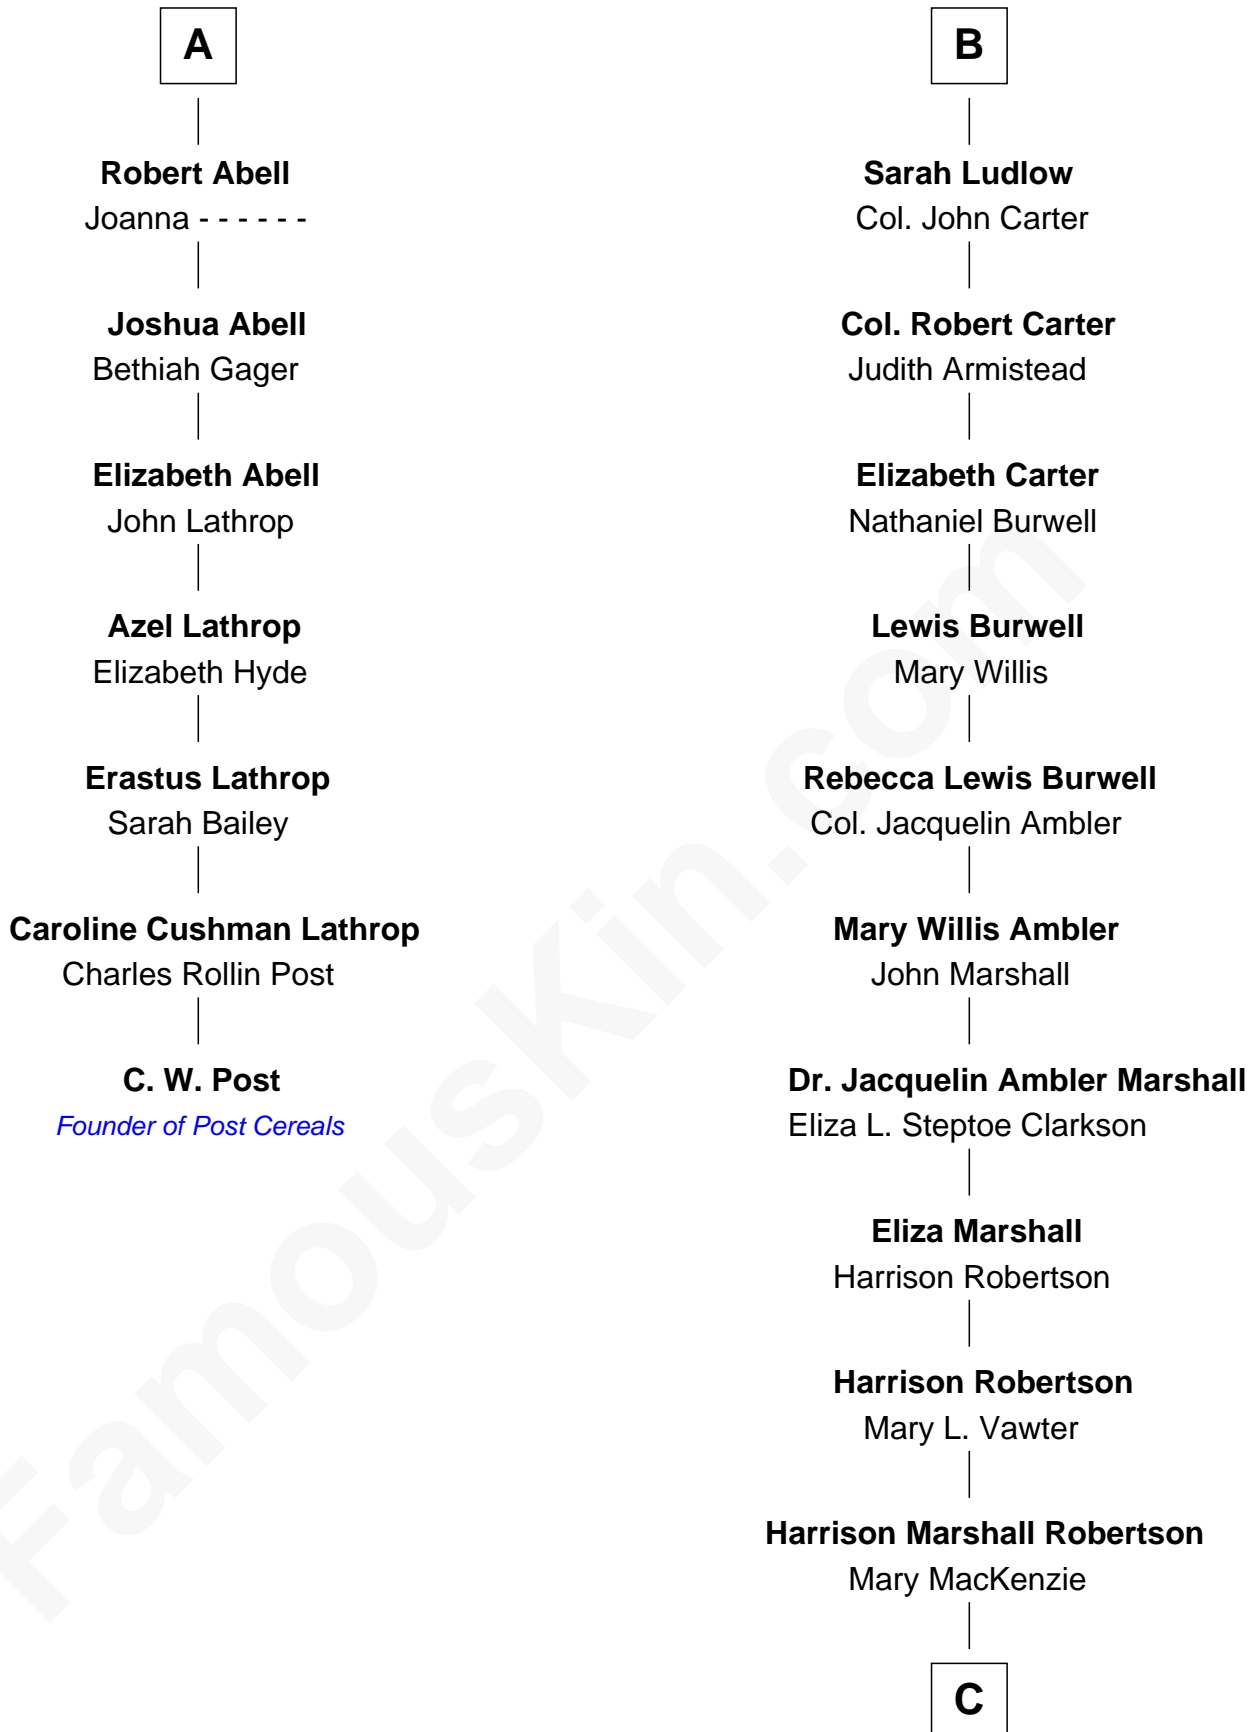

FamousKin.com Relationship Chart of

C. W. Post

Founder of Post Cereals

13th cousin 5 times removed of

Mary Chapin Carpenter

Singer and Songwriter

Sir Walter Blount

Sancha de Ayala

Sir George Cotton

Mary Onley

Richard Cotton

Mary Mainwaring

Frances Cotton

George Abell

A

Sir Thomas Blount

Margaret de Gresley

Sir Walter Blount

Helena Byron

Sir William Blount

Margaret Echyngham

Elizabeth Blount

Sir Andrews de Windsor

Edith Windsor

George Ludlow

Thomas Ludlow

Jane Pyle

Gabriel Ludlow

Phillis - - - - -

B

C

Mary Bowie Robertson
Chapin Carpenter