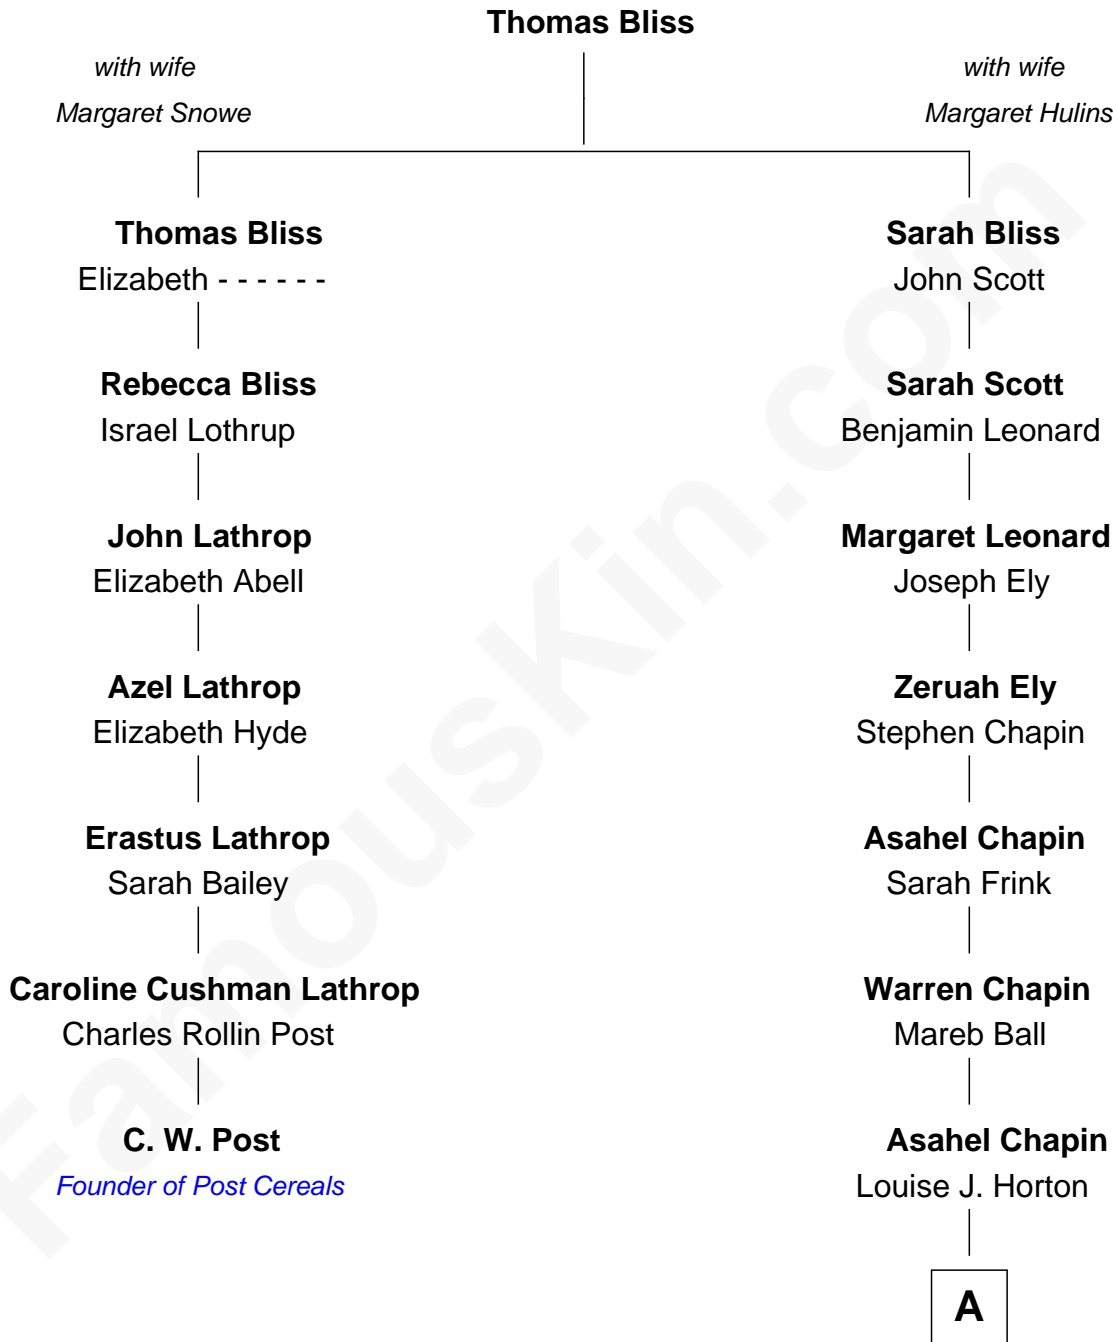

FamousKin.com Relationship Chart of

C. W. Post

Founder of Post Cereals

6th cousin 4 times removed of

Mary Chapin Carpenter

Singer and Songwriter

A

Lillian Louise Chapin
Dr. James Stratton Carpenter