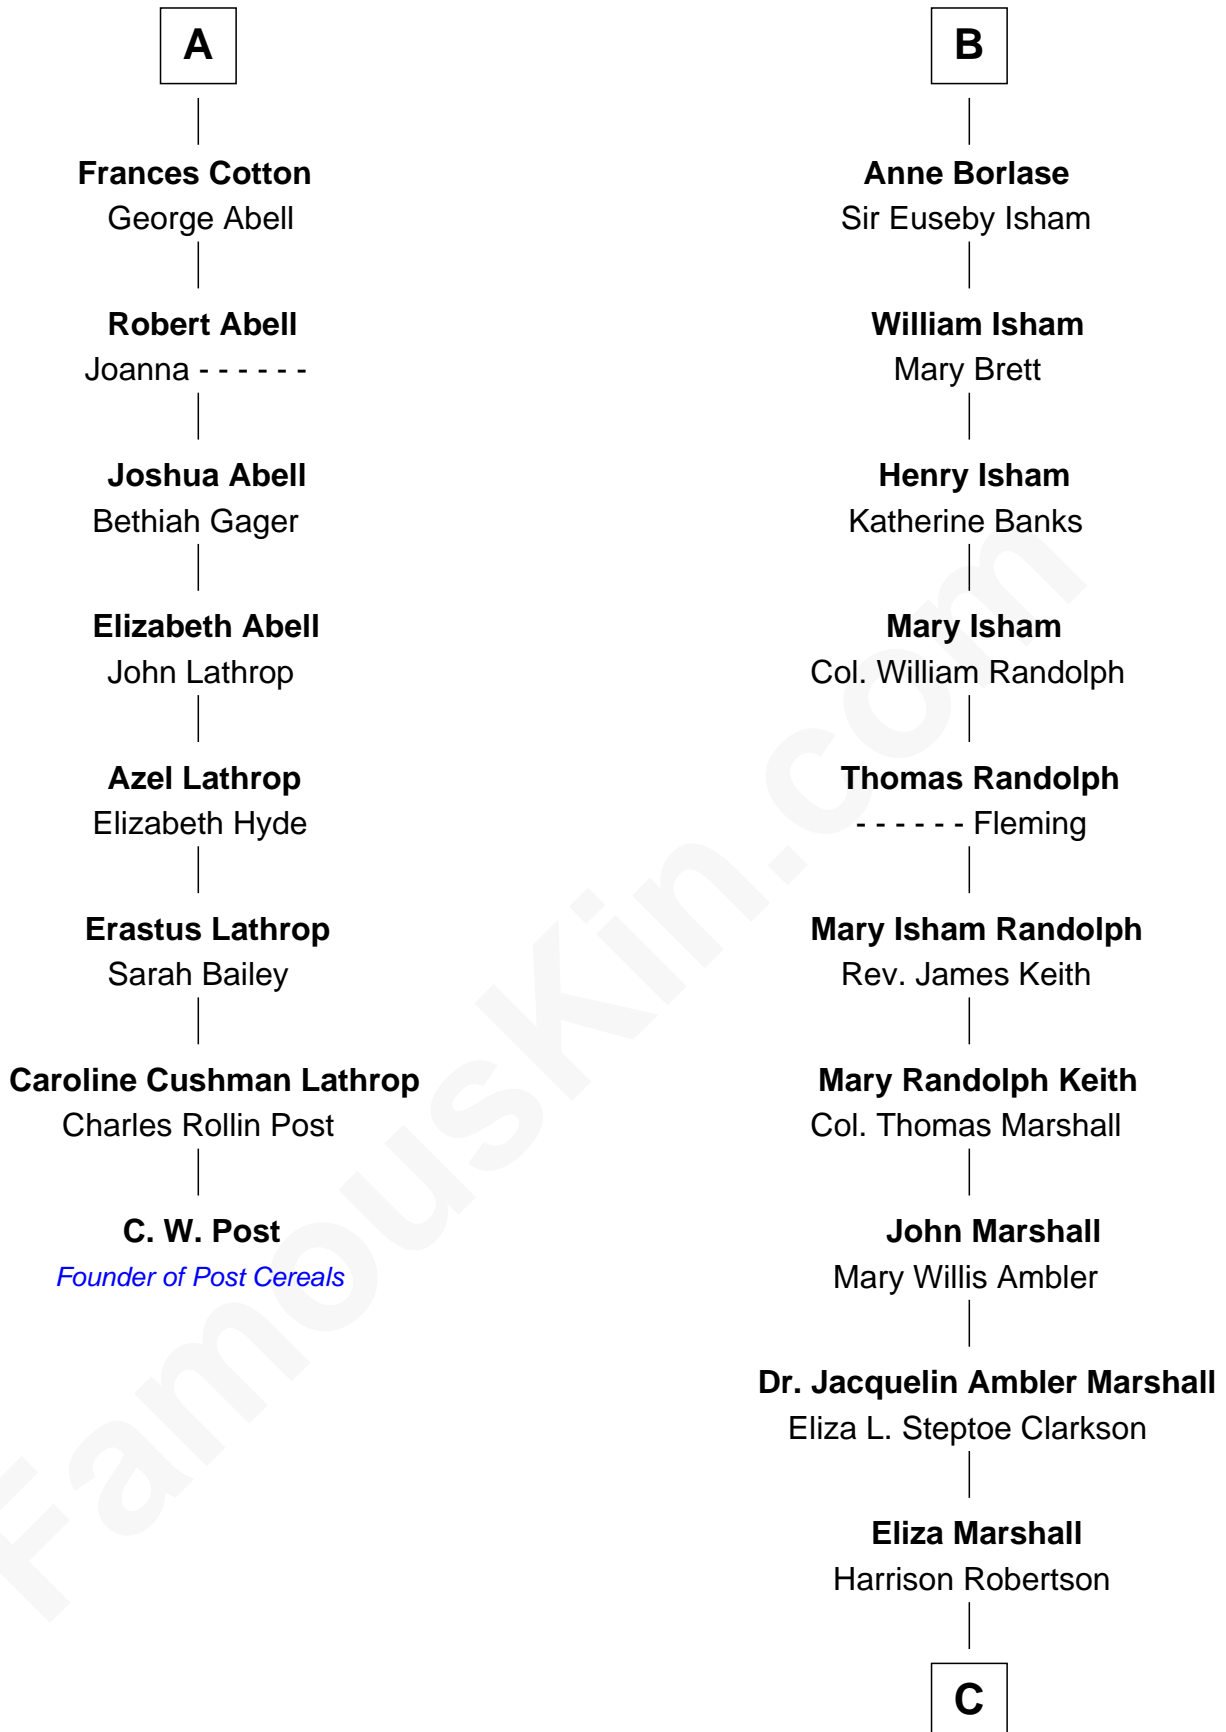

FamousKin.com Relationship Chart of

C. W. Post

Founder of Post Cereals

14th cousin 6 times removed of

Mary Chapin Carpenter

Singer and Songwriter

Sir Philip le Despencer

Elizabeth - - - - -

Cecily Mainwaring

John Cotton

Sir George Cotton

Mary Onley

Richard Cotton

Mary Mainwaring

A

Sir Philip le Despencer

Elizabeth de Tibetot

Margery Despencer

Sir Roger Wentworth

Margaret Wentworth

Sir William Hopton

Margaret Hopton

Sir Philip Booth

Audrey Booth

Sir William de Lytton

Sir Robert Lytton

Frances Cavalery

Anne Lytton

Sir John Borlase

B

C

—
Harrison Robertson