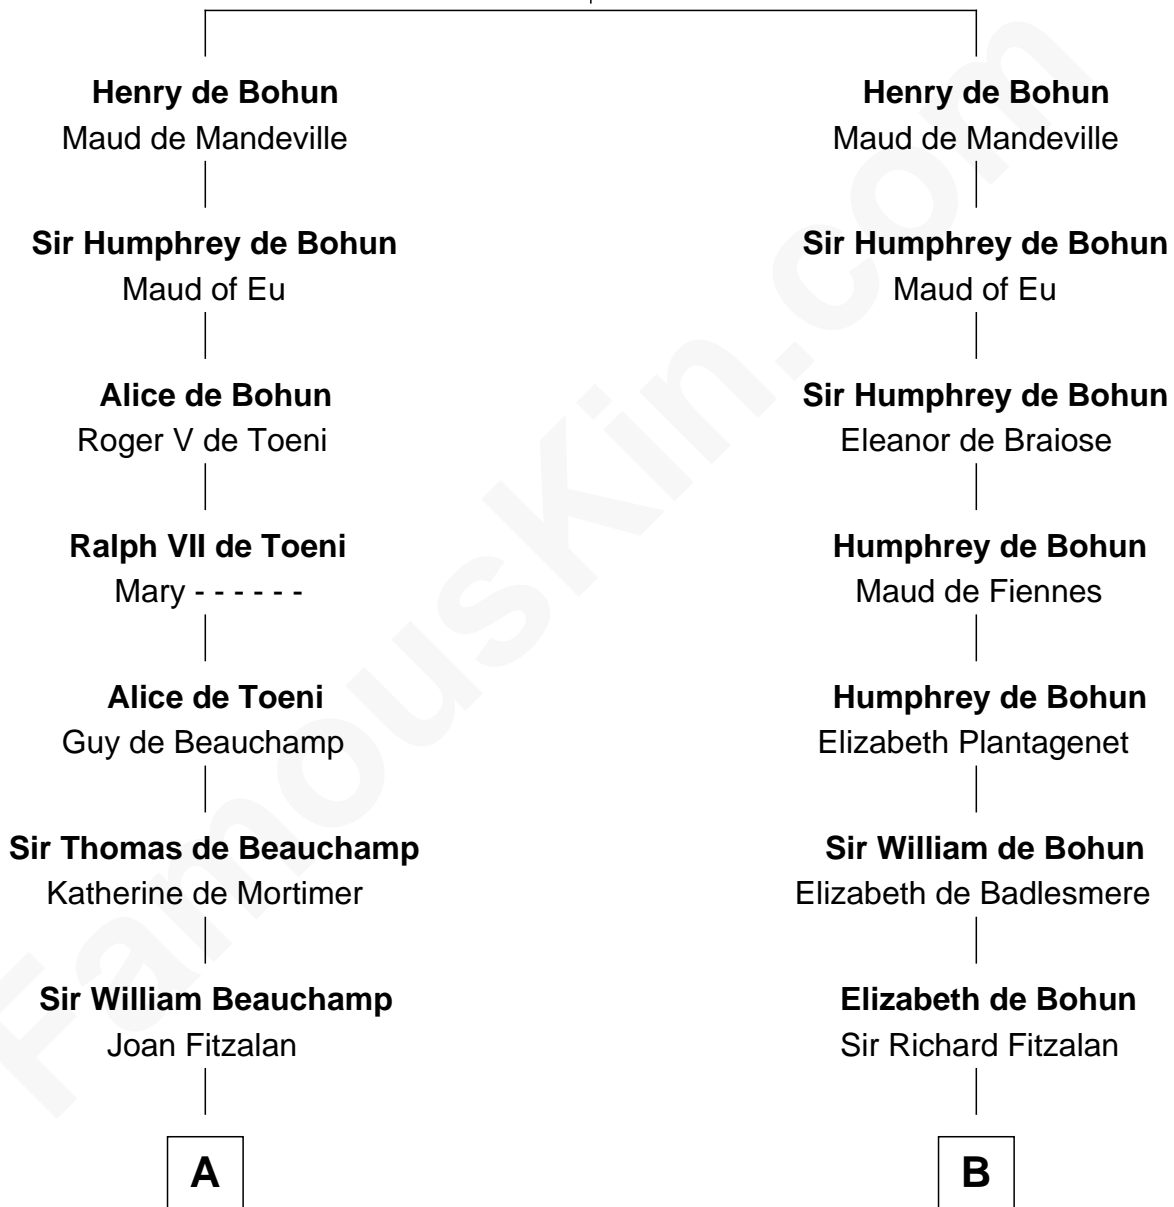

FamousKin.com Relationship Chart of

C. W. Post

Founder of Post Cereals

21st cousin of

John Marshall

4th Chief Justice of the U.S. Supreme Court

Humphrey IV de Bohun

Margaret of Scotland

C

Elizabeth Abell

John Lathrop

Azel Lathrop

Elizabeth Hyde

Erastus Lathrop

Sarah Bailey

Caroline Cushman Lathrop