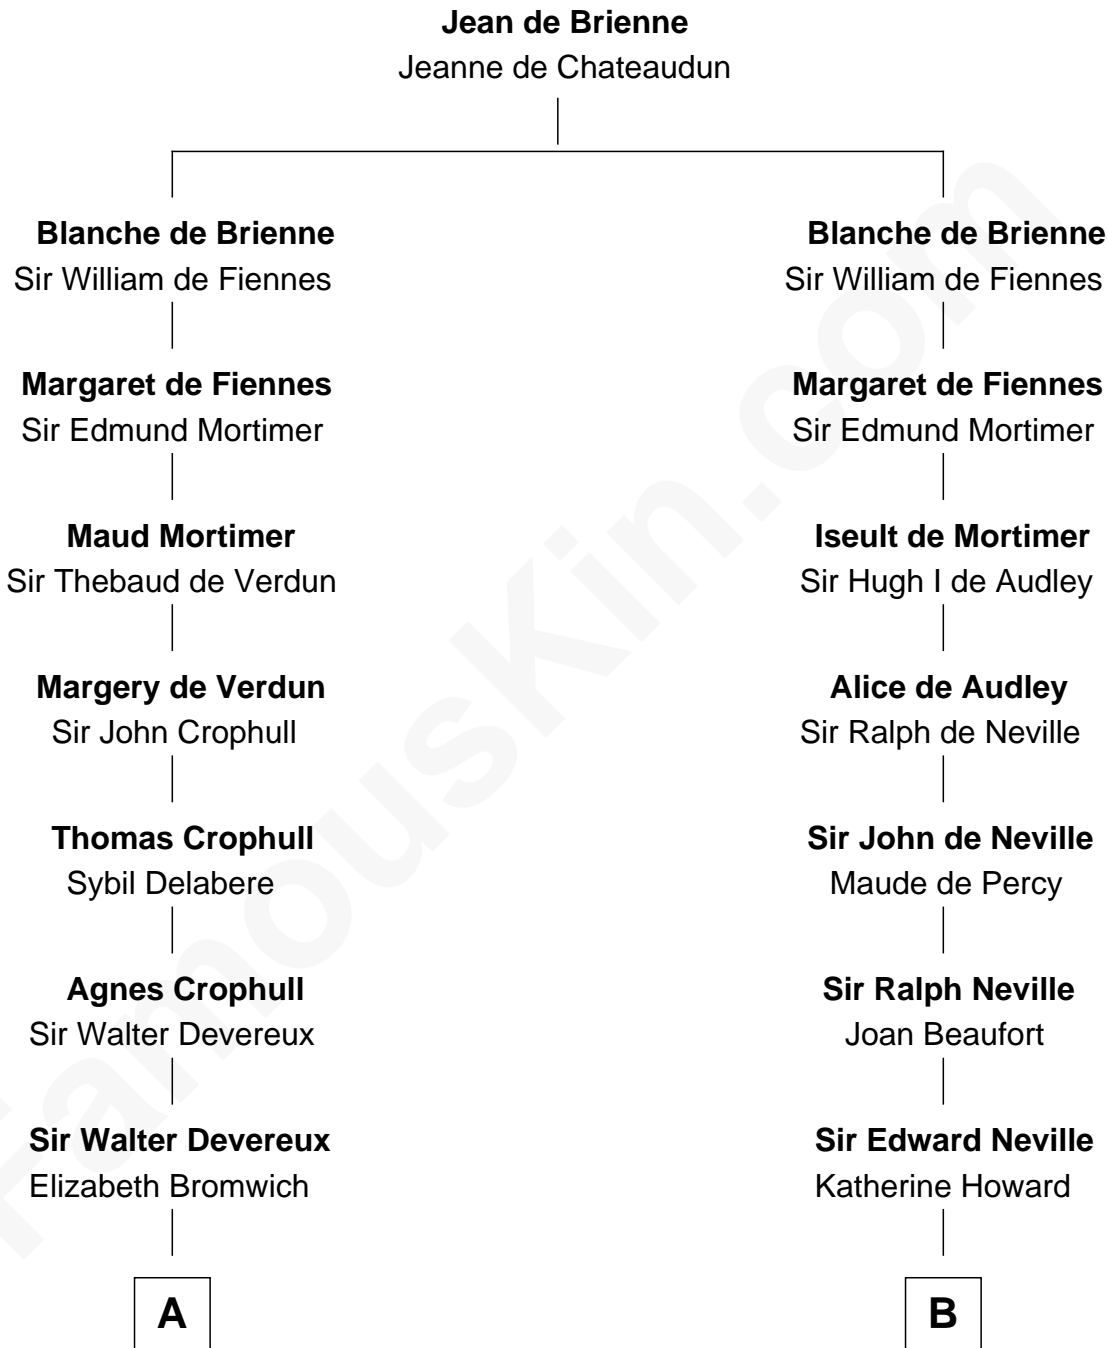

FamousKin.com Relationship Chart of

C. W. Post

Founder of Post Cereals

18th cousin 3 times removed of

John Marshall

4th Chief Justice of the U.S. Supreme Court

C

Elizabeth Abell

John Lathrop

Azel Lathrop

Elizabeth Hyde

Erastus Lathrop

Sarah Bailey

Caroline Cushman Lathrop

Charles Rollin Post

C. W. Post