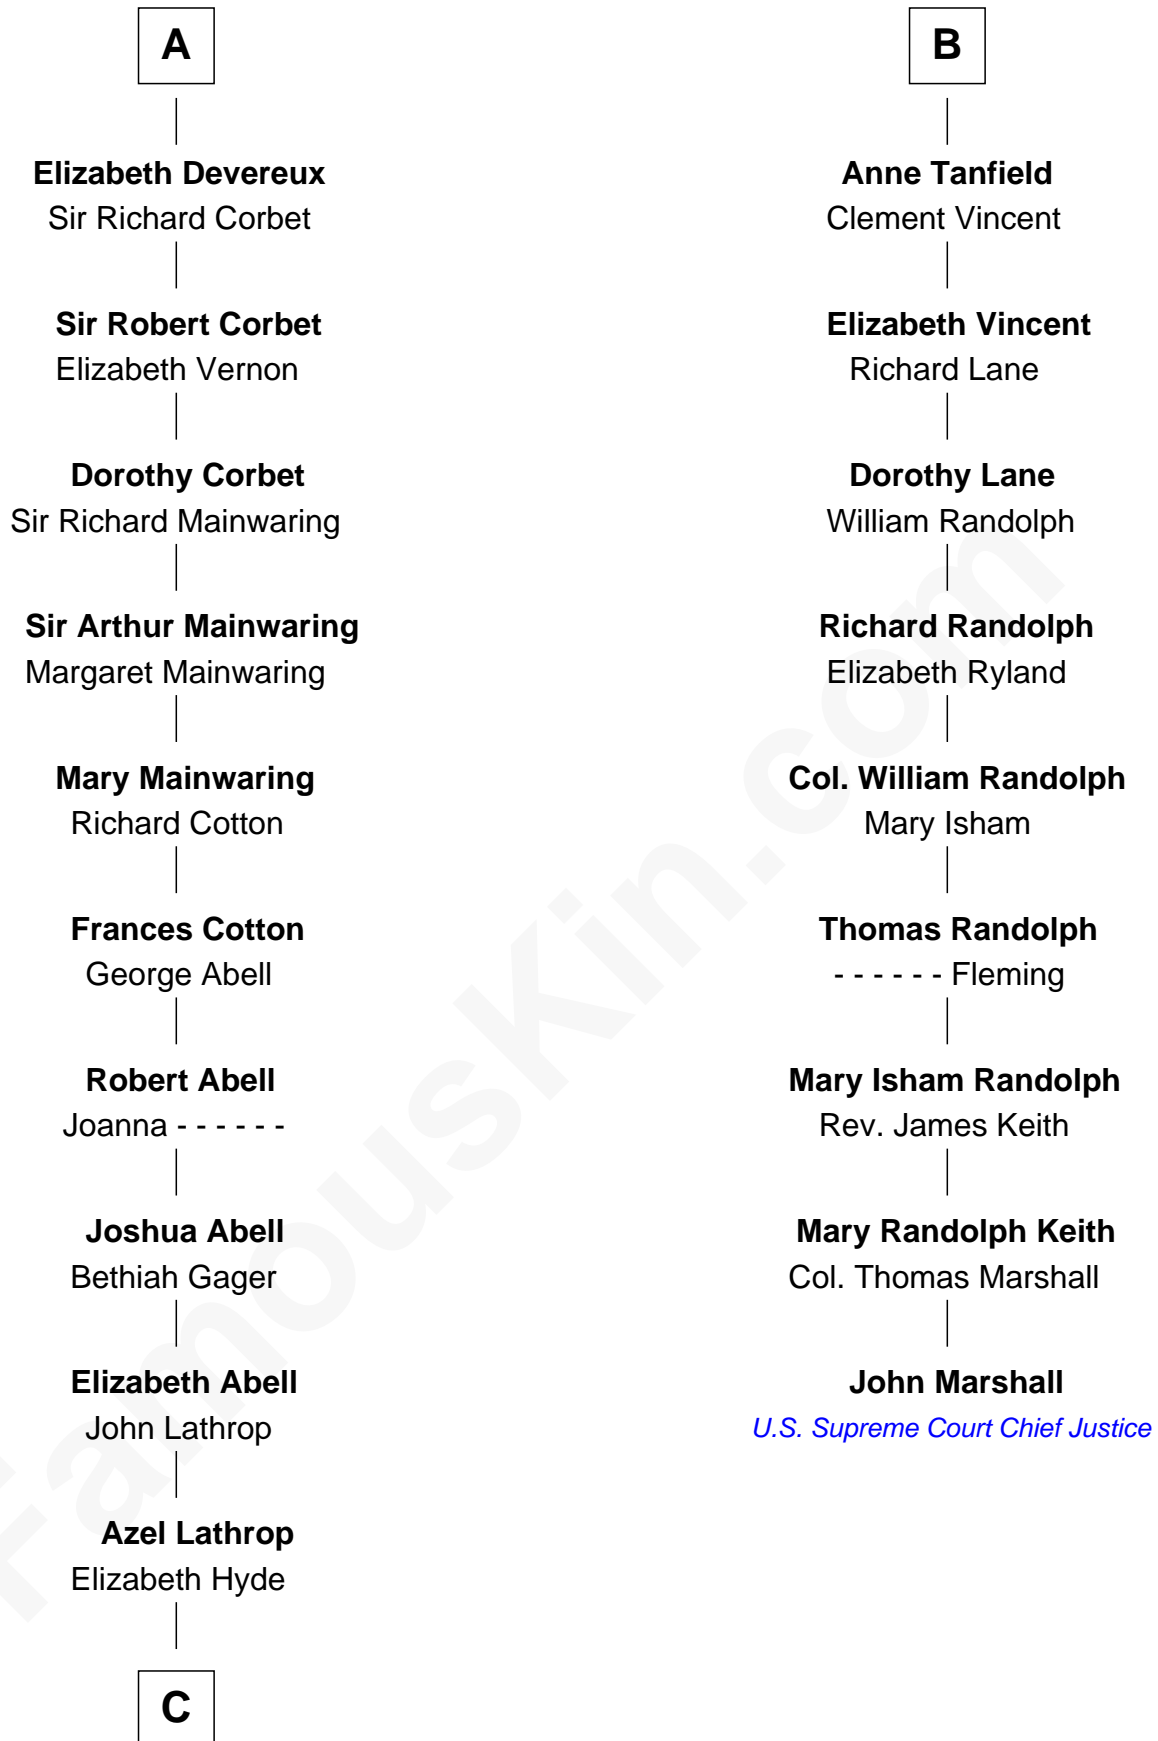

# FamousKin.com Relationship Chart of

**C. W. Post**

*Founder of Post Cereals*

15th cousin 4 times removed of

**John Marshall**

*4th Chief Justice of the U.S. Supreme Court*

**Sir Hugh I de Audley**

Iseult de Mortimer

**C**

Erastus Lathrop

Sarah Bailey

Caroline Cushman Lathrop

Charles Rollin Post

**C. W. Post**

*Founder of Post Cereals*

FamousKin.com