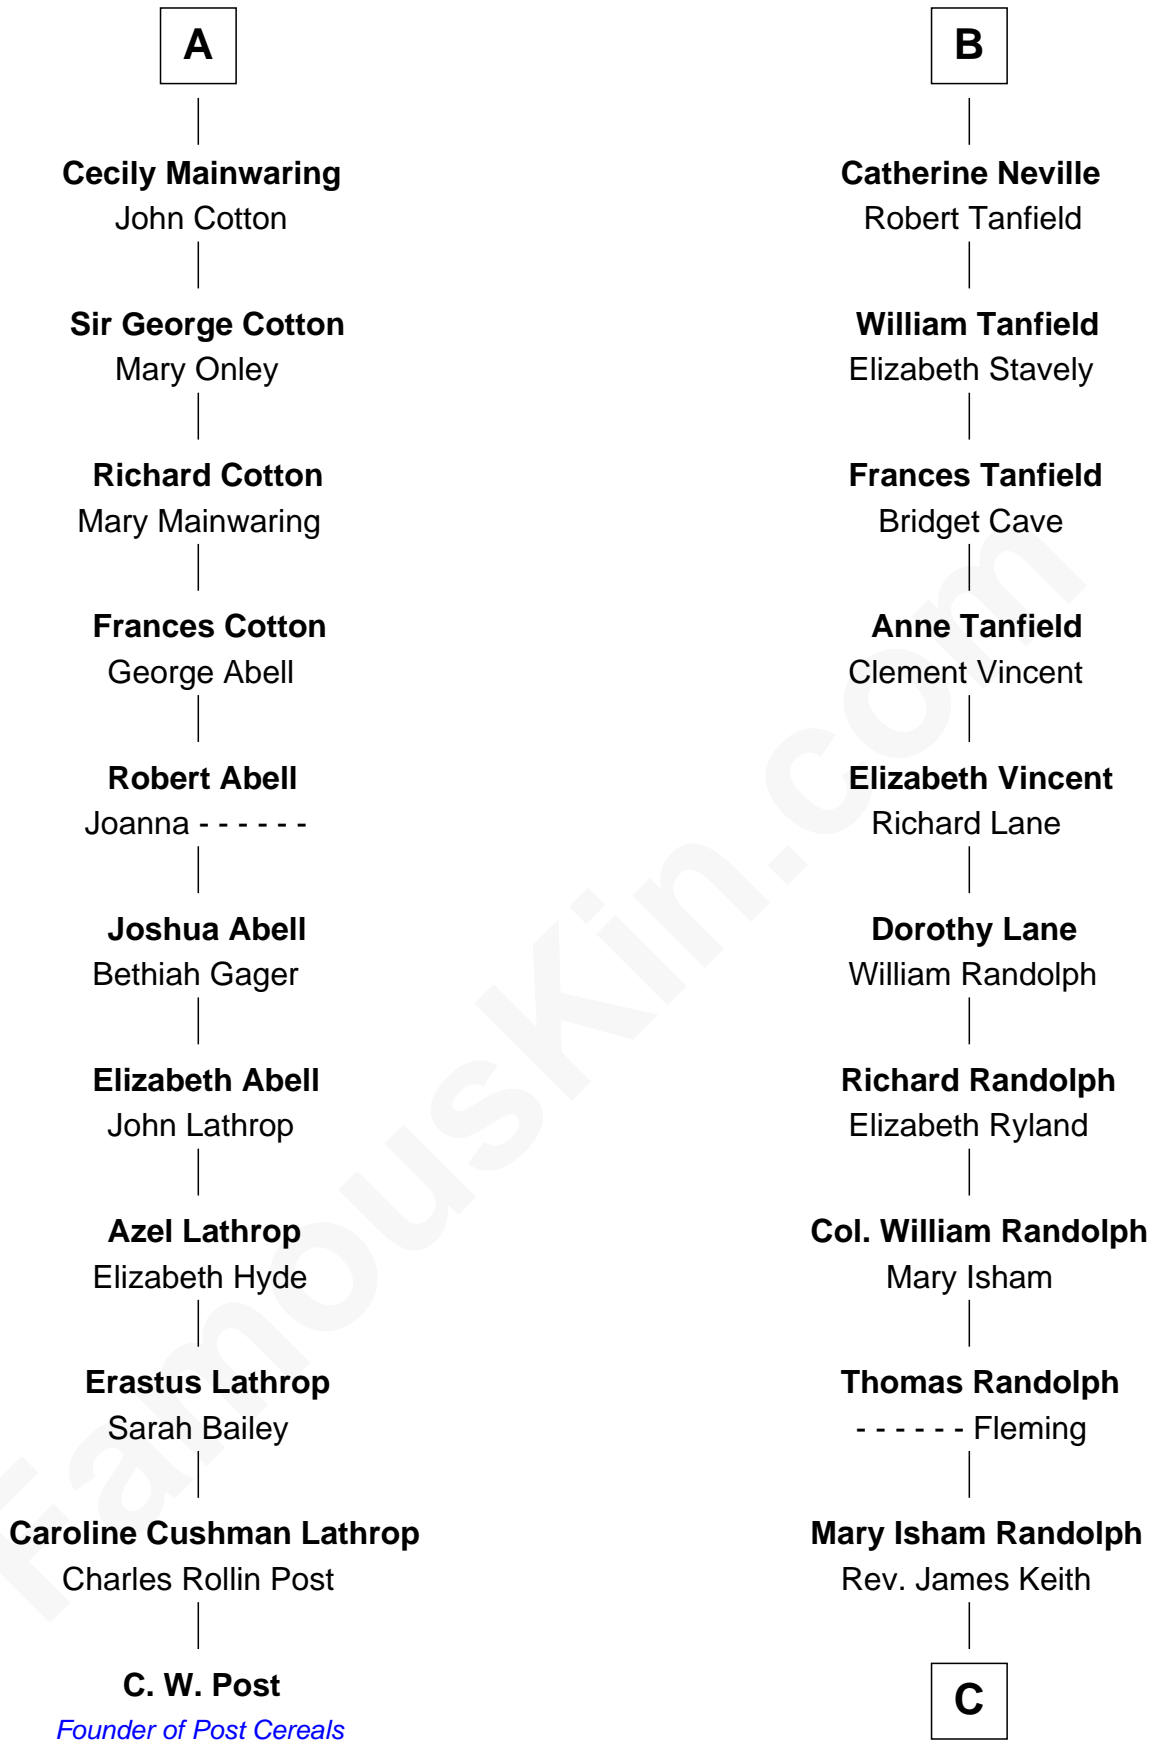

# FamousKin.com Relationship Chart of

**C. W. Post**

*Founder of Post Cereals*

17th cousin 1 time removed of

**John Marshall**

*4th Chief Justice of the U.S. Supreme Court*

**Sir Roger de Quincy**  
Helen of Galloway

**Margaret de Quincy**  
Sir William de Ferrers

**Ellen de Quincy**  
Alan la Zouche

**Joan de Ferrers**  
Sir Thomas de Berkeley

**Margery la Zouche**  
Robert FitzRoger

**Sir Maurice de Berkeley**  
Eve la Zouche

**Elizabeth Berkeley**  
Sir John Sutton

**Sir Ralph Neville**  
Joan Beaufort

**Jane Sutton**  
Thomas Mainwaring

**Sir Edward Neville**  
Katherine Howard

**A**

**B**

**C**

**Mary Randolph Keith**  
Col. Thomas Marshall

**John Marshall**  
*U.S. Supreme Court Chief Justice*

FamousKin.com