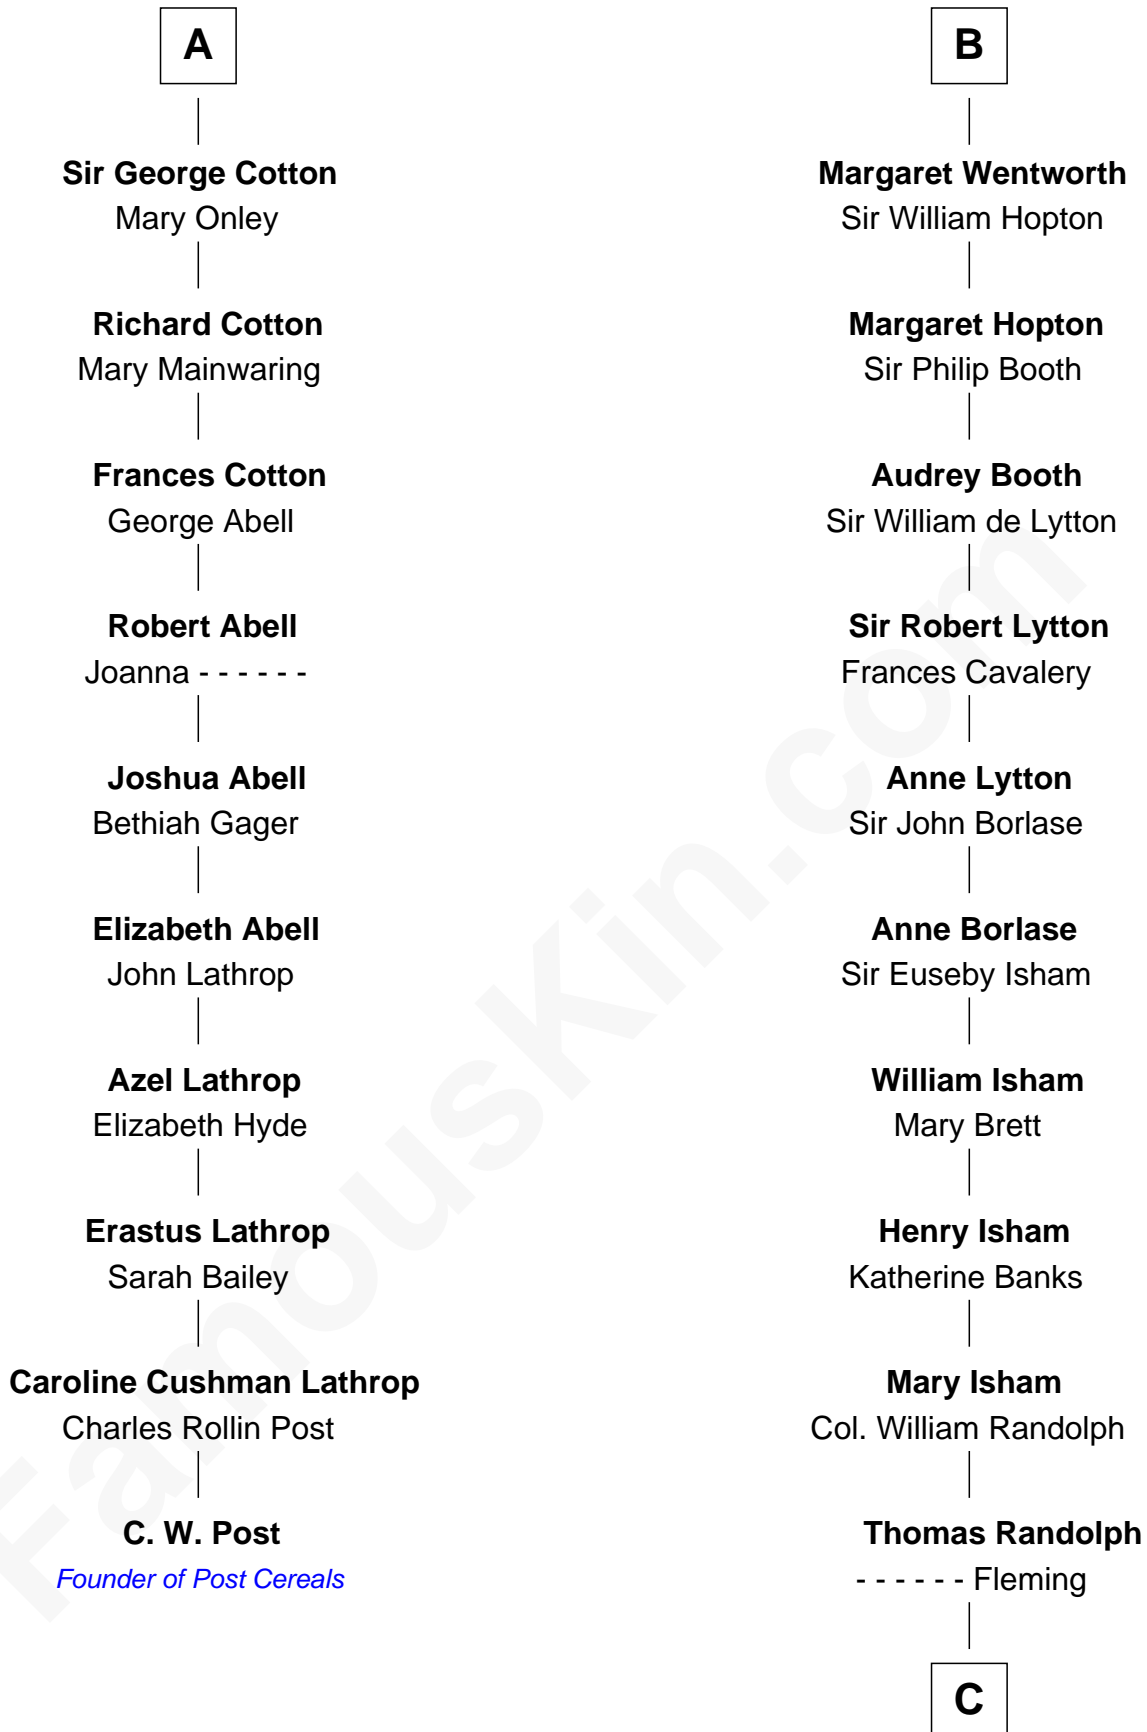

FamousKin.com Relationship Chart of

C. W. Post

Founder of Post Cereals

16th cousin 3 times removed of

John Marshall

4th Chief Justice of the U.S. Supreme Court

C

—
Mary Isham Randolph

Rev. James Keith

—
Mary Randolph Keith

Col. Thomas Marshall

—
John Marshall

U.S. Supreme Court Chief Justice

FamousKin.com