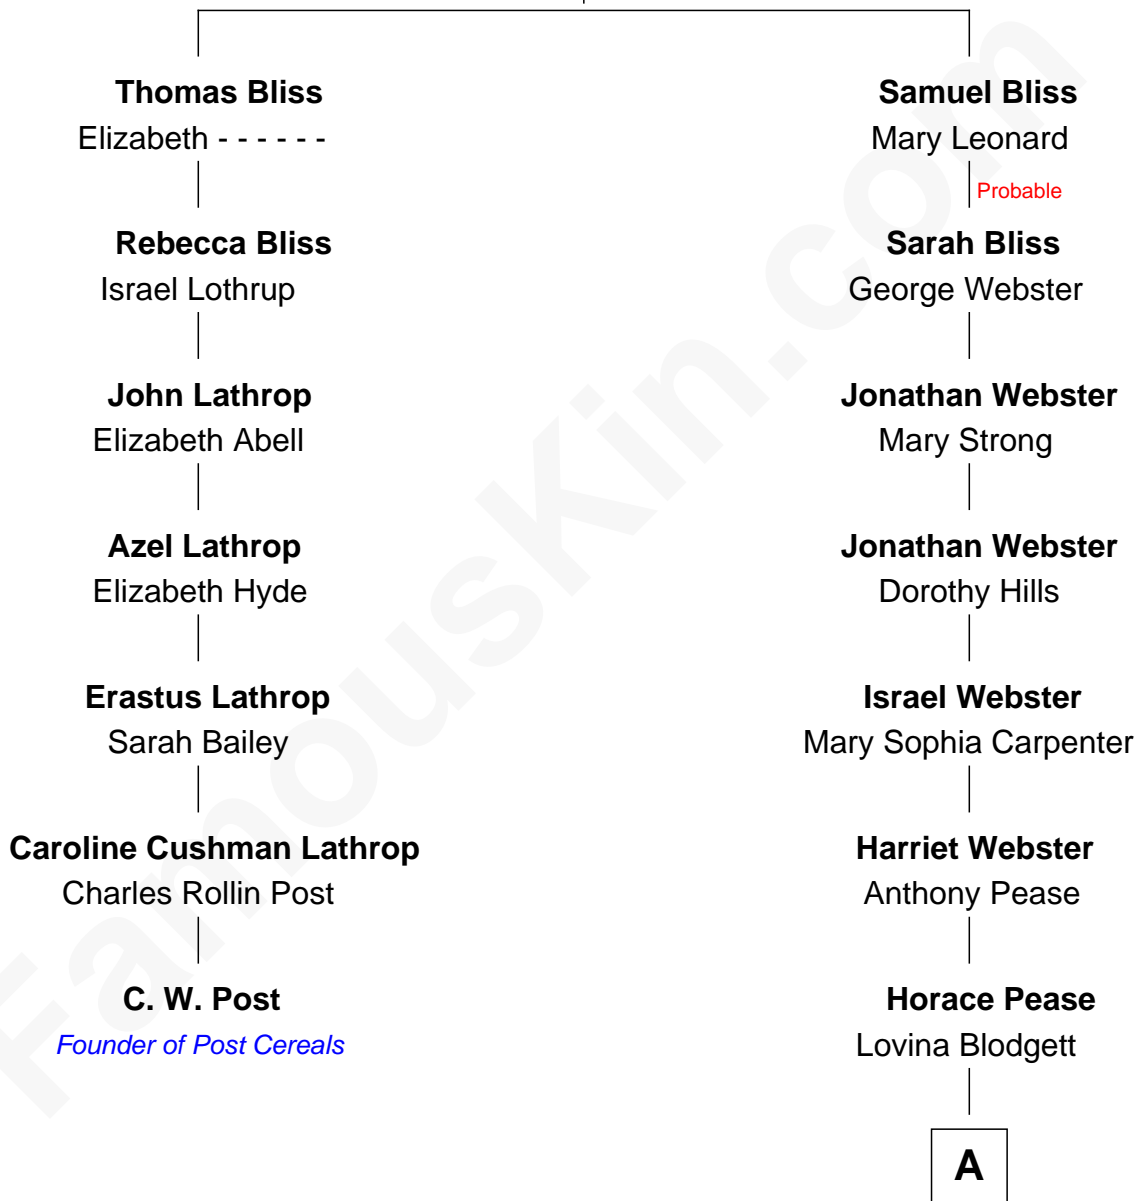

Thomas Bliss

*with wife
Margaret Snowe*

*with wife
Margaret Hulins*