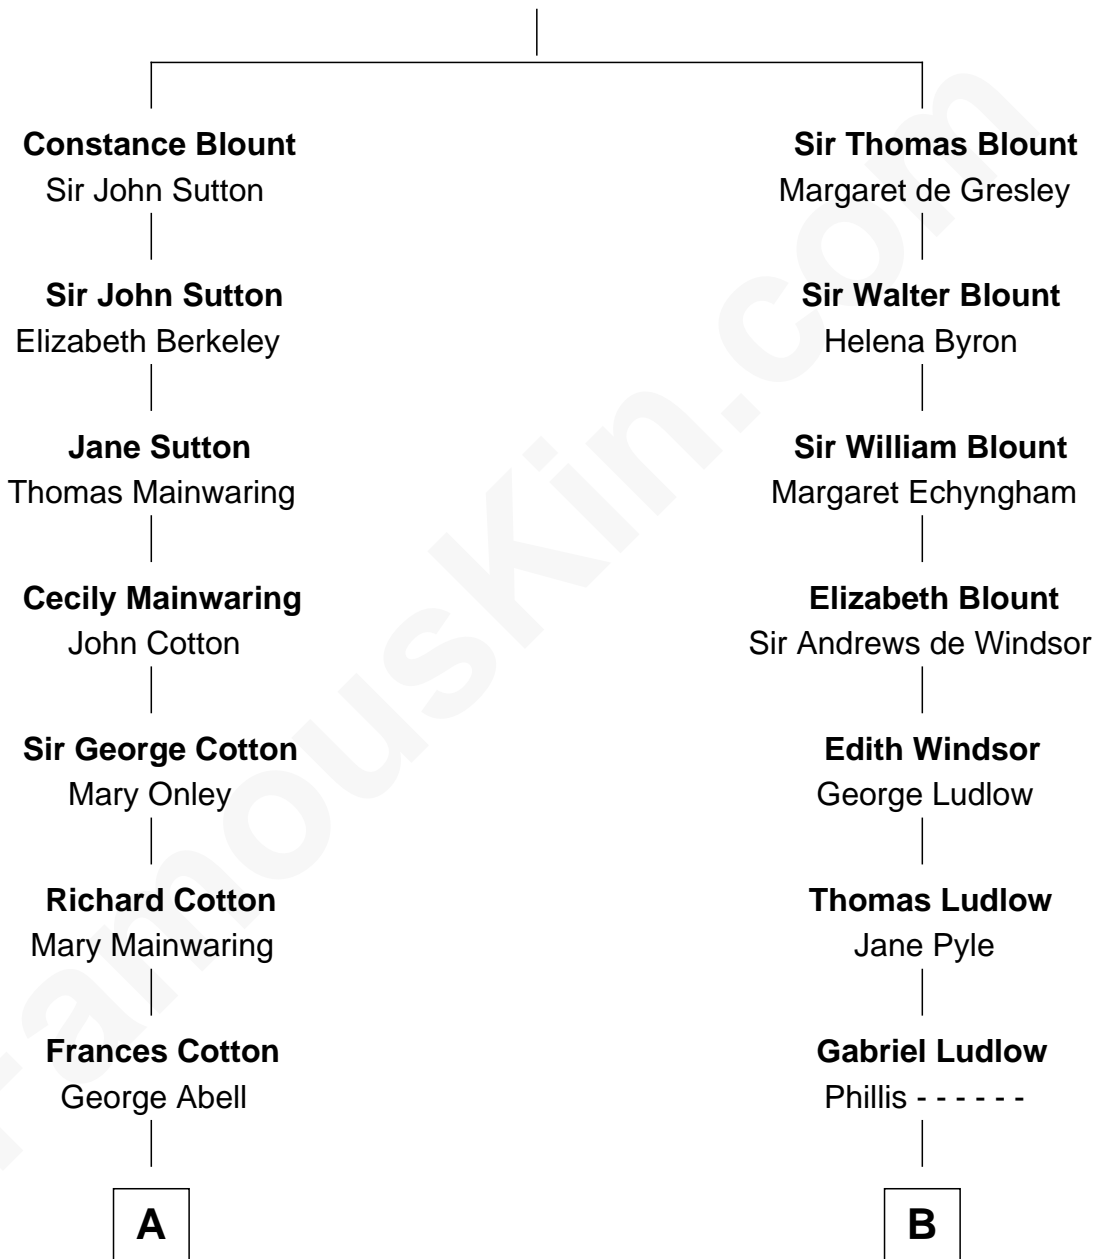

FamousKin.com Relationship Chart of

C. W. Post

Founder of Post Cereals

13th cousin 5 times removed of

Edward Norton

Movie Actor

Sir Walter Blount

Sancha de Ayala

C

Edward Mower Norton

Lydia Robinson Rouse

Edward Norton

Movie Actor

FamousKin.com