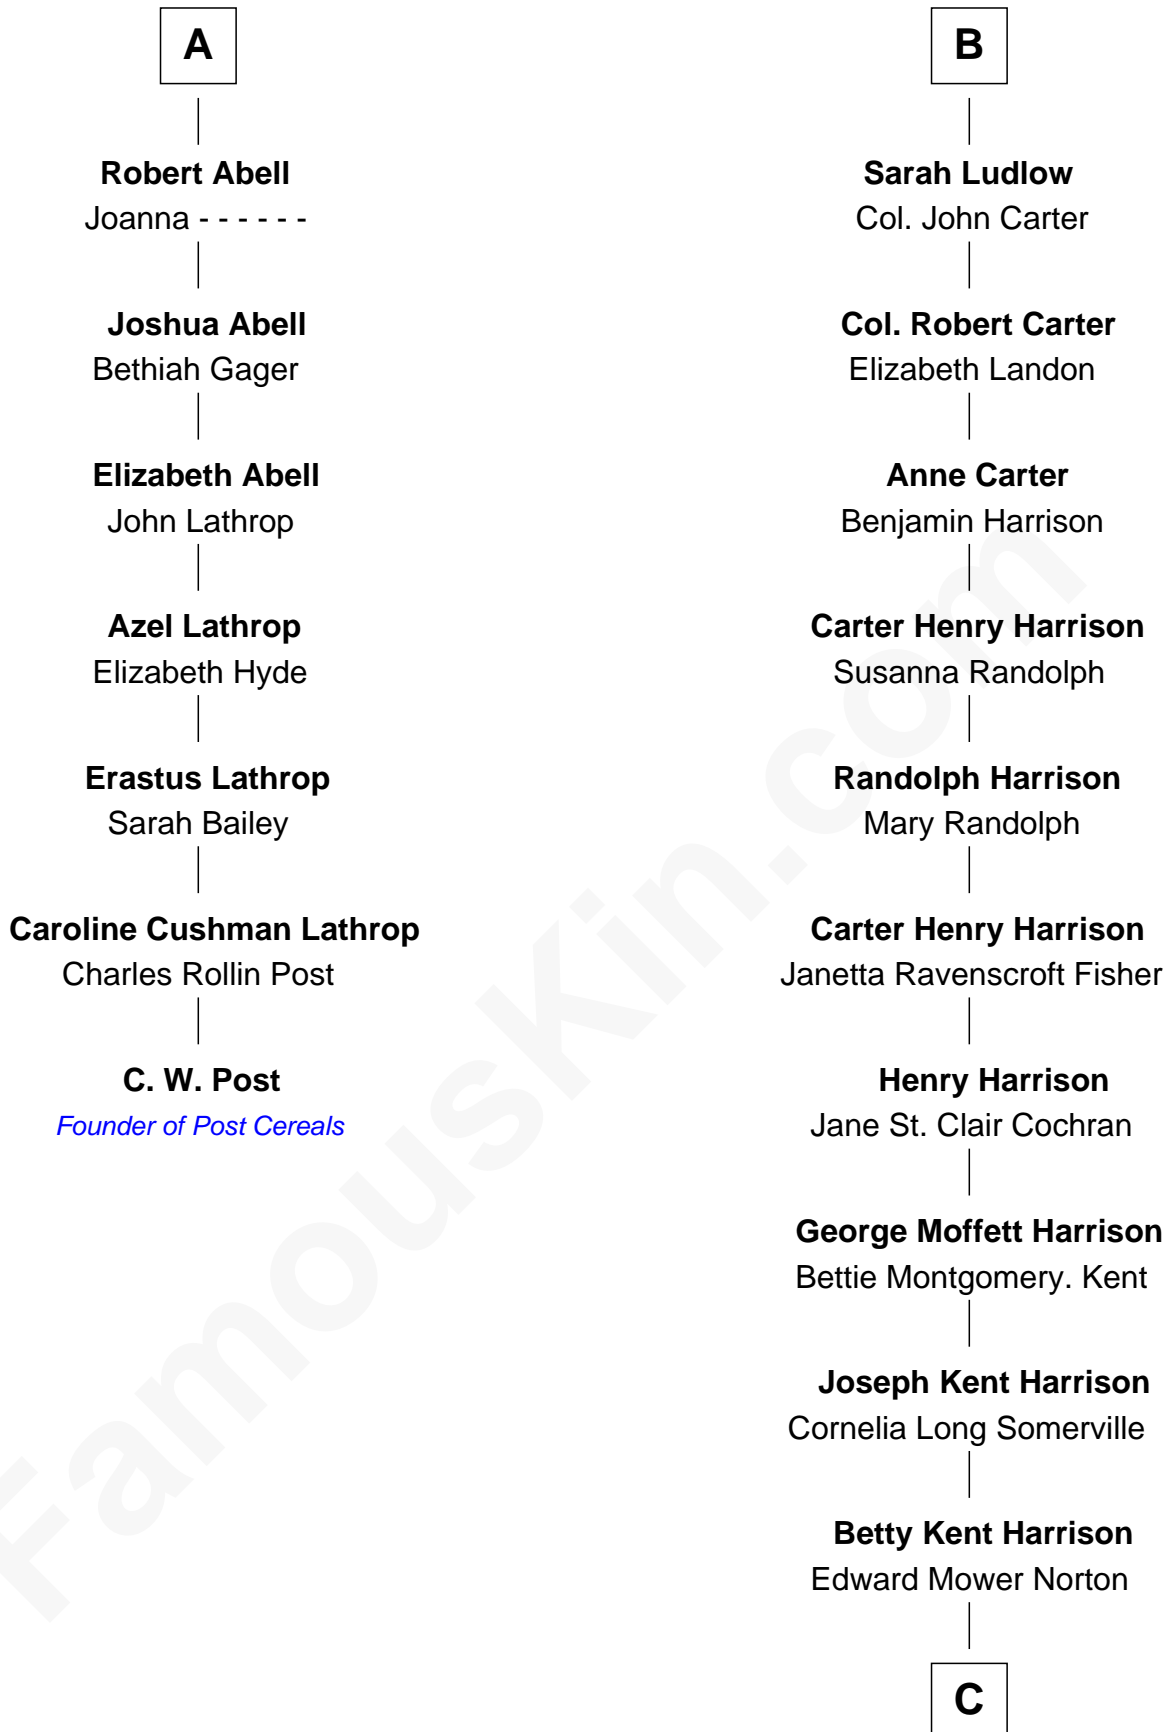

FamousKin.com Relationship Chart of

C. W. Post

Founder of Post Cereals

13th cousin 5 times removed of

Edward Norton

Movie Actor

Sir Walter Blount

Sancha de Ayala

C

Edward Mower Norton

Lydia Robinson Rouse

Edward Norton

Movie Actor

FamousKin.com