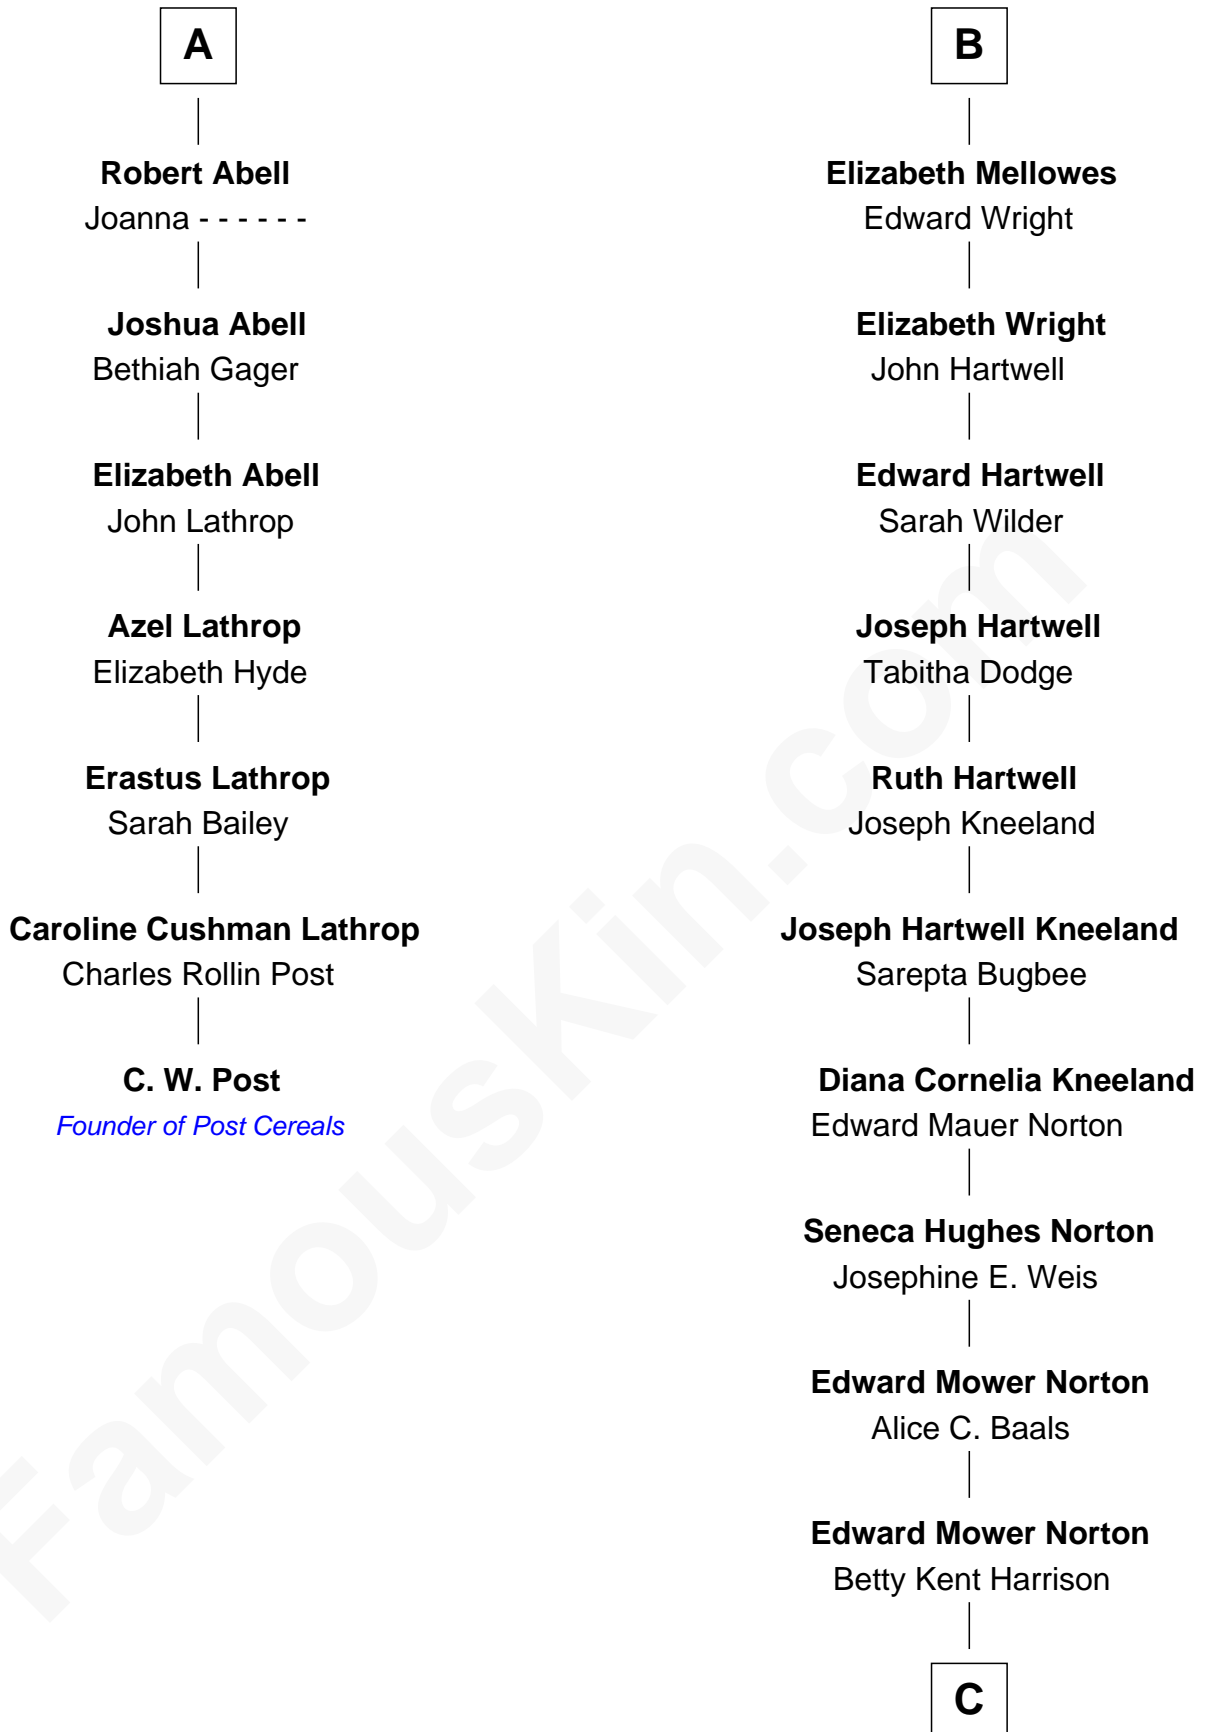

FamousKin.com Relationship Chart of

C. W. Post

Founder of Post Cereals

13th cousin 5 times removed of

Edward Norton

Movie Actor

Sir Robert Corbet

Margaret - - - - -

C

Edward Mower Norton

Lydia Robinson Rouse

Edward Norton

Movie Actor

FamousKin.com