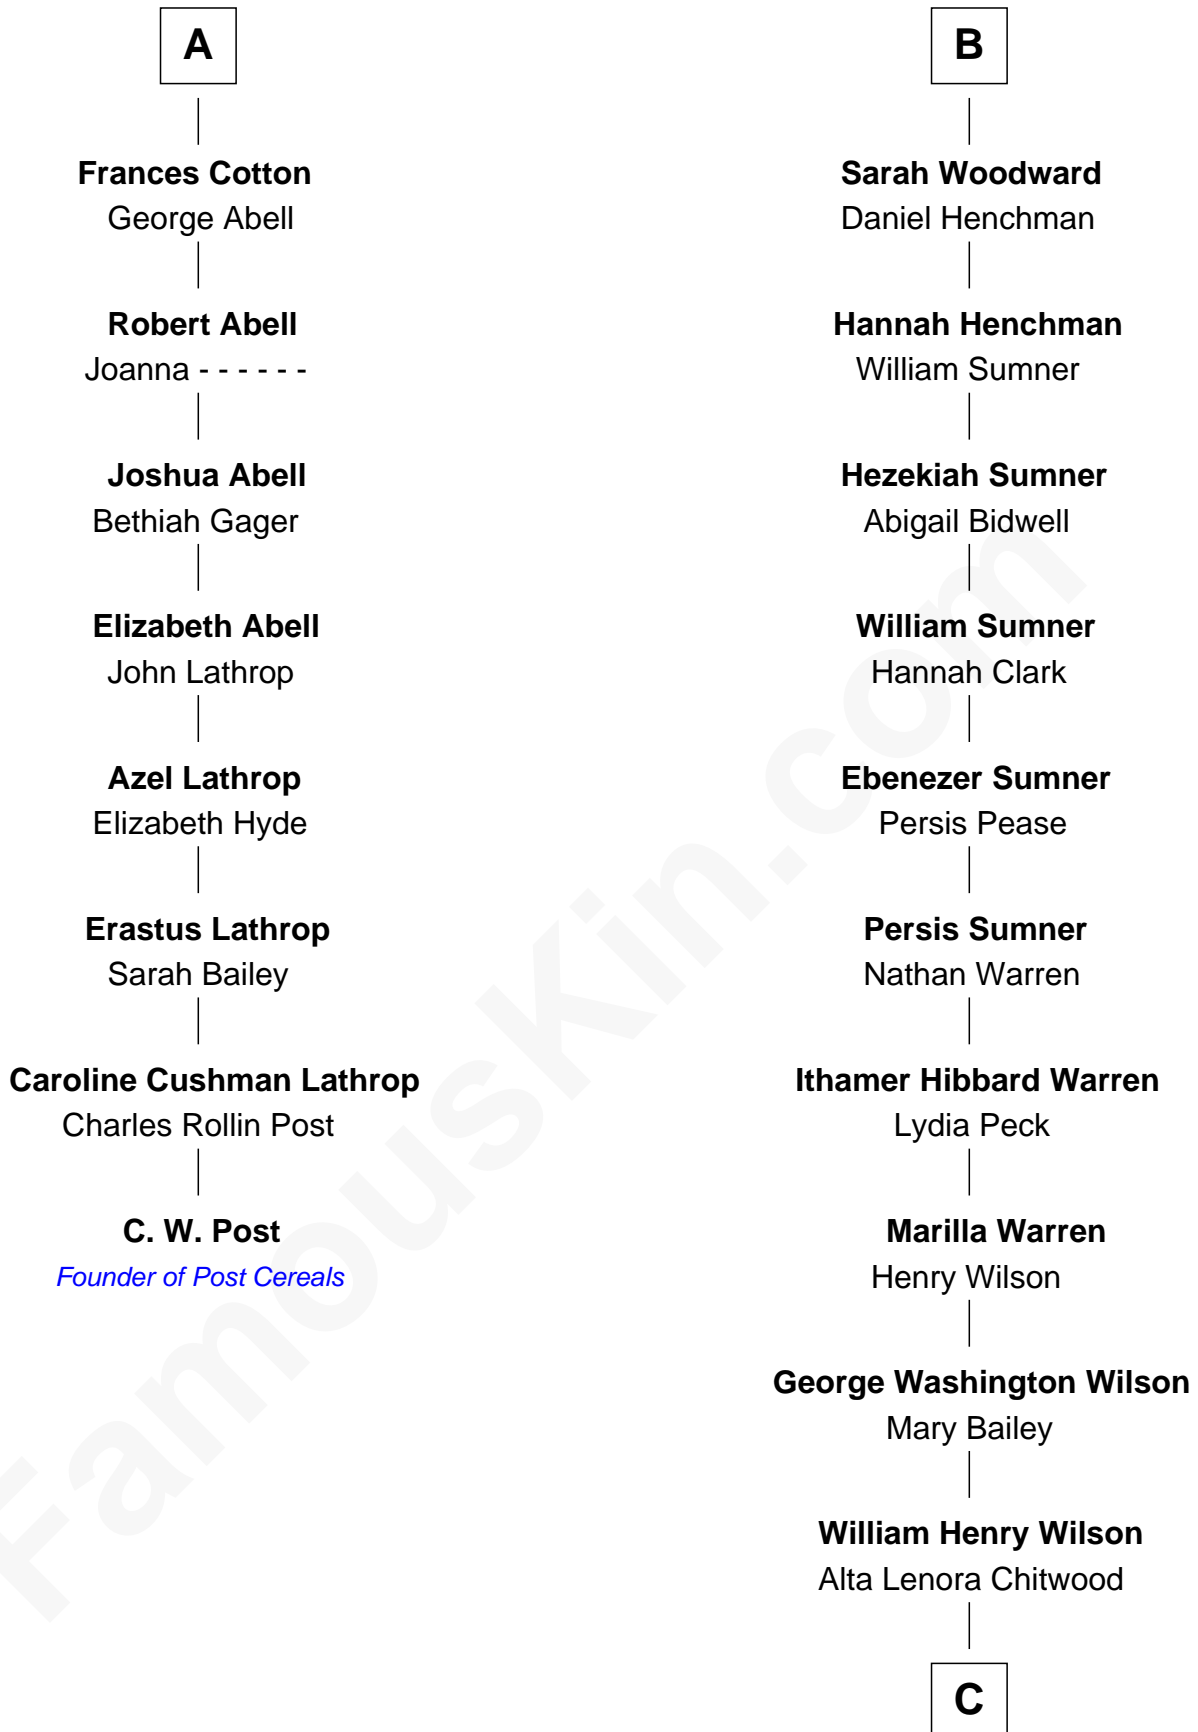

FamousKin.com Relationship Chart of

C. W. Post

Founder of Post Cereals

14th cousin 6 times removed of

Kevin Love

NBA All-Star Player

Sir Walter Devereux

Elizabeth Bromwich

C

William Coral Wilson

Edith Sophia Sthole

Emily Glee Wilson

Edward Milton Love

Stanley Sthole Love

Karen McCartney

Kevin Love